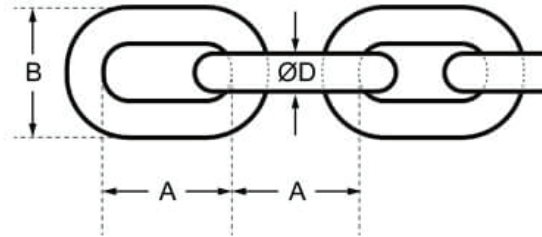

Stainless Steel Chain - Short Link - 304 Grade

ØD (mm)	A (mm)	B (mm)	SWL (kg)
2	12	8	33
3	16	11	73
4	16	13	133
5	18.5	17	208
6	18.5	20	266
8	24	26	533

A note about dimensional information

Please be aware that dimensions published on our site should be treated as indicative.