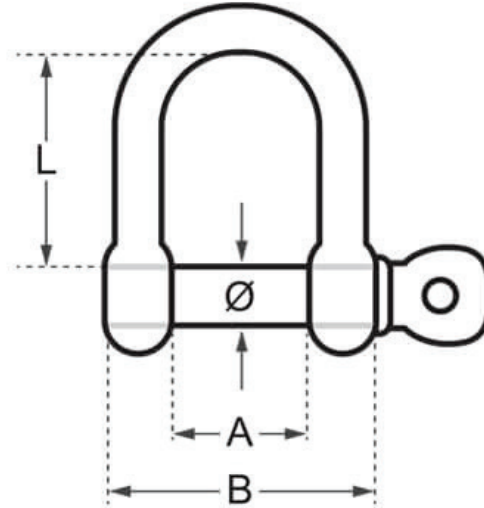

## D Shackle - Coloured - Essential Range

Option	Ø (mm)	A (mm)	B (mm)	L (mm)
6mm	5.8	12.6	24.2	22
8mm	7.8	17	32.6	28.6
10mm	9.8	20	39.6	35
12mm	11.8	25	48.6	45

### A note about dimensional information

Please be aware that dimensions published on our site should be treated as indicative.

We publish dimensions to the best of our ability, however manufacturers can, from time to time, make small alterations to their designs.