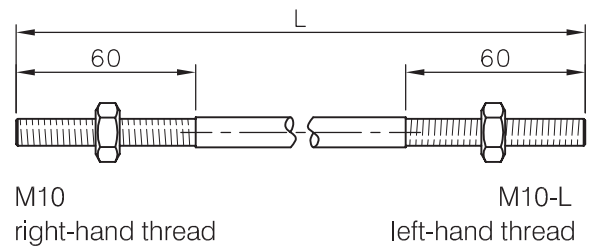

## Glass Canopy Kit - 4 point Fixing

29.2010.010.12

Options:

Material: Stainless steel AISI 304

Finish: Stainless steel design

2-bars suspension:

Glass preparation:

\*example drawing shows 17.52mm glass

**Glass Canopy Kit - 4 point Fixing**

**29.2010.010.12**

1 Art.Nr. 44.0201.010.12

2 Art.Nr. 44.0202.010.12

4 Art.Nr. 44.0299.010.12

 Rod length ( L ) depending on glass expanse.

3 Art.Nr. 44.0203.010.12