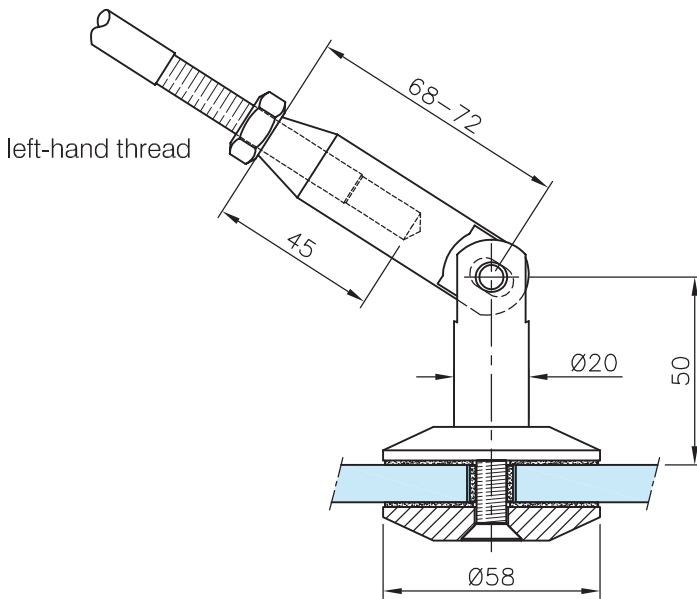

## Glass Canopy Kit - 4 point Fixing

29.2010.010.12

Options:

Material: Stainless steel AISI 304

Finish: Stainless steel design

2-bars suspension:

Glass preparation:

\*example drawing shows 17.52mm glass

**Glass Canopy Kit - 4 point Fixing**

**29.2010.010.12**

1 Art.Nr. 44.0201.010.12

2 Art.Nr. 44.0202.010.12

4 Art.Nr. 44.0299.010.12

 Rod length ( L ) depending on glass expanse.

3 Art.Nr. 44.0203.010.12