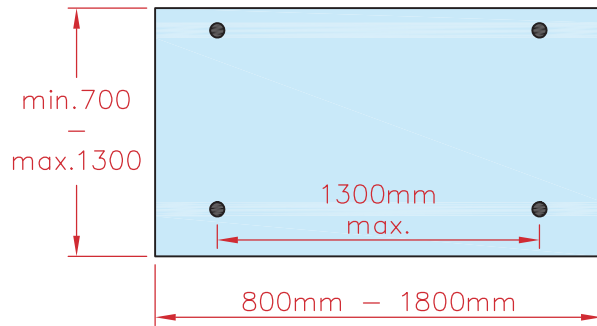

## Glass Canopy Kit - 4 point Fixing

29.2010.010.12

Options:

Material: Stainless steel AISI 304

Finish: Stainless steel design

2-bars suspension:

Glass preparation:

\*example drawing shows 17.52mm glass

**Glass Canopy Kit - 4 point Fixing**

**29.2010.010.12**

1 Art.Nr. 44.0201.010.12

2 Art.Nr. 44.0202.010.12

4 Art.Nr. 44.0299.010.12

 Rod length ( L ) depending on glass expanse.

3 Art.Nr. 44.0203.010.12