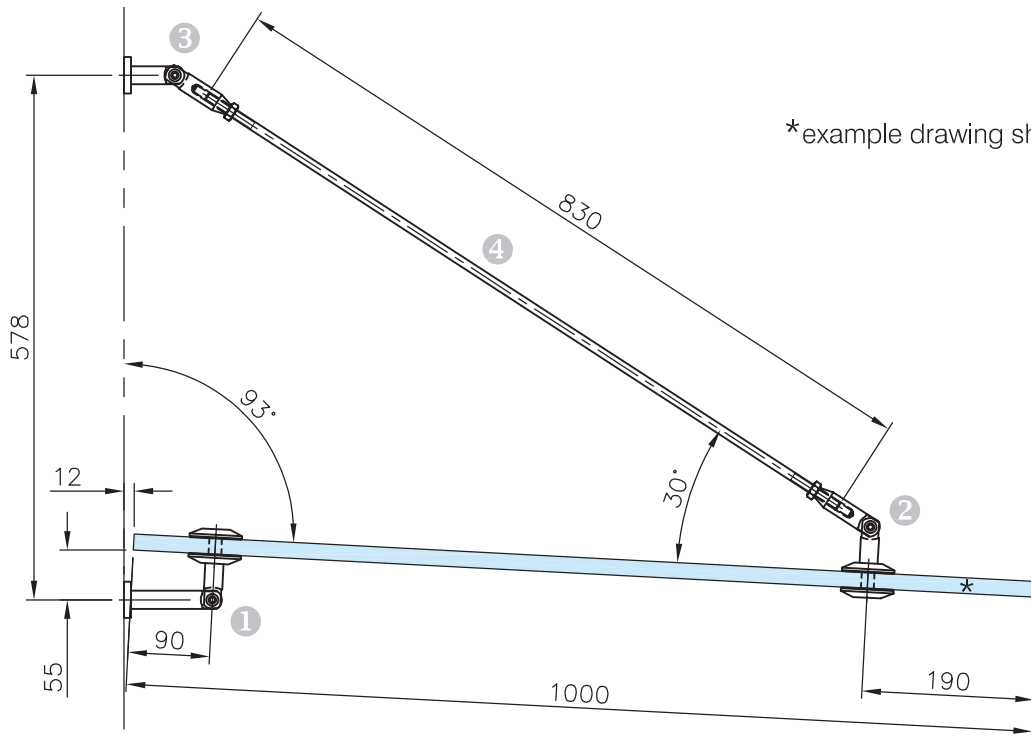

## Glass Canopy Kit - 4 point Fixing

29.2010.010.12

Options:

Material: Stainless steel AISI 304

Finish: Stainless steel design

2-bars suspension:

Glass preparation:

\*example drawing shows 17.52mm glass

**Glass Canopy Kit - 4 point Fixing**

**29.2010.010.12**

1 Art.Nr. 44.0201.010.12

2 Art.Nr. 44.0202.010.12

4 Art.Nr. 44.0299.010.12

 Rod length ( L ) depending on glass expanse.

3 Art.Nr. 44.0203.010.12