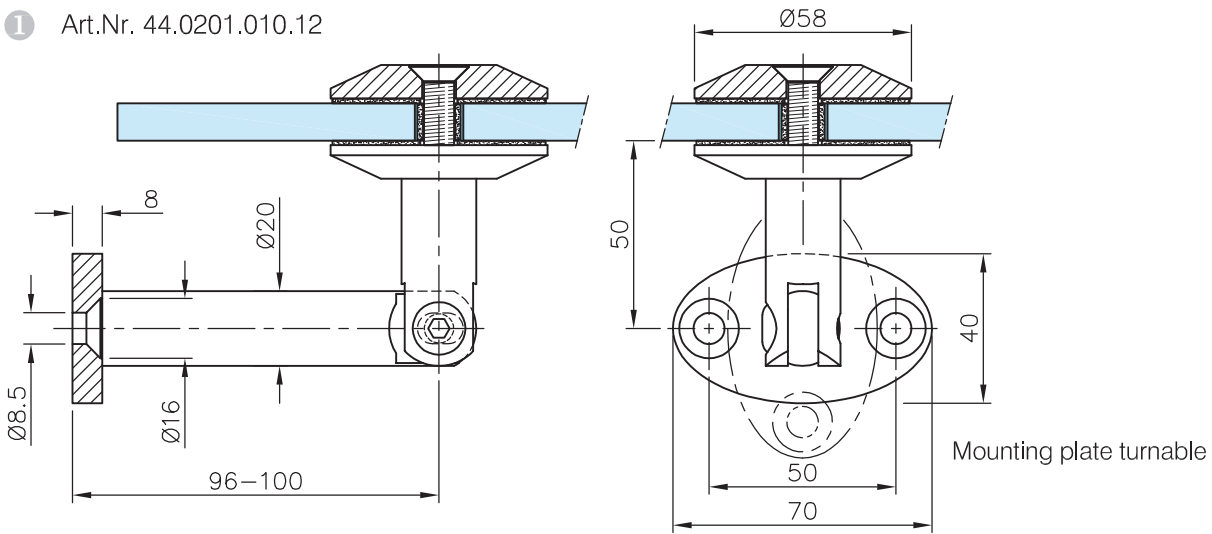

## Glass Canopy Kit - 4 point Fixing

29.2010.010.12

Options:

Material: Stainless steel AISI 304

Finish: Stainless steel design

2-bars suspension:

Glass preparation:

\*example drawing shows 17.52mm glass

**Glass Canopy Kit - 4 point Fixing**

**29.2010.010.12**

1 Art.Nr. 44.0201.010.12

2 Art.Nr. 44.0202.010.12

4 Art.Nr. 44.0299.010.12

 Rod length ( L ) depending on glass expanse.

3 Art.Nr. 44.0203.010.12