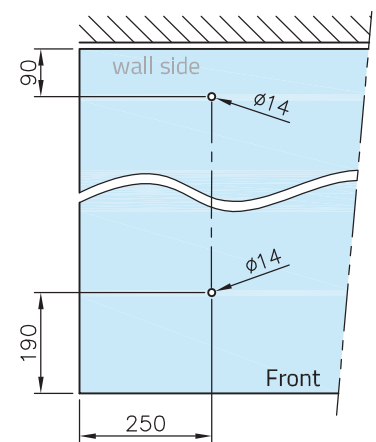

## Glass Canopy Kit - 4 point Fixing

29.2010.010.12

Options:

Material: Stainless steel AISI 304

Finish: Stainless steel design

2-bars suspension:

Glass preparation:

\*example drawing shows 17.52mm glass

**Glass Canopy Kit - 4 point Fixing**

**29.2010.010.12**

1 Art.Nr. 44.0201.010.12

2 Art.Nr. 44.0202.010.12

4 Art.Nr. 44.0299.010.12

 Rod length ( L ) depending on glass expanse.

3 Art.Nr. 44.0203.010.12