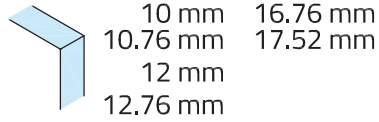

## Glass Canopy Kit - 4 point Fixing

29.2010.010.12

Options:

Material: Stainless steel AISI 304

Finish: Stainless steel design

2-bars suspension:

Glass preparation:

\*example drawing shows 17.52mm glass

**Glass Canopy Kit - 4 point Fixing**

**29.2010.010.12**

1 Art.Nr. 44.0201.010.12

2 Art.Nr. 44.0202.010.12

4 Art.Nr. 44.0299.010.12

 Rod length ( L ) depending on glass expanse.

3 Art.Nr. 44.0203.010.12