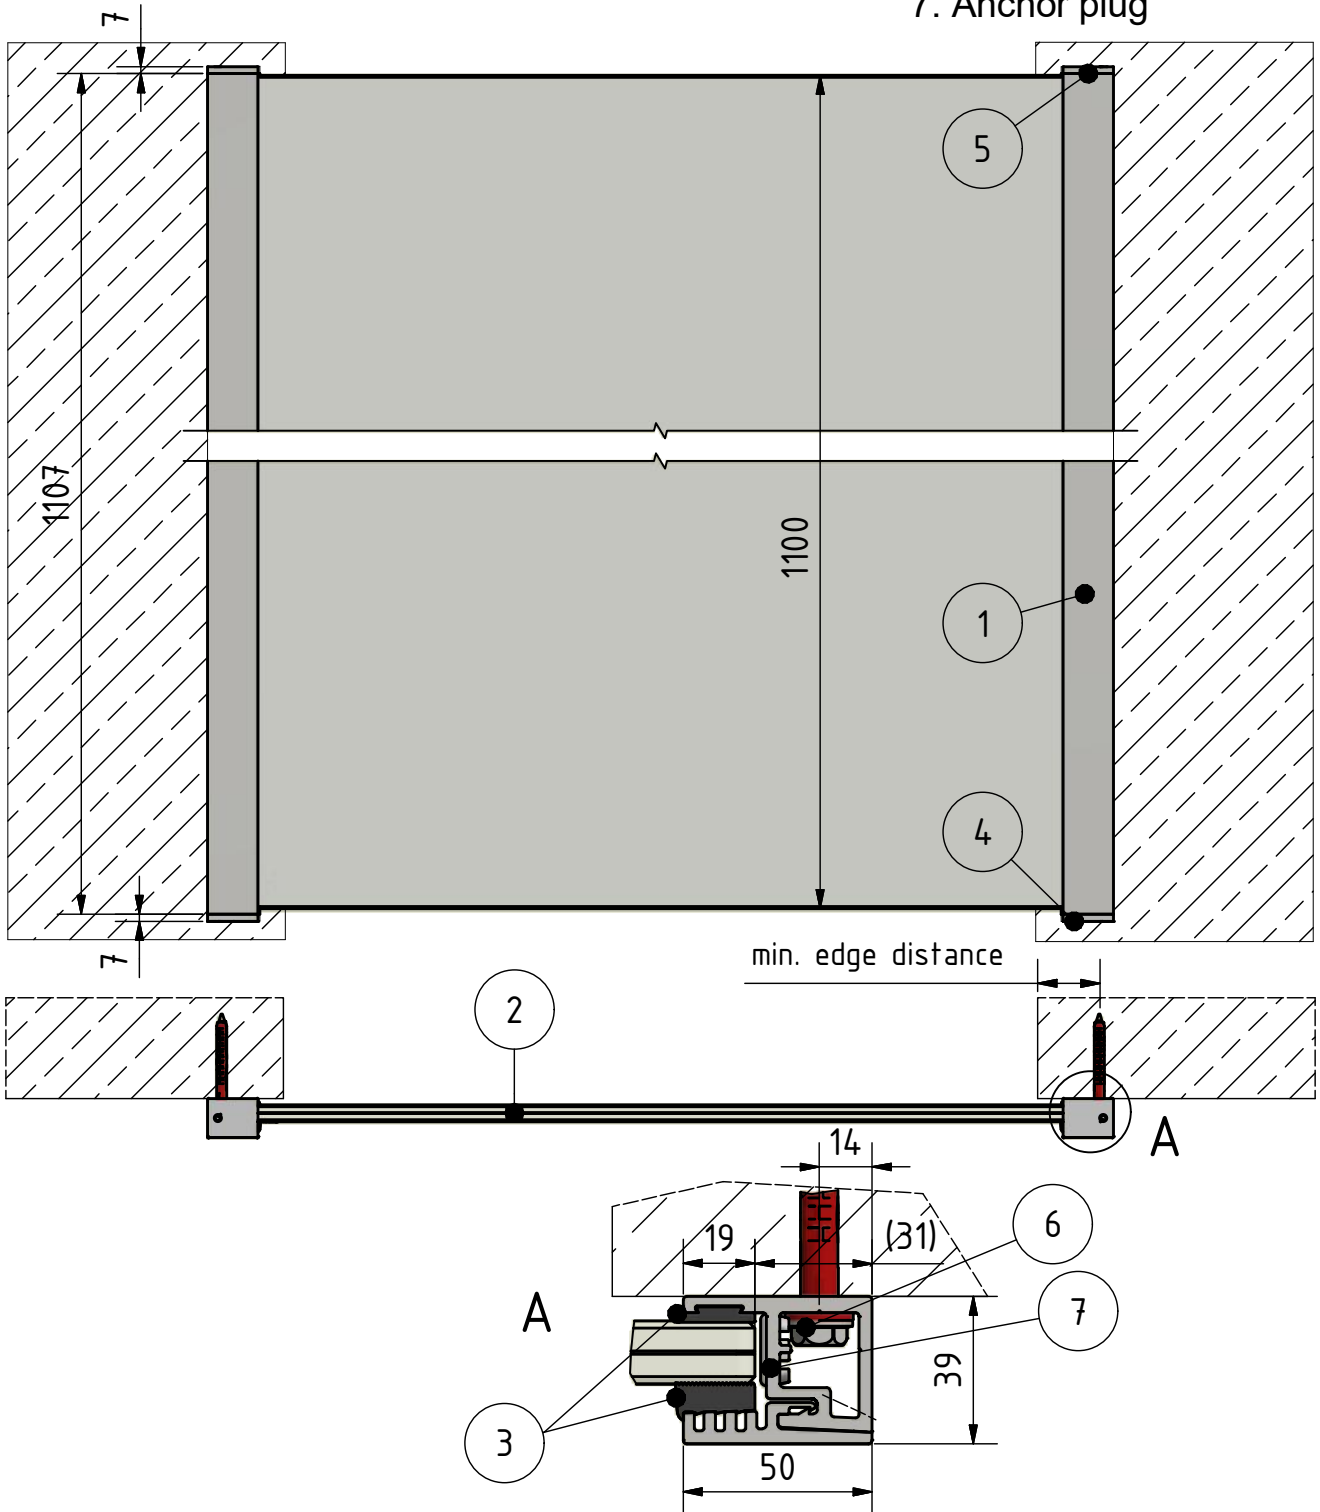

- | | |
|----------------------------|---|
| 1. profile Easy Glass View | 4. End cap, with safety fastener, bottom |
| 2. glass 12 - 21,52 mm | 5. End cap |
| 3. rubber-Set | 6. anchor 93.4710.080.14 (or comparable anchor) |
| a. base rubber (EPDM) | 7. Anchor plug |
| b. clamp rubber (EPDM) | |

SYSTEM: Easy Glass View
MODEL: 6923
DESCRIPTION: façade mounting

DRAWN: AIG
DATE: 14.08.2017
DRAWING NO.: 6923-002

This detail drawing is for reference purposes only. The installer must check the specifications and details with the local situation and regulations. For further advice and service please contact your nearest Q-railing office.