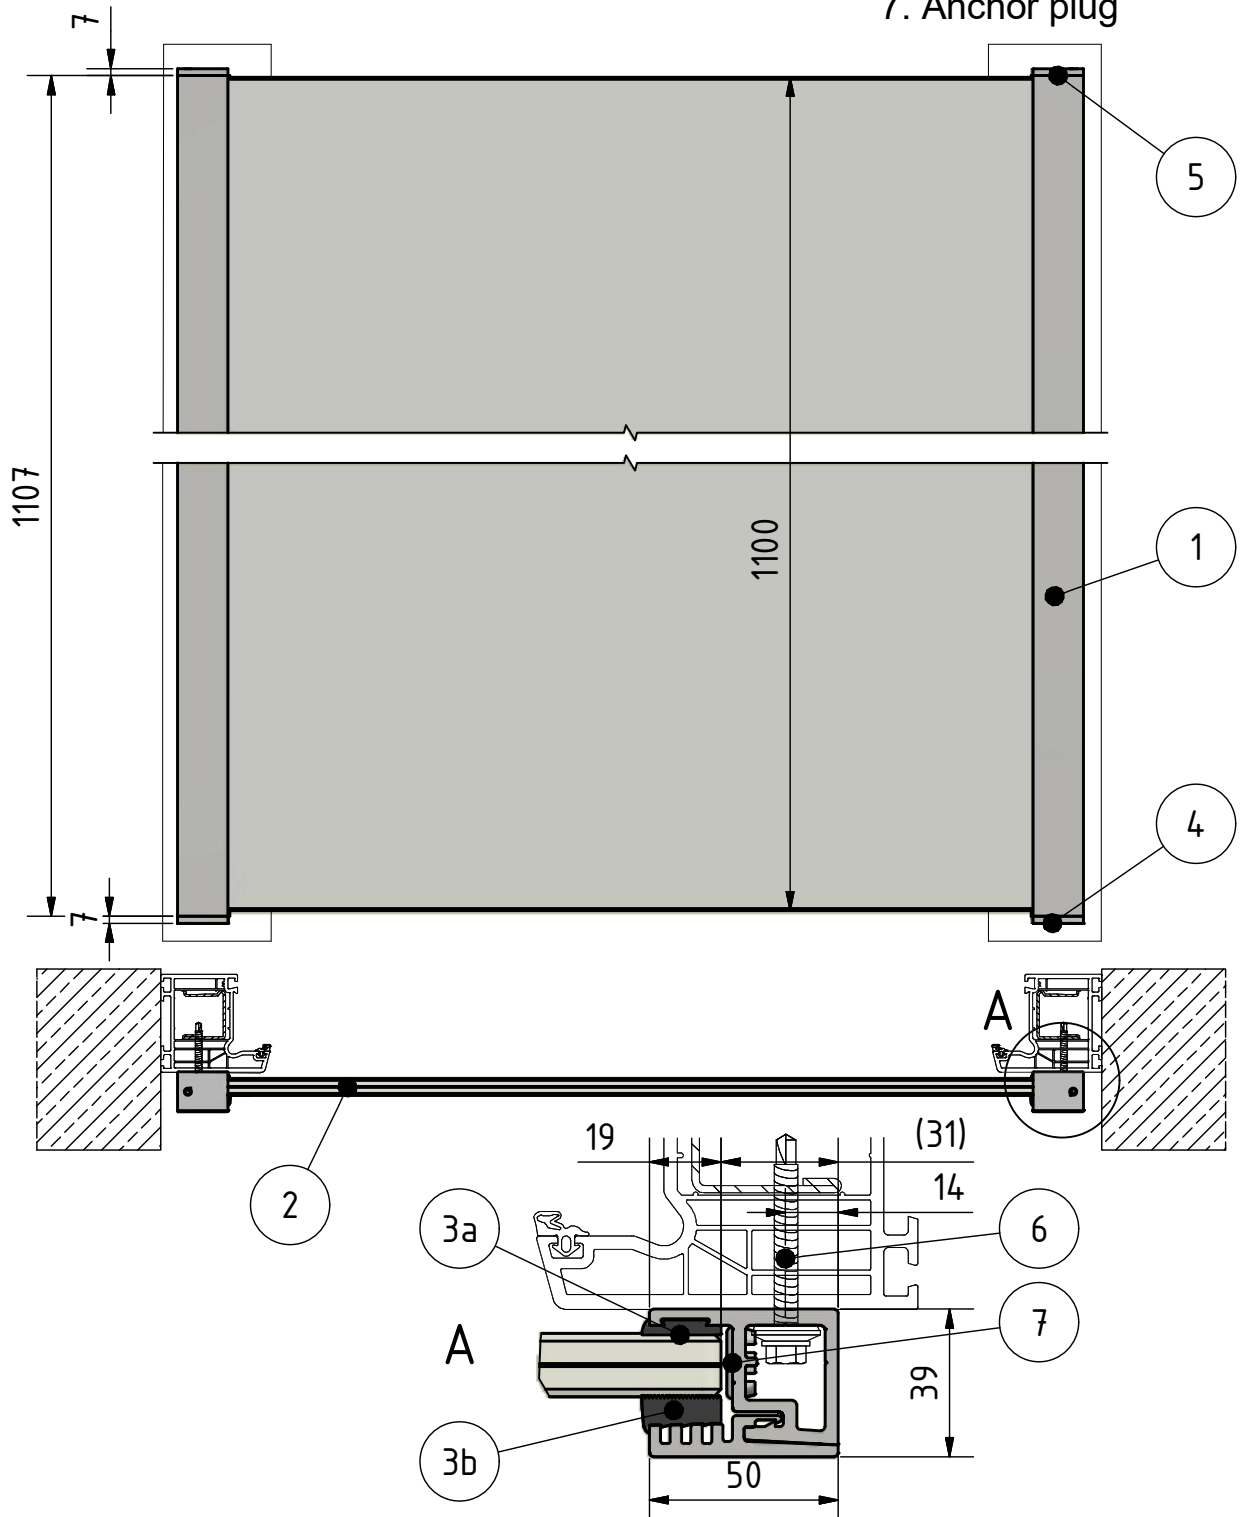

- 1. profile Easy Glass View
- 2. glass 12 - 21,52 mm
- 3. rubber-Set
  - a. base rubber (EPDM)
  - b. clamp rubber (EPDM)
- 4. End cap, with safety fastener, bottom
- 5. End cap
- 6. anchor 93.0915.505.14 (or comparable anchor)
- 7. Anchor plug

**SYSTEM:** Easy Glass View  
**MODEL:** 6923  
**DESCRIPTION:** window frame mounting

**DRAWN:** AIG  
**DATE:** 22.09.2017  
**DRAWING NO.:** 6923-003

This detail drawing is for reference purposes only. The installer must check the specifications and details with the local situation and regulations. For further advice and service please contact your nearest Q-railing office.