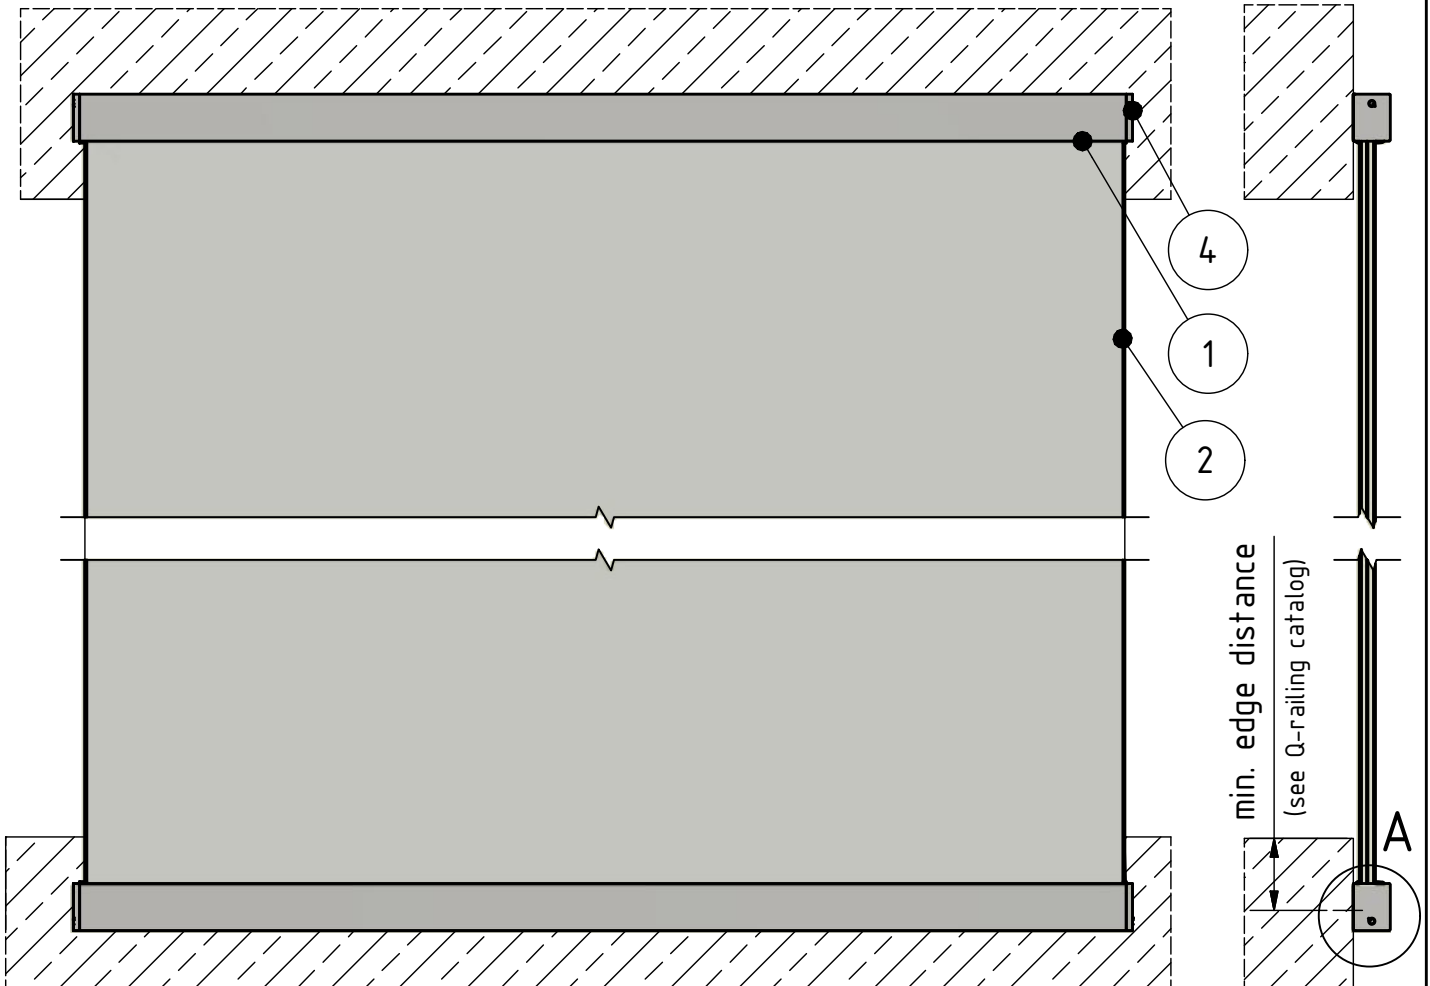

- 1. profile Easy Glass Wall
- 2. glass 12 - 21,52 mm
- 3. rubber-Set
 - a. base rubber (EPDM)
 - b. clamp rubber (EPDM)
- 4. End cap
- 5. anchor 93.4710.080.14
(or comparable anchor)
- 6. Anchor plug

SYSTEM: Easy Glass Wall
MODEL: 6923
DESCRIPTION: fascia mount

DRAWN: AIG
DATE: 22.02.2018
DRAWING NO.: 6923-011

This detail drawing is for reference purposes only. The installer must check the specifications and details with the local situation and regulations. For further advice and service please contact your nearest Q-railing office.