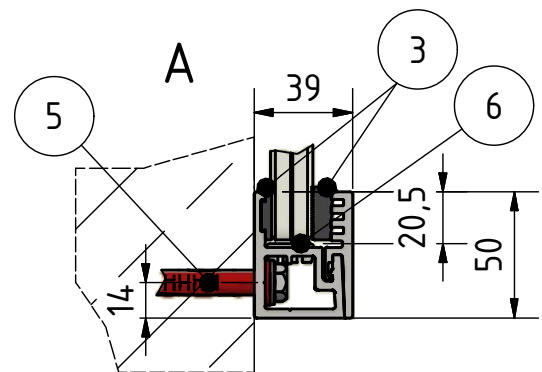

- 1. profile Easy Glass Wall
- 2. glass 12 - 21,52 mm
- 3. rubber-Set
 - a. base rubber (EPDM)
 - b. clamp rubber (EPDM)
- 4. End cap
- 5. anchor 93.4710.080.14
(or comparable anchor)
- 6. Anchor plug

SYSTEM: Easy Glass Wall
MODEL: 6923
DESCRIPTION: fascia mount

DRAWN: AIG
DATE: 22.02.2018
DRAWING NO.: 6923-011

This detail drawing is for reference purposes only. The installer must check the specifications and details with the local situation and regulations. For further advice and service please contact your nearest Q-railing office.