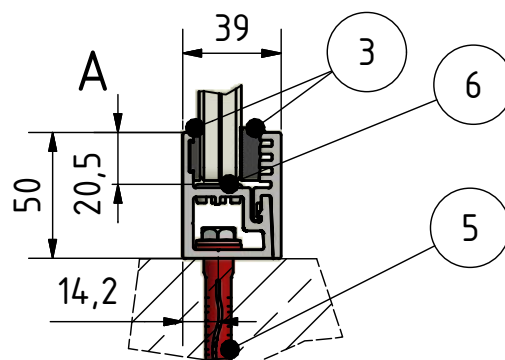

- 1. profile Easy Glass Wall
- 2. glass 12 - 21,52 mm
- 3. rubber-Set
 - a. base rubber (EPDM)
 - b. clamp rubber (EPDM)
- 4. End cap
- 5. anchor 93.4710.080.14
(or comparable anchor)
- 6. Anchor plug

SYSTEM: Easy Glass Wall
MODEL: 6923
DESCRIPTION: top mount

DRAWN: AIG
DATE: 22.02.2018
DRAWING NO.: 6923-010

This detail drawing is for reference purposes only. The installer must check the specifications and details with the local situation and regulations. For further advice and service please contact your nearest Q-railing office.