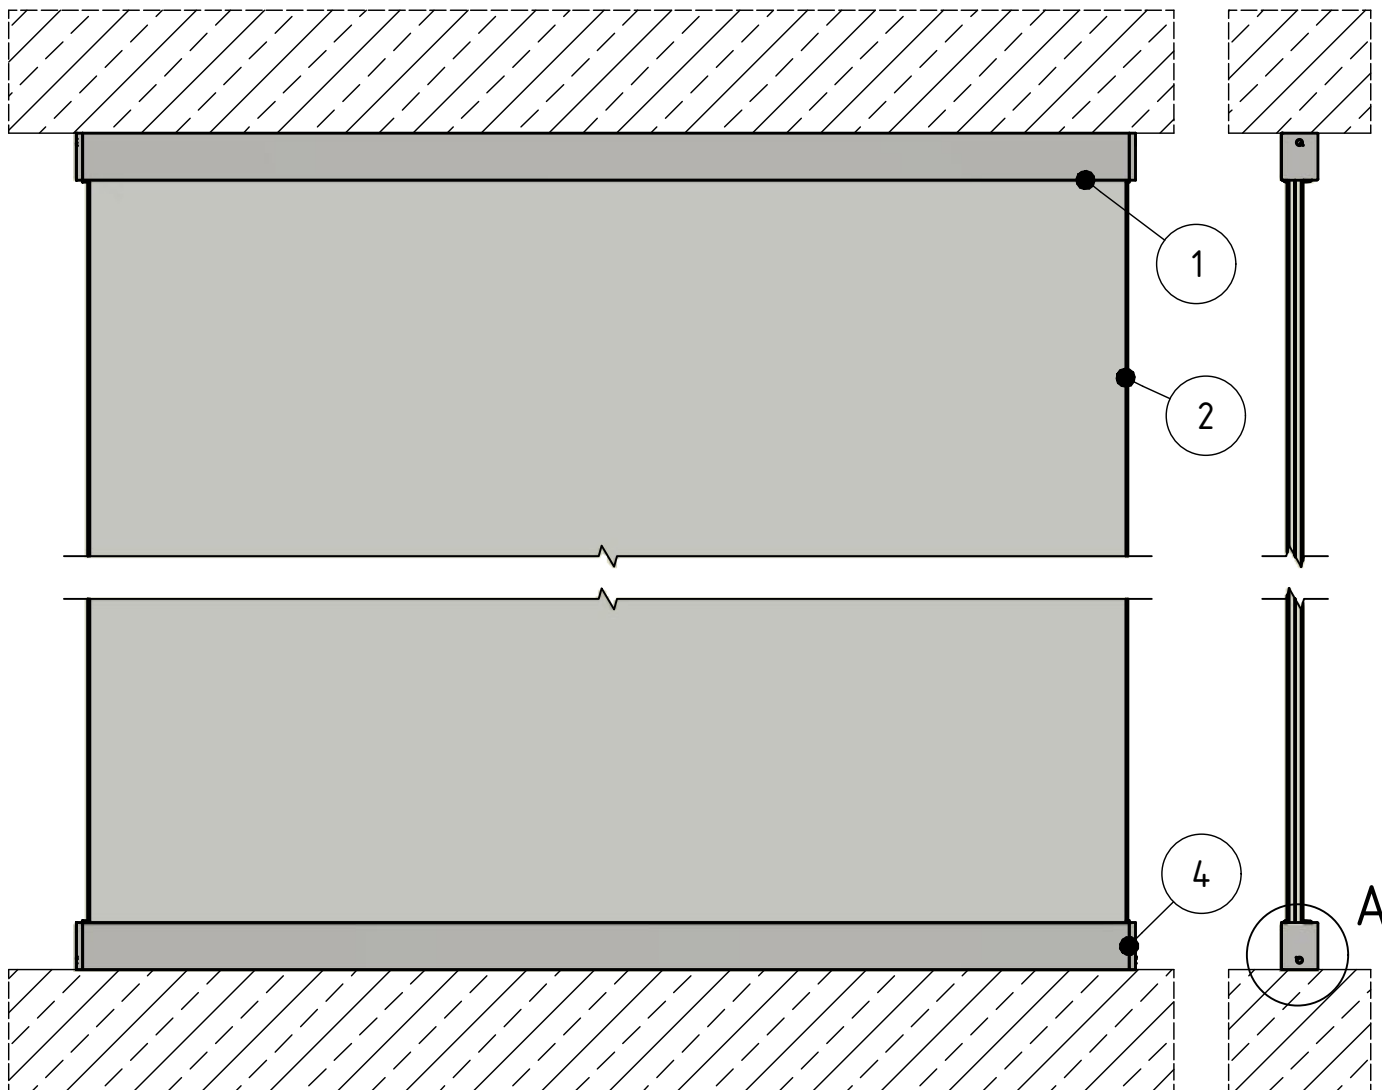

- 1. profile Easy Glass Wall
- 2. glass 12 - 21,52 mm
- 3. rubber-Set
 - a. base rubber (EPDM)
 - b. clamp rubber (EPDM)
- 4. End cap
- 5. anchor 93.4710.080.14
(or comparable anchor)
- 6. Anchor plug

SYSTEM: Easy Glass Wall
MODEL: 6923
DESCRIPTION: top mount

DRAWN: AIG
DATE: 22.02.2018
DRAWING NO.: 6923-010

This detail drawing is for reference purposes only. The installer must check the specifications and details with the local situation and regulations. For further advice and service please contact your nearest Q-railing office.