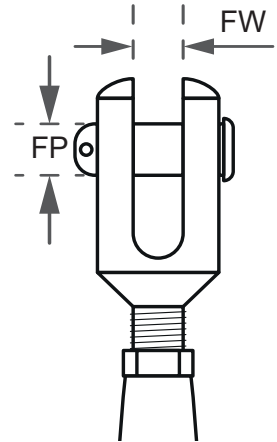

Sta-Lok Turnbuckle - Closed Body - 316 Stainless Steel Fork and Swageless Sta-Lok Fitting

STA-LOK®

Code	Wire Ø (mm)	Thread (UNF)	Open (mm)	Closed (mm)	Fork Width FW (mm)	Pin Ø FP (mm)
STA-ST26-03	3	1/4"	196	134	6.4	6.2
STA-ST26-144	4	1/4"	196	134	6.4	6.2
STA-ST26-04	4	5/16"	228	160	7.9	7.7
STA-ST26-5165	5	5/16"	229	161	7.9	7.7
STA-ST26-05	5	3/8"	256	176	9.5	9.3
STA-ST26-386	6	3/8"	256	176	9.5	9.3
STA-ST26-07	7	1/2"	317	221	12.7	12.6
STA-ST26-08	8	1/2"	317	221	12.7	12.6
STA-ST26-588	8	5/8"	378	255	15.9	15.6
STA-ST26-10	10	5/8"	378	255	15.9	15.6