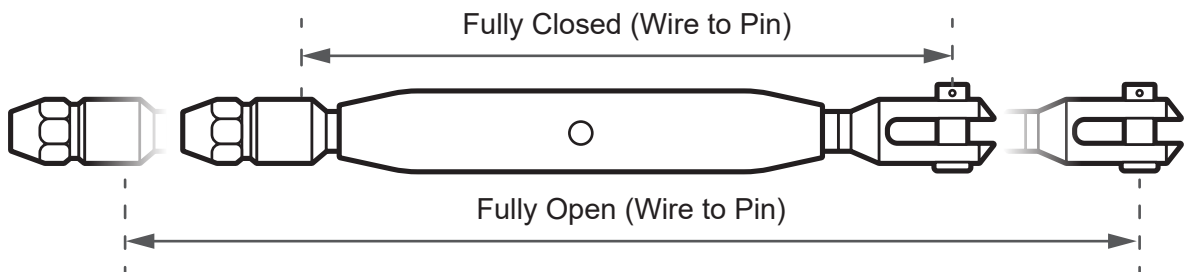

Sta-Lok Turnbuckle - Closed Body - 316 Stainless Steel Fork and Swageless Sta-Lok Fitting

STA-LOK®

Code	Wire Ø (mm)	Thread (UNF)	Open (mm)	Closed (mm)	Fork Width FW (mm)	Pin Ø FP (mm)
STA-ST26-03	3	1/4"	196	134	6.4	6.2
STA-ST26-144	4	1/4"	196	134	6.4	6.2
STA-ST26-04	4	5/16"	228	160	7.9	7.7
STA-ST26-5165	5	5/16"	229	161	7.9	7.7
STA-ST26-05	5	3/8"	256	176	9.5	9.3
STA-ST26-386	6	3/8"	256	176	9.5	9.3
STA-ST26-07	7	1/2"	317	221	12.7	12.6
STA-ST26-08	8	1/2"	317	221	12.7	12.6
STA-ST26-588	8	5/8"	378	255	15.9	15.6
STA-ST26-10	10	5/8"	378	255	15.9	15.6

A note about dimensional information

Please be aware that dimensions published on our site should be treated as indicative.

We publish dimensions to the best of our ability, however manufacturers can, from time to time, make small alterations to their designs.