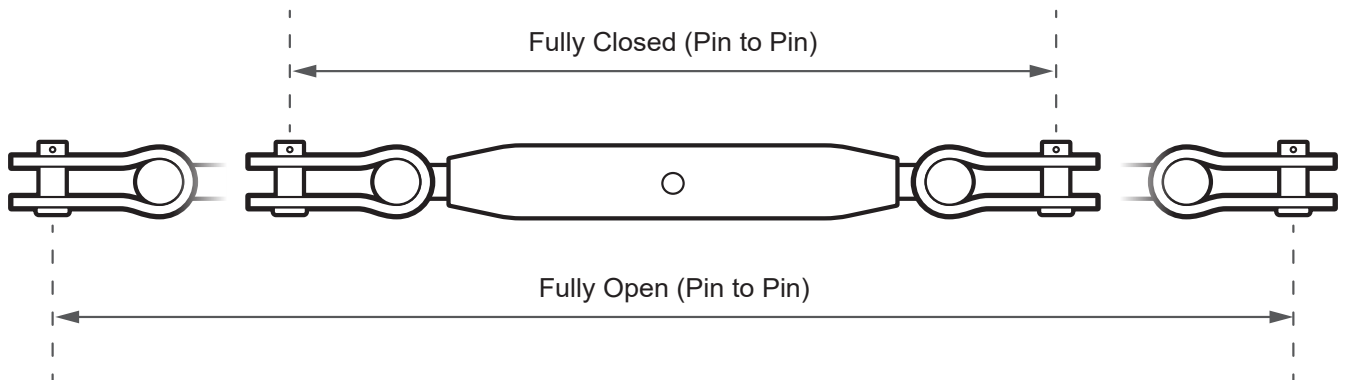

Sta-Lok Turnbuckle - Closed Body - 316 Stainless Steel Toggle and Toggle

STA-LOK[®]

Code	Thread (UNF)	Open (mm)	Closed (mm)	Toggle Width TW (mm)	Pin Ø TP (mm)
STA-ST41-14	1/4"	233	171	6.4	6.4
STA-ST41-516	5/16"	261	193	8.4	7.9
STA-ST41-38	3/8"	296	216	9.9	9.5
STA-ST41-12	1/2"	365	269	13.1	12.7
STA-ST41-58	5/8"	443	321	16.3	16.0

A note about dimensional information

Please be aware that dimensions published on our site should be treated as indicative.

We publish dimensions to the best of our ability, however manufacturers can, from time to time, make small alterations to their designs.