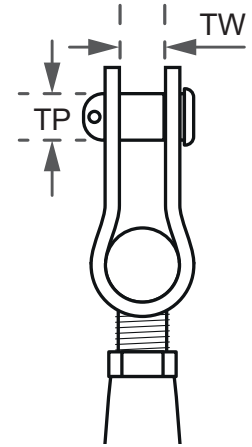

Sta-Lok Turnbuckle - Closed Body - 316 Stainless Steel Toggle and Toggle

STA-LOK[®]

Code	Thread (UNF)	Open (mm)	Closed (mm)	Toggle Width TW (mm)	Pin Ø TP (mm)
STA-ST41-14	1/4"	233	171	6.4	6.4
STA-ST41-516	5/16"	261	193	8.4	7.9
STA-ST41-38	3/8"	296	216	9.9	9.5
STA-ST41-12	1/2"	365	269	13.1	12.7
STA-ST41-58	5/8"	443	321	16.3	16.0

A note about dimensional information

Please be aware that dimensions published on our site should be treated as indicative.

We publish dimensions to the best of our ability, however manufacturers can, from time to time, make small alterations to their designs.