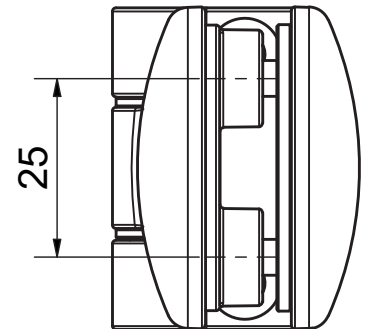

Tube to Glass Hinge - Glass Clamp

14.0281.042.12

14.0281.048.12

316 Grade Stainless Steel

6mm up to 12.76mm Glass Thickness

Options for 42.4mm and 48.3mm Diameter Tube

for glass
6-12.76mm