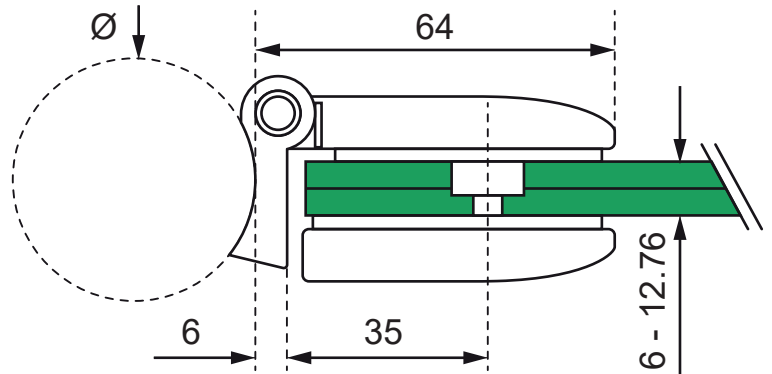

Tube to Glass Hinge - Glass Clamp

14.0281.042.12

14.0281.048.12

316 Grade Stainless Steel

6mm up to 12.76mm Glass Thickness

Options for 42.4mm and 48.3mm Diameter Tube

for glass
6-12.76mm