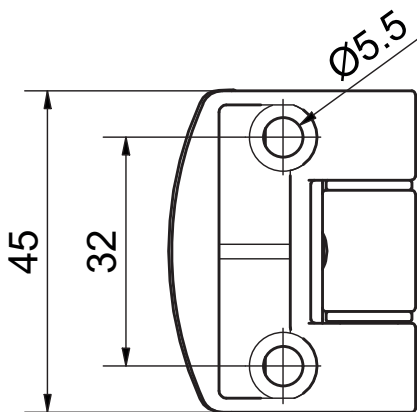

Tube to Glass Hinge - Glass Clamp

14.0281.042.12

14.0281.048.12

316 Grade Stainless Steel

6mm up to 12.76mm Glass Thickness

Options for 42.4mm and 48.3mm Diameter Tube

for glass
6-12.76mm