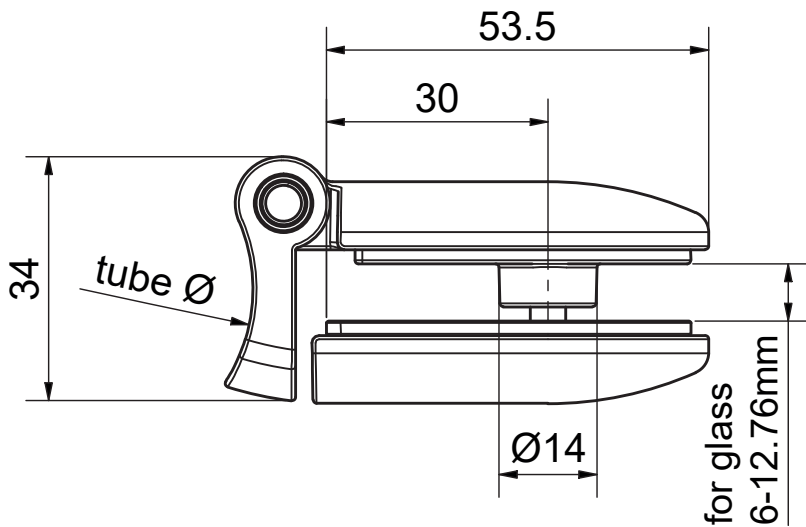

Tube to Glass Hinge - Glass Clamp

14.0281.042.12

14.0281.048.12

316 Grade Stainless Steel

6mm up to 12.76mm Glass Thickness

Options for 42.4mm and 48.3mm Diameter Tube

for glass
6-12.76mm