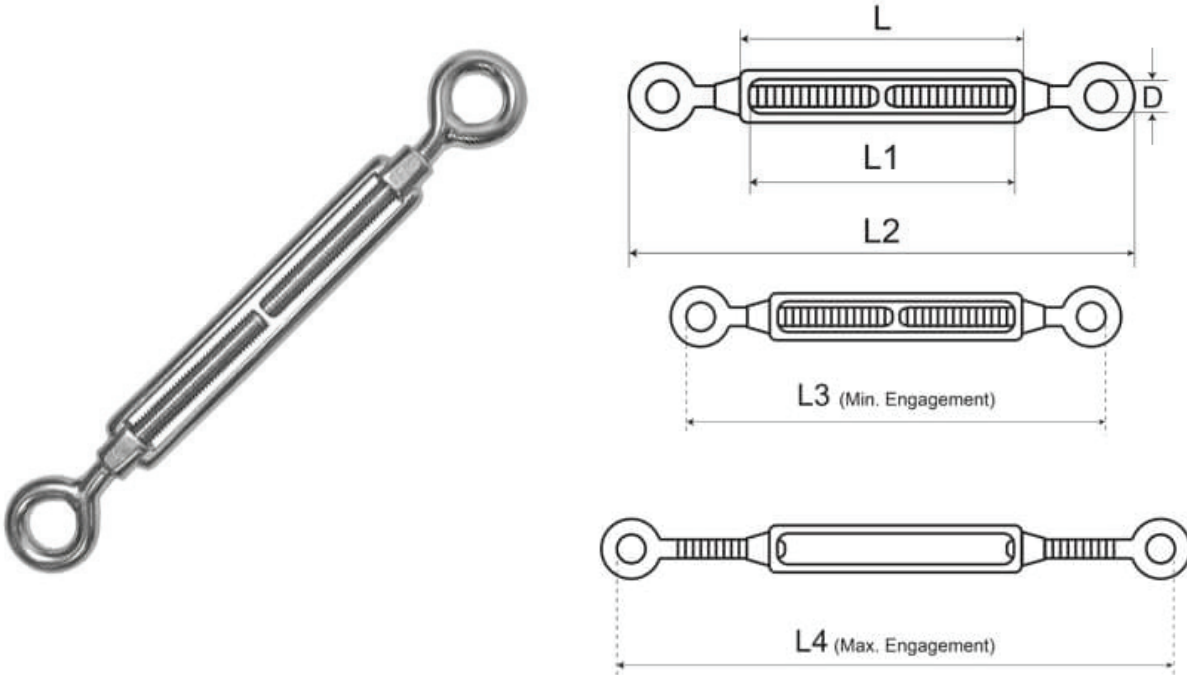

Open Body Turnbuckle - Eye and Eye

Option	Code	L (mm)	L1 (mm)	L2 (mm)	L3 (mm)	L4 (mm)	D (mm)
4mm	OBTEE-04	58	44	90	84	124	6
5mm	OBTEE-05	70	55	120	110	162	8
6mm	OBTEE-06	90	68	145	135	200	10
8mm	OBTEE-08	120	95	190	176	262	14
10mm	OBTEE-10	150	120	230	215	325	16
12mm	OBTEE-12	200	168	315	300	445	18
16mm	OBTEE-16	250	210	390	370	564	26
20mm	OBTEE-20	300	245	480	435	660	30

A note about dimensional information

Please be aware that dimensions published on our site should be treated as indicative.

We publish dimensions to the best of our ability, however manufacturers can, from time to time, make small alterations to their designs.