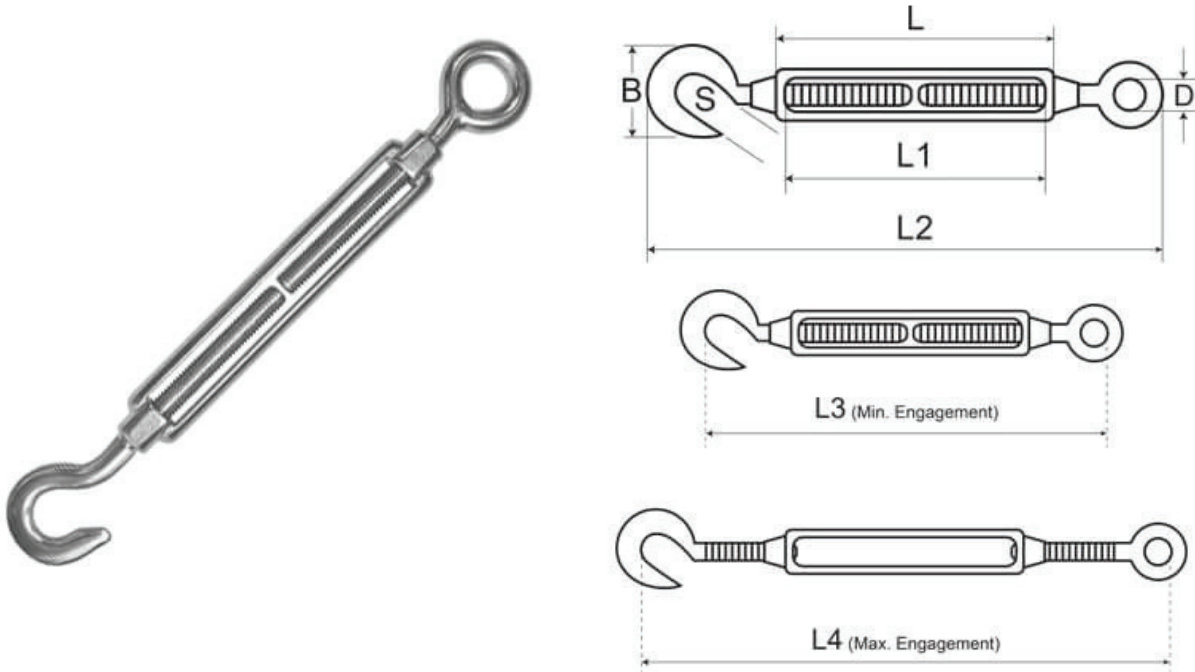

Open Body Turnbuckle - Hook and Eye

Option	Code	L (mm)	L1 (mm)	L2 (mm)	L3 (mm)	L4 (mm)	B (mm)	D (mm)	S (mm)
4mm	OBTHE-04	58	44	94	88	128	15	6	6
5mm	OBTHE-05	70	55	120	100	150	18	8	9
6mm	OBTHE-06	90	68	140	132	198	22	10	10
8mm	OBTHE-08	120	95	192	178	260	30	14	11
10mm	OBTHE-10	150	120	240	220	320	36	16	12
12mm	OBTHE-12	200	168	295	274	425	45	18	14
16mm	OBTHE-16	250	210	390	355	530	47	26	16
20mm	OBTHE-20	300	245	440	431	652	50	30	18

A note about dimensional information

Please be aware that dimensions published on our site should be treated as indicative.

We publish dimensions to the best of our ability, however manufacturers can, from time to time, make small alterations to their designs.