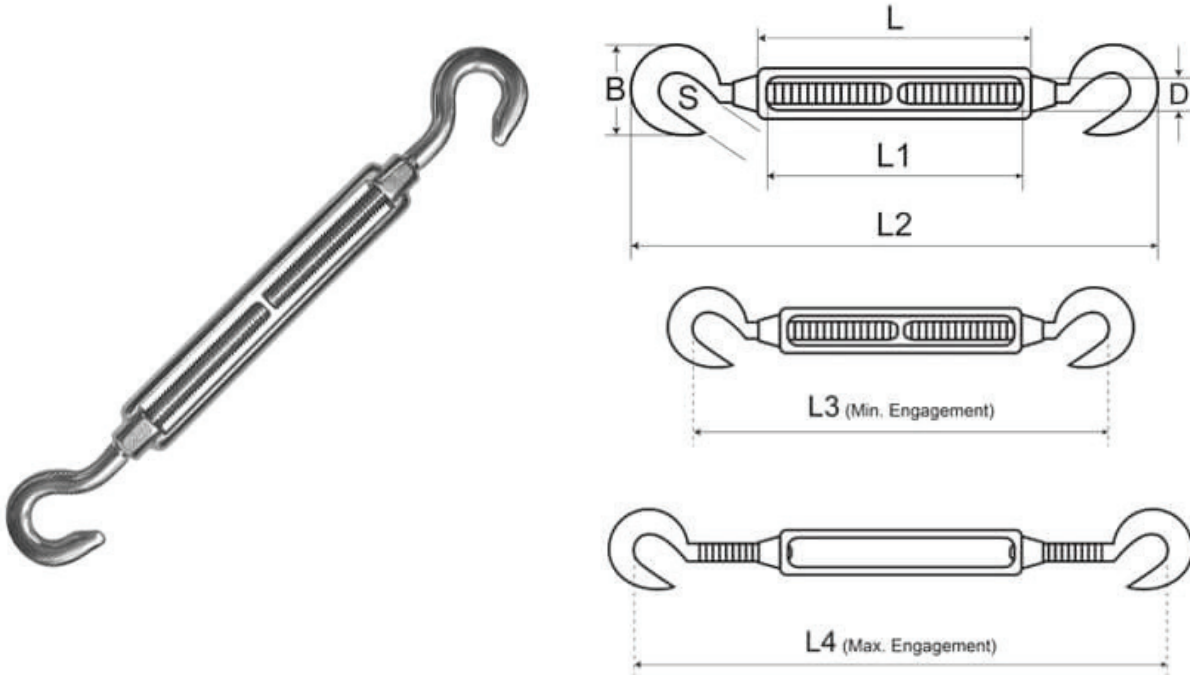

## Open Body Turnbuckle - Hook and Hook

Option	Code	L (mm)	L1 (mm)	L2 (mm)	L3 (mm)	L4 (mm)	B (mm)	D (mm)	S (mm)
4mm	OBTHH-04	58	44	92	86	126	15	6	6
5mm	OBTHH-05	70	55	120	116	161	18	8	9
6mm	OBTHH-06	90	68	160	135	197	22	10	10
8mm	OBTHH-08	120	95	192	178	264	30	14	11
10mm	OBTHH-10	150	120	245	230	335	36	16	12
12mm	OBTHH-12	200	168	300	280	410	45	18	14
16mm	OBTHH-16	250	210	390	375	550	47	26	16
20mm	OBTHH-20	300	245	440	421	643	50	30	18

A note about dimensional information

Please be aware that dimensions published on our site should be treated as indicative.

We publish dimensions to the best of our ability, however manufacturers can, from time to time, make small alterations to their designs.