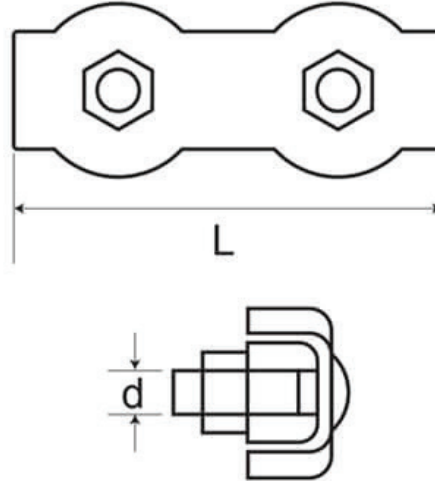

Duplex Wire Rope Grip - Stainless Steel

Code	Wire (mm)	d (mm)	L (mm)
DG-020	2	M4	33
DG-030	3	M4	38
DG-040	4	M5	43
DG-050	5	M5	51
DG-060	6	M6	63
DG-080	8	M8	78
DG-100	10	M10	95

A note about dimensional information

Please be aware that dimensions published on our site should be treated as indicative.

We publish dimensions to the best of our ability, however manufacturers can, from time to time, make small alterations to their designs.