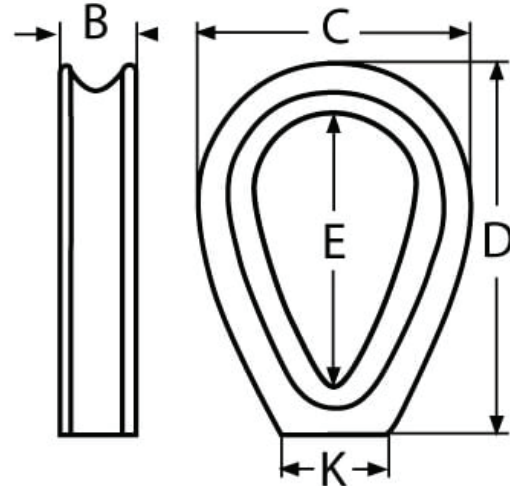

Wire Rope Thimble - Closed Body - Stainless Steel

| Code | Wire (mm) | B (mm) | C (mm) | D (mm) | E (mm) | K (mm) |
|---------|-----------|--------|--------|--------|--------|--------|
| THC-020 | 2 | 5 | 15 | 21 | 15 | 6.4 |
| THC-030 | 3 | 6 | 20 | 26 | 18 | 8.4 |
| THC-040 | 4 | 7 | 25 | 32 | 21 | 11 |
| THC-050 | 5 | 9 | 31 | 42 | 28 | 12 |
| THC-060 | 6 | 11 | 32 | 43 | 28 | 12 |
| THC-080 | 8 | 10 | 41 | 58 | 43 | 13 |
| THC-100 | 10 | 13 | 50 | 72 | 51 | 14 |
| THC-120 | 12 | 16 | 60 | 86 | 62 | 16 |
| THC-160 | 16 | 20 | 75 | 110 | 82 | 21 |
| THC-190 | 19 | 24 | 90 | 124 | 94 | 31 |
| THC-200 | 20/22 | 28 | 100 | 130 | 100 | 38 |
| THC-250 | 25 | 32 | 116 | 148 | 115 | 48 |

A note about dimensional information

Please be aware that dimensions published on our site should be treated as indicative.

We publish dimensions to the best of our ability, however manufacturers can, from time to time, make small alterations to their designs.