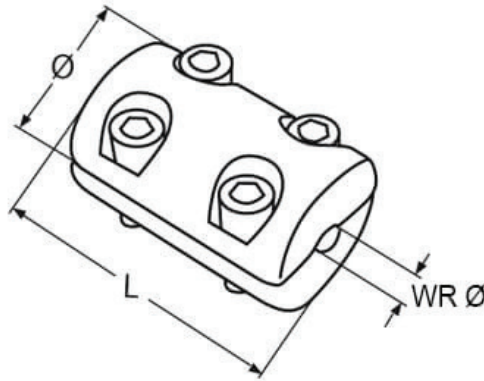

Heavy Duty Wire Rope Clamp - Stainless Steel

Code	Wire Ø (mm)	Thread (mm)	L (mm)	Ø (mm)
HDRC-03	3	M4	27	22
HDRC-04	4	M4	27	22
HDRC-05	5	M5	42	28
HDRC-06	6	M5	42	28
HDRC-08	8	M5	42	28

A note about dimensional information

Please be aware that dimensions published on our site should be treated as indicative.

We publish dimensions to the best of our ability, however manufacturers can, from time to time, make small alterations to their designs.