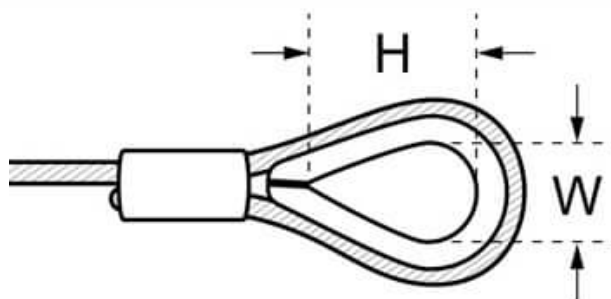

Wire Rope Sling Assembly - Hard Eye - Stainless Steel

Code	Wire Ø (mm)	SWL (Kg)	W (mm)	H (mm)
WRSH-015	1.5	17.04	7	13
WRSH-020	2	28	7	13
WRSH-030	3	64	10	17
WRSH-040	4	112.8	11	18
WRSH-050	5	176.8	13	23
WRSH-060	6	256	15	27
WRSH-080	8	454.4	18	33