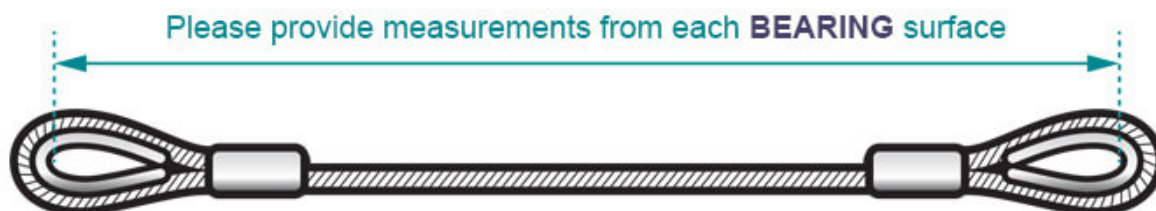

Wire Rope Sling Assembly - Hard Eye - Stainless Steel

Code	Wire Ø (mm)	SWL (Kg)	W (mm)	H (mm)
WRSH-015	1.5	17.04	7	13
WRSH-020	2	28	7	13
WRSH-030	3	64	10	17
WRSH-040	4	112.8	11	18
WRSH-050	5	176.8	13	23
WRSH-060	6	256	15	27
WRSH-080	8	454.4	18	33

A note about dimensional and loading information

Please be aware that dimensions and loads published on our site should be treated as indicative.

We publish this information to the best of our ability, however manufacturers can, from time to time, make small alterations to their designs.