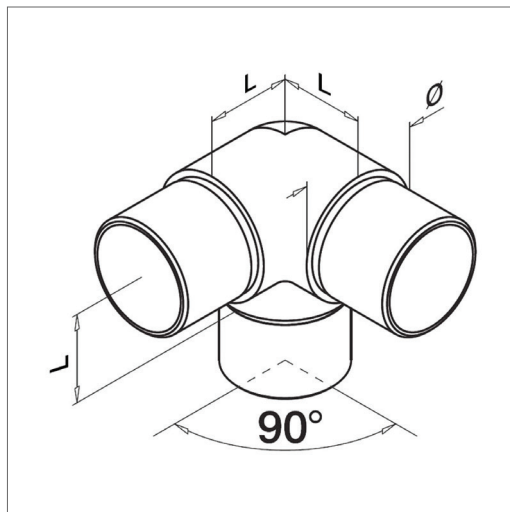

90° 3-Way Tube Connector - Flush Fitting

Mod 0304

3 way tube connector with 90° angles for joining handrail and tube. Ideal for balustrade corner sections. Designed to fit flush giving you a strong connection with very low tolerances.

Options to fit either 42.4mm and 48.3mm diameter tube.

With a brushed 320 grit satin finish, these connectors are available in either 304 (interior) grade and 316 (exterior) grade stainless steel, making them suitable for a wide range of applications.

Product Information

Available Options

Grade: 304 (interior) stainless steel.
Grade: 316 (exterior) stainless steel.

To Fit: 42.4mm diameter tube.
To Fit: 48.3mm diameter tube.

To a brushed 320 grit satin finish

For full dimensions please visit: <https://www.s3i.co.uk/modular-304-flush-3-way-connector.php>

Key Features

- 304** Manufactured from 304 grade stainless steel.
- 316** Manufactured from 316 grade stainless steel.
- Ø 42.4** To fit 42.4mm diameter stainless steel tube.
- Ø 48.3** To fit 48.3mm diameter stainless steel tube.
- Brushed 320 grit satin finish.
- Requires fixing with a high strength stainless steel adhesive.