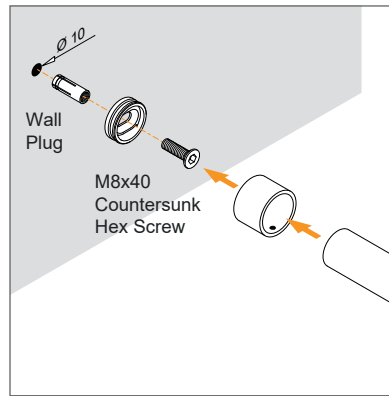

Modular Balustrade Wall Mount Flange Flush Fixing Model 0504

Simple and clean looking stainless steel wall mounting flange fixing ideal for stainless steel tubular balustrade. Perfect for terminating the ends of a handrail system to a flat wall.

Available to fit 42.4mm or 48.3mm diameter tube. with options for 304 (internal) grade and 316 (external) grade stainless steel available.

Installation is straightforward using a **M8 x 40 countersunk hex head screw** and **Wall plug with inside thread**.

Product Information

Available Options

Grade: 304 (interior) stainless steel.
Grade: 316 (exterior) stainless steel.

To Fit: 42.4mm diameter tube.

To Fit: 48.3mm diameter tube.

To a brushed 320 grit satin finish.

Hex head key required for fixing tube.

Selection of fittings and tools available for installation.

Modular Balustrade Wall Mount Flange Flush Fixing Model 0504

Fixings

M8 x 40 countersunk hex head screw recommended for installation.