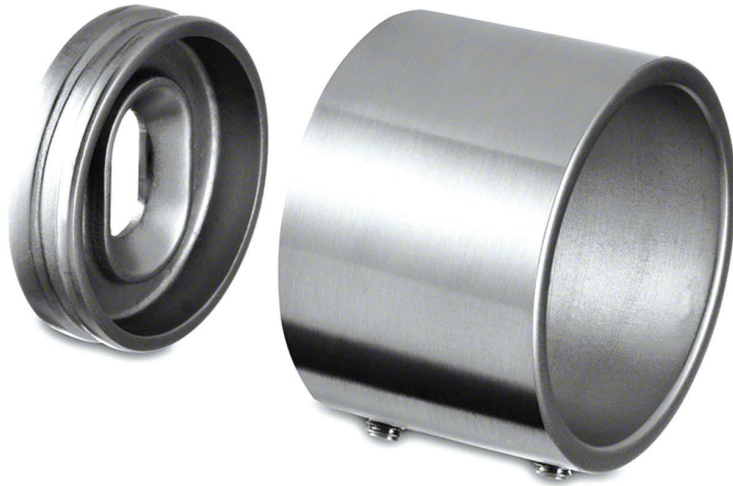

Modular Balustrade Wall Mount Flange Flush Fixing Model 0504

Simple and clean looking stainless steel wall mounting flange fixing ideal for stainless steel tubular balustrade. Perfect for terminating the ends of a handrail system to a flat wall.

Available to fit 42.4mm or 48.3mm diameter tube. with options for 304 (internal) grade and 316 (external) grade stainless steel available.

Installation is straightforward using a **M8 x 40 countersunk hex head screw** and **Wall plug with inside thread**.

Modular DIY Range

Our most comprehensive and popular range of balustrade components. Produced from high quality 304 or 316 grade stainless steel, ensuring that your installation is of the highest quality and will stand the test of time.

Product Information

Available Options

Grade: 304 (interior) stainless steel.
Grade: 316 (exterior) stainless steel.

To Fit: 42.4mm diameter tube.

To Fit: 48.3mm diameter tube.

To a brushed 320 grit satin finish.