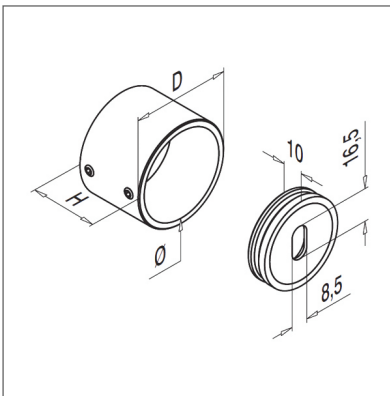

Available to fit 42.4mm or 48.3mm diameter tube. with options for 304 (internal) grade and 316 (external) grade stainless steel available.

Installation is straightforward using a **M8 x 40 countersunk hex head screw** and **Wall plug with inside thread**.

Product Information

Available Options

Grade: 304 (interior) stainless steel.
Grade: 316 (exterior) stainless steel.

To Fit: 42.4mm diameter tube.

To Fit: 48.3mm diameter tube.

To a brushed 320 grit satin finish.

Key Features

304 Manufactured from 304 grade stainless steel.

316 Manufactured from 316 grade stainless steel.

Ø 42.4 To fit 42.4mm diameter tube.

Ø 48.3 To fit 48.3mm diameter tube.

To a brushed 320 grit satin finish.

Hex head key required for fixing tube.

Selection of fittings and tools available for installation.

Modular Balustrade Wall Mount Flange Flush Fixing Model 0504

Fixings

M8 x 40 countersunk hex head screw recommended for installation.