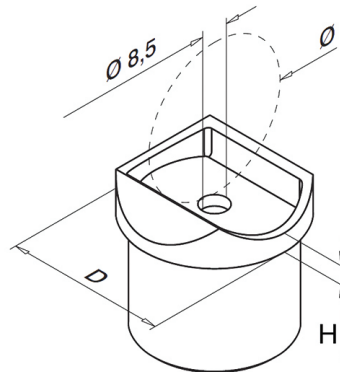

### Product Information

Available Options

Grade: 304 (interior) stainless steel.

Grade: 316 (exterior) stainless steel.

To Fit: 42.4mm diameter tube.

To Fit: 48.3mm diameter tube.

To a brushed 320 grit satin finish.

To fit 48.3mm diameter stainless steel.

Brushed 320 grit satin finish.

Requires high strength stainless steel adhesive.

This product requires **M8 x 20 Hex Socket Head Cap Screw**