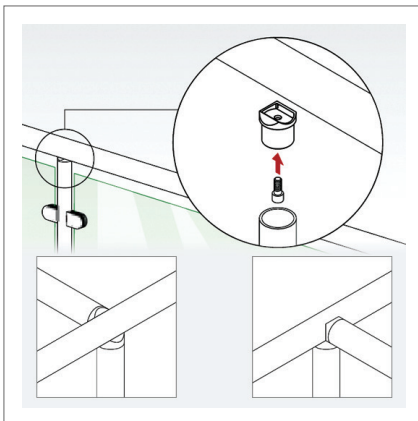

Balustrade Mounting Adapter - Tube Handrail

Mod 0770 / 0771

Mounting adapter for insertion into tube with curved top to accept tubular handrail and posts, ideal for a multitude of balustrade purposes. Manufactured from high quality stainless steel and is available for indoor and outdoor applications to fit either 42.4mm or 48.3mm tube.

Quick and easy to install with the use of a M8 x 20 hex head screw, a hex key and a high strength stainless steel adhesive - available separately.

Modular DIY Range

Our most comprehensive and popular range of balustrade components. Produced from high quality stainless steel. All fittings in this range are based upon a wall thickness of 2mm ensuring that your installation is of the highest quality and will stand the test of time.

Product Information

Available Options

Grade: 304 (interior) stainless steel.

Grade: 316 (exterior) stainless steel.

To Fit: 42.4mm diameter tube.

To Fit: 48.3mm diameter tube.

To a brushed 320 grit satin finish.

For full dimensions please visit: <https://www.s3i.co.uk/modular-727-mounting-adapter-tube.php>

Key Features

304

Manufactured from 304 grade stainless steel.

316

Manufactured from 316 grade stainless steel.

Ø 42.4

To fit 42.4mm diameter stainless steel tube.

Ø 48.3

To fit 48.3mm diameter stainless steel.

Brushed 320 grit satin finish.

Requires high strength stainless steel adhesive.

This product requires **M8 x 20 Hex Socket Head Cap Screw**

Care Instructions

We recommend you should treat your stainless steel balustrade on a regular basis to ensure long-lasting perfection. Using either WD-40 or a specialist chemical stainless steel cleaner to remove heavy dirt and rust stains. **Q-Ultra-Clean** rebuilds and strengthens the passive layer of stainless steel.

For fixing into tubular posts we recommend using a **high strength stainless steel adhesive**.

Design

You can send us your drawings, technical drawings or even a freehand sketch.

From this we'll produce an accurate quotation for you. This service is completely free with no hassle or obligation.

Give us a call for any advice Monday to Friday 9.00am to 5.00pm

Contact us

Email: info@s3i.co.uk

Telephone: **01302 752 504**