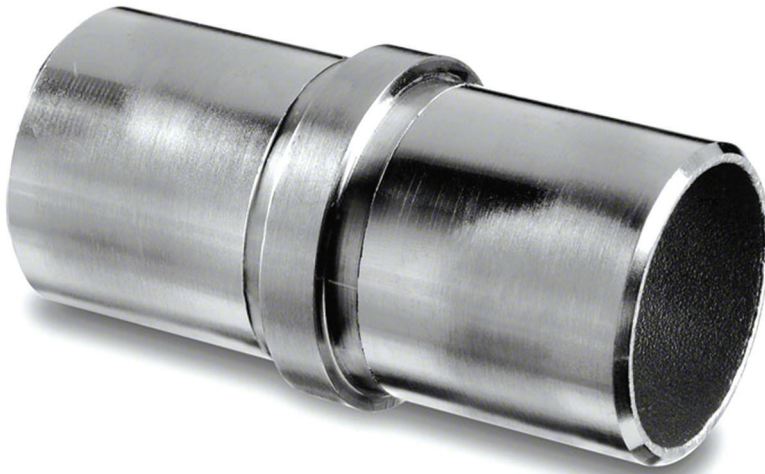

# In-Line Tube Connector - Flush Fitting

## Mod 0790

In-line tube connector for handrail and tube. Ideal for joining long sections of balustrade tube, designed to fit flush into your tube leaving you a neat and strong connection.

Available to fit either 42.4mm and 48.3mm diameter tube.

Suitable for internal (304 grade stainless steel) and external (316 grade stainless steel) applications, finished to a brushed 320 grit satin.

Installation is quick and easy, simply glue the ends with a high strength stainless steel adhesive and insert into your tube.

### Modular DIY Range

Our most comprehensive and popular range of balustrade components. Produced from high quality stainless steel. All fittings in this range are based upon a wall thickness of 2mm ensuring that your installation is of the highest quality and will stand the test of time.