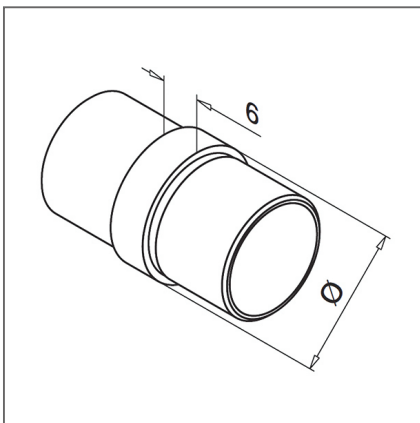

## Mod 0790

In-line tube connector for handrail and tube. Ideal for joining long sections of balustrade tube, designed to fit flush into your tube leaving you a neat and strong connection.

Available to fit either 42.4mm and 48.3mm diameter tube.

### Product Information

Available Options

Grade: 304 (interior) stainless steel.

Grade: 316 (exterior) stainless steel.

To Fit: 42.4mm diameter tube.

To Fit: 48.3mm diameter tube.

To a brushed 320 grit satin finish.

## Key Features

**304**

Manufactured from 304 grade stainless steel.

**316**

Manufactured from 316 grade stainless steel.

**Ø 42.4**

To fit 42.4mm diameter stainless steel tube.

**Ø 48.3**

To fit 48.3mm diameter stainless steel tube.

Brushed 320 grit satin finish.

Requires fixing with a high strength stainless steel adhesive.