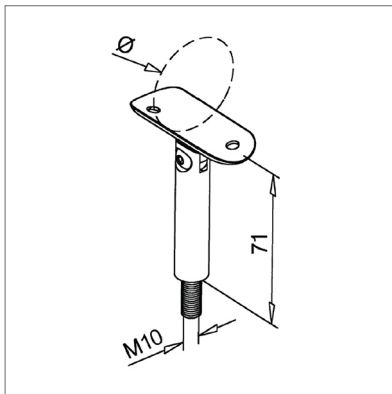

Modular Balustrade Adjustable Handrail Pillar In-Line - Tube

13.0818.042.12

M10 threaded adjustable handrail pillar with a curved support to accept either 42.4mm or 48.3mm diameter tube.

With a large adjustment radius this pillar is ideal for mounting into threaded post caps on inclines such as stairs. Produced from 304 (interior) grade and 316 (exterior) grade stainless steel available with a brushed 320 grit satin finish.

Installation is quick and easy when used with a threaded post cap. To attach a stainless steel handrail we recommend using **M5 x 16 hex head button cap screws**.

Modular DIY Range

Our most comprehensive and popular range of balustrade components. Produced from high quality stainless steel ensuring your installation is of the highest quality and will stand the test of time.

Product Information

Available Options

Grade: 304 (interior) stainless steel.
Grade: 316 (exterior) stainless steel.

To fit: 42.4mm diameter tube.
To fit: 48.3mm diameter tube.

Thread: M10.
Total Adjustment: 270°.
To a brushed 320 grit satin finish.

Key Features

- 304** Manufactured from 304 grade stainless steel.
- 316** Manufactured from 316 grade stainless steel.
- Ø 42.4** To fit into 42.4mm diameter stainless steel tube.
- Ø 48.3** To fit into 48.3mm diameter stainless steel tube.
- To a brushed 320 grit satin finish.
- 270°** Total adjustment of 270°.