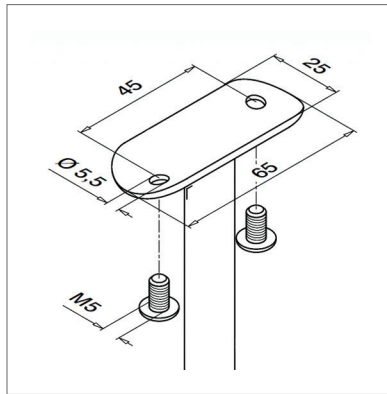

Modular Balustrade Adjustable Handrail Pillar In-Line - Tube

13.0818.042.12

M10 threaded adjustable handrail pillar with a curved support to accept either 42.4mm or 48.3mm diameter tube.

With a large adjustment radius this pillar is ideal for mounting into threaded post caps on inclines such as stairs. Produced from 304 (interior) grade and 316 (exterior) grade stainless steel available with a brushed 320 grit satin finish.

Installation is quick and easy when used with a threaded post cap. To attach a stainless steel handrail we recommend using **M5 x 16 hex head button cap screws**.

Modular DIY Range

Our most comprehensive and popular range of balustrade components. Produced from high quality stainless steel ensuring your installation is of the highest quality and will stand the test of time.

Product Information

Available Options

Grade: 304 (interior) stainless steel.
Grade: 316 (exterior) stainless steel.

To fit: 42.4mm diameter tube.
To fit: 48.3mm diameter tube.

Thread: M10.
Total Adjustment: 270°.
To a brushed 320 grit satin finish.

Key Features

- 304** Manufactured from 304 grade stainless steel.
- 316** Manufactured from 316 grade stainless steel.
- Ø 42.4** To fit into 42.4mm diameter stainless steel tube.
- Ø 48.3** To fit into 48.3mm diameter stainless steel tube.
- To a brushed 320 grit satin finish.
- 270°** Total adjustment of 270°.