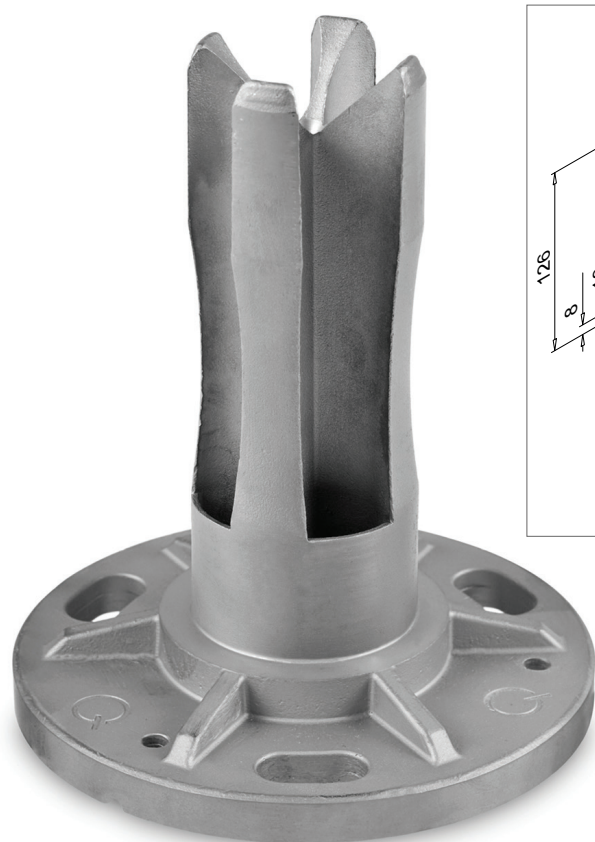

Post Base Flange - Modular Balustrade

Mod 0942

Base flange for vertical baluster posts on tubular balustrade.

Manufactured to fit either 42.4mm and 48.3mm diameter tube.

Options of 304 grade (internal) and 316 grade (external) stainless steel, with a brushed 320 grit satin finish.

Designed for a quick and easy installation onto concrete and solid floors with the use of M8 x 55mm Expansion Anchor Bolts and high strength stainless Steel Glue (both available separately).

Modular DIY Range

Our most comprehensive and popular range of balustrade components. Produced from high quality stainless steel. All fittings in this range are based upon a wall thickness of 2mm ensuring that your installation is of the highest quality and will stand the test of time.

Key Features

- 304** Manufactured from 304 grade stainless steel.
- 316** Manufactured from 316 grade stainless steel.
- 42.4** To fit 42.4mm diameter stainless steel tube.
- 48.3** To fit 48.3mm diameter stainless steel tube.
- Requires high strength stainless steel adhesive.
- Requires **M8 x 75 Expansion Anchors** for concrete and solid floors.