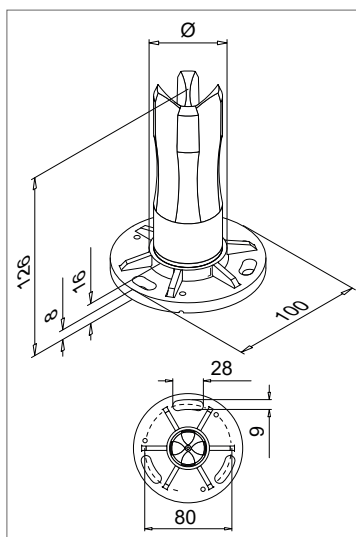

Post Base Flange - Modular Balustrade

Mod 0942

Base flange for vertical baluster posts on tubular balustrade.

Manufactured to fit either 42.4mm and 48.3mm diameter tube.

Options of 304 grade (internal) and 316 grade (external) stainless steel, with a brushed 320 grit satin finish.

Designed for a quick and easy installation onto concrete and solid floors with the use of M8 x 55mm Expansion Anchor Bolts and high strength stainless Steel Glue (both available separately).

Modular DIY Range

Product Information

Available Options

- Grade: 304 (interior) stainless steel.
- Grade: 316 (exterior) stainless steel.
- To Fit: 42.4mm diameter tube.
- To Fit: 48.3mm diameter tube.

For full dimensions please visit: <https://www.s3i.co.uk/modular-baluster-post-base-flange-0942.php>

Key Features

- 304** Manufactured from 304 grade stainless steel.
- 316** Manufactured from 316 grade stainless steel.
- 42.4** To fit 42.4mm diameter stainless steel tube.
- 48.3** To fit 48.3mm diameter stainless steel tube.
- Requires high strength stainless steel adhesive.
- Requires **M8 x 75 Expansion Anchors** for concrete and solid floors.