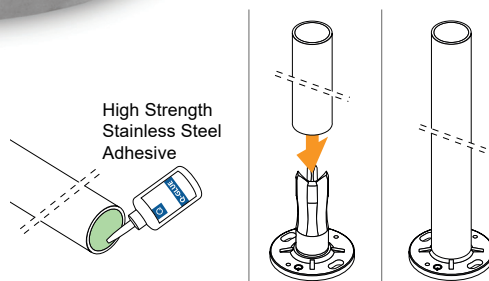

For full dimensions please visit: <https://www.s3i.co.uk/modular-baluster-post-base-flange-0942.php>

Key Features

- **304** Manufactured from 304 grade stainless steel.
- **316** Manufactured from 316 grade stainless steel.
- **42.4** To fit 42.4mm diameter stainless steel tube.
- **48.3** To fit 48.3mm diameter stainless steel tube.
- Requires high strength stainless steel adhesive.
- Requires **M8 x 75 Expansion Anchors** for concrete and solid floors.

Care Instructions

- We recommend you should treat your stainless steel balustrade on a regular basis to ensure long-lasting perfection. Using either WD-40 or a specialist chemical stainless steel cleaner to remove heavy dirt and rust stains. **Q-Ultra-Clean** rebuilds and strengthens the passive layer of stainless steel.
- For fixing into tubular posts we recommend using a **high strength stainless steel adhesive**.

Design

- You can send us your drawings, technical drawings or even a freehand sketch.
- From this we'll produce an accurate quotation for you. This service is completely free with no hassle or obligation.
- Give us a call for any advice Monday to Friday 9.00am to 5.00pm
- Contact us
- Email: info@s3i.co.uk
- Telephone: **01302 752 504**