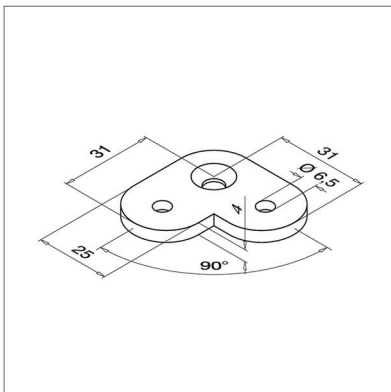

## Modular Balustrade 90° Handrail Saddle Connecting Plate - Flat

13.1802.000.12

This 90° handrail connecting plate is part of our custom range of [handrail components](#). This product fits with the use of a Hex head countersunk screw to pillars from component range, also suitable for welding if you so choose.

### Product Information

Grade: 304 (interior) stainless steel.  
Set angle of 90°.  
Height: 4mm  
Width: 25mm  
To a brushed 320 grit satin finish.

### Key Features

- 304** Manufactured from 304 grade stainless steel.
- Sq** To support square stainless steel handrail.
- Flat** To support flat stainless steel handrail.
- Requires a **M6 x 12 Hex Head Countersunk Screw** product code: 93.0670.612.14.