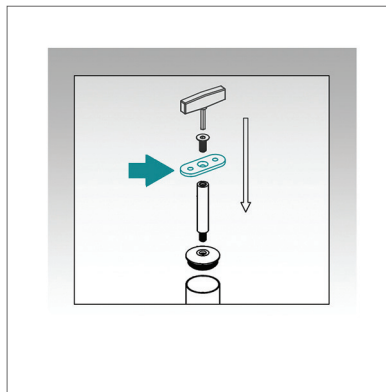

Key Features

- **304** Manufactured from 304 grade stainless steel.
- **Sq** To support square stainless steel handrail.
- **Flat** To support flat stainless steel handrail.
- Requires a **M6 x 12 Hex Head Countersunk Screw** product code: 93.0670.612.14.

- This product requires a **Socket Head Wrench** for installation.
- This product is suitable for welding.
- To a superb brushed 320 grit satin finish.

Care Instructions

We recommend you should treat your stainless steel balustrade on a regular basis to ensure long-lasting perfection. Using either WD-40 or a specialist chemical stainless steel cleaner to remove heavy dirt and rust stains.

Q-Ultra-Clean is the perfect choice for your stainless steel.

Design

You can send us your drawings, technical drawings or even a freehand sketch. From this we'll produce an accurate quotation for you.

This service is completely free with no hassle or obligation.

Give us a call for any advice Monday to Friday 9.00am to 5.00pm

Contact Us

Email: info@s3i.co.uk
Telephone: **01302 752 504**
Fax: **01302 752 410**