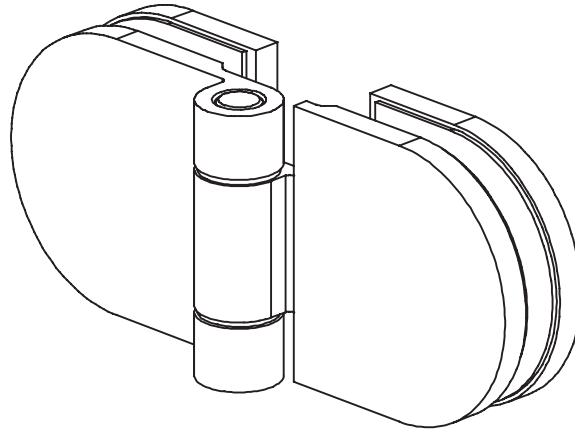

Glass Door Hinge - Glass/Glass Fixing - D Shaped Profile

41.0201.000.12

* drawing shows 8mm glass

Glass Door Hinge - Glass/Glass Fixing - D Shaped Profile

41.0201.000.12

Glass Cutout

Max load weights and door width