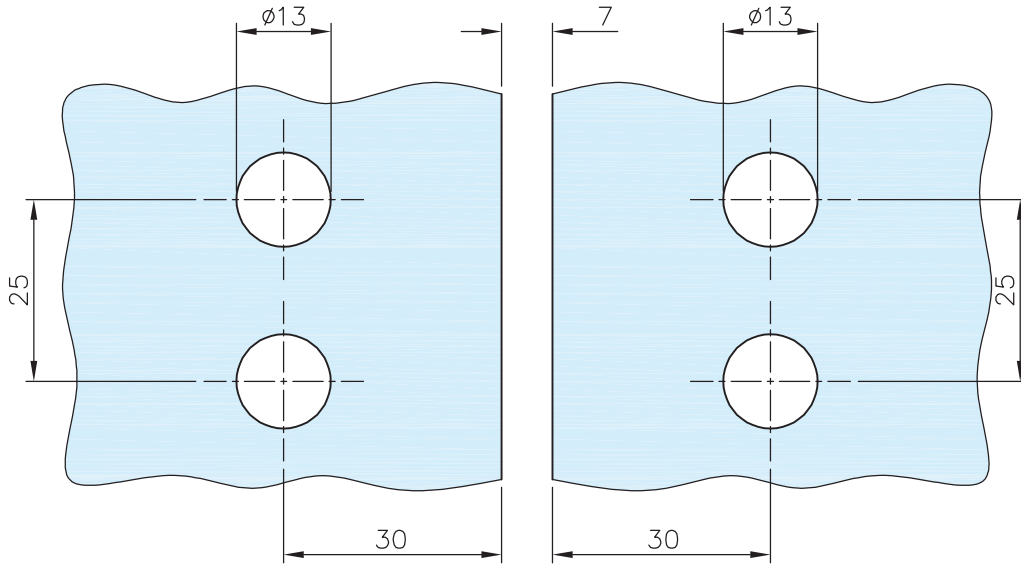

Glass Door Hinge - Glass/Glass Fixing - D Shaped Profile

41.0201.000.12

* drawing shows 8mm glass

Glass Door Hinge - Glass/Glass Fixing - D Shaped Profile

41.0201.000.12

Glass Cutout

Max load weights and door width