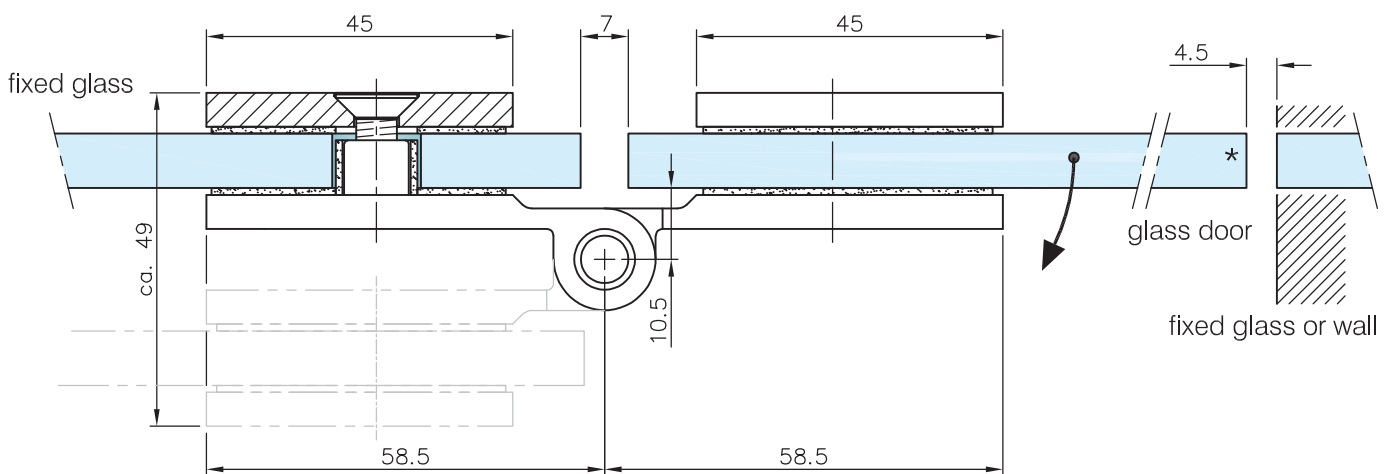

Glass Door Hinge - Glass/Glass Fixing - D Shaped Profile

41.0201.000.12

* drawing shows 8mm glass

Glass Door Hinge - Glass/Glass Fixing - D Shaped Profile

41.0201.000.12

Glass Cutout

Max load weights and door width