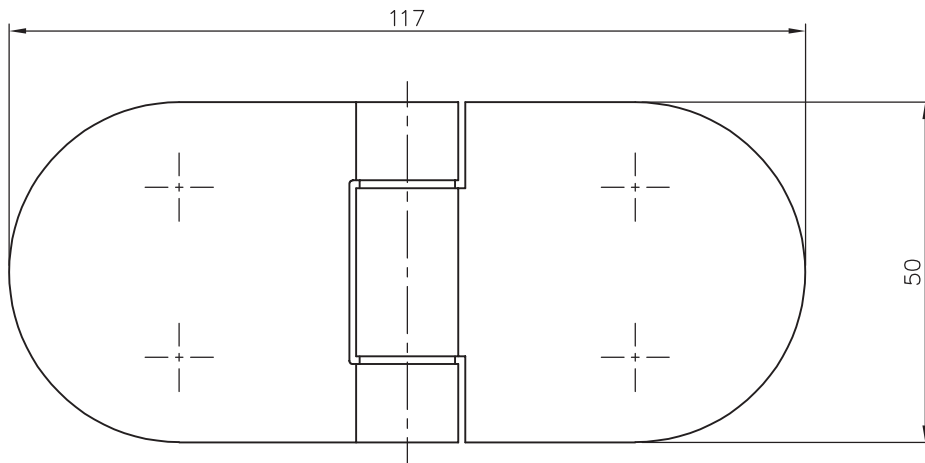

Glass Door Hinge - Glass/Glass Fixing - D Shaped Profile

41.0201.000.12

* drawing shows 8mm glass

Glass Door Hinge - Glass/Glass Fixing - D Shaped Profile

41.0201.000.12

Glass Cutout

Max load weights and door width