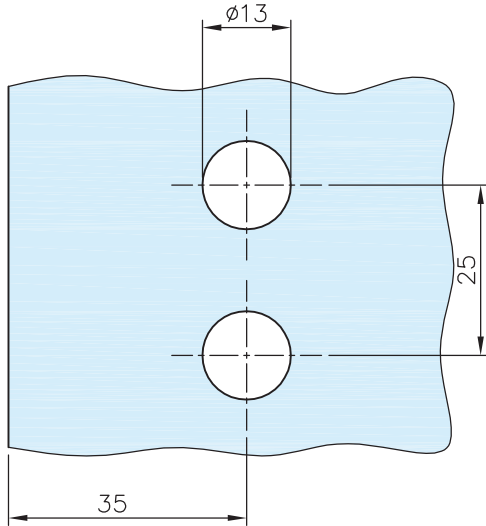

**Glass Door Hinge - Glass/Wall Fixing - D Shaped Profile**

**41.0202.000.12**

glass cutout