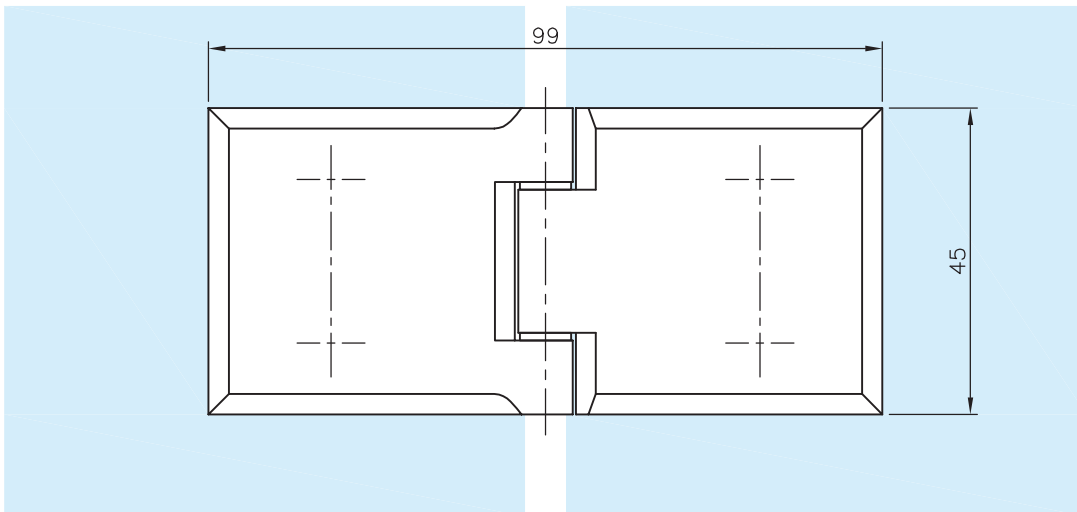

Glass Door Hinge - Glass/Glass Fixing - Square Profile

41.0305.000.12

* drawing shows 6mm glass

Glass Door Hinge - Glass/Glass Fixing - Square Profile

41.0305.000.12

max. load weights and door width