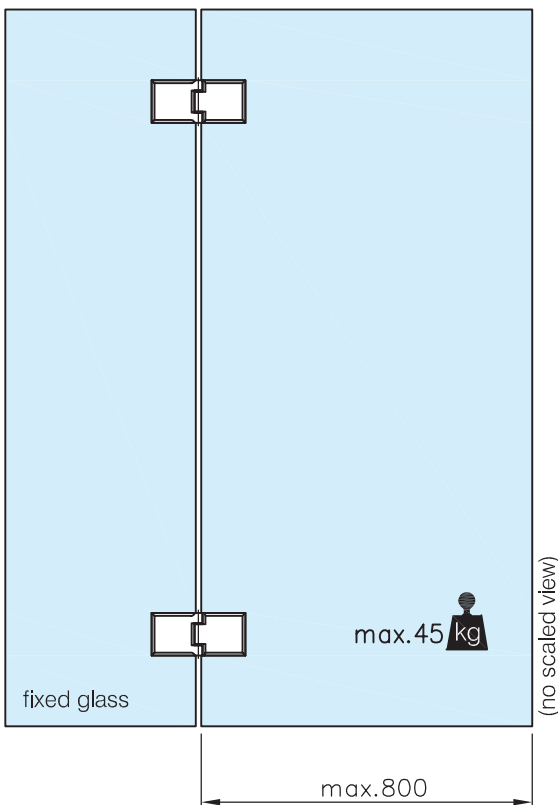

Glass Door Hinge - Glass/Glass Fixing - Square Profile

41.0305.000.12

* drawing shows 6mm glass

Glass Door Hinge - Glass/Glass Fixing - Square Profile

41.0305.000.12

max. load weights and door width