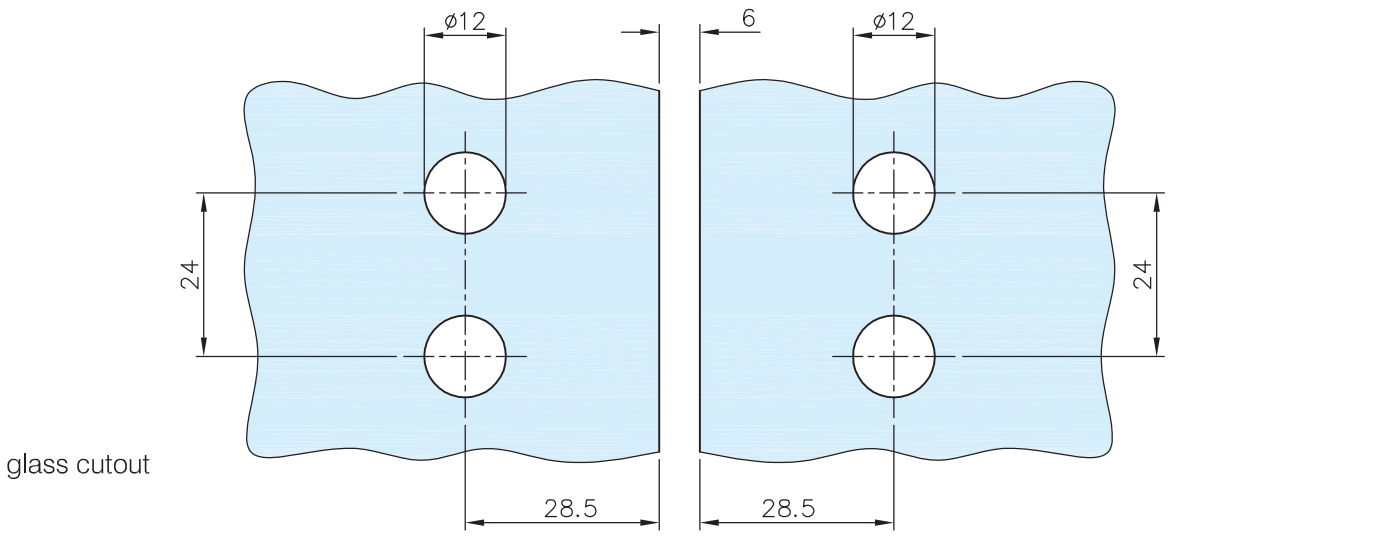

Glass Door Hinge - Glass/Glass Fixing - Square Profile

41.0305.000.12

* drawing shows 6mm glass

Glass Door Hinge - Glass/Glass Fixing - Square Profile

41.0305.000.12

max. load weights and door width