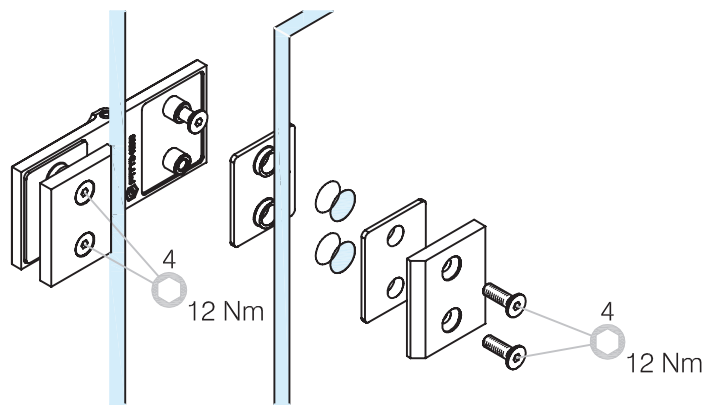

Glass Door Hinge - Glass/Glass Fixing - Square Profile

41.0305.000.12

* drawing shows 6mm glass

Glass Door Hinge - Glass/Glass Fixing - Square Profile

41.0305.000.12

max. load weights and door width