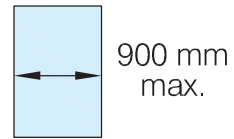

Glass Door Hinge - Glass/Glass Fixing - Square Profile

41.0305.000.12

* drawing shows 6mm glass

Glass Door Hinge - Glass/Glass Fixing - Square Profile

41.0305.000.12

max. load weights and door width