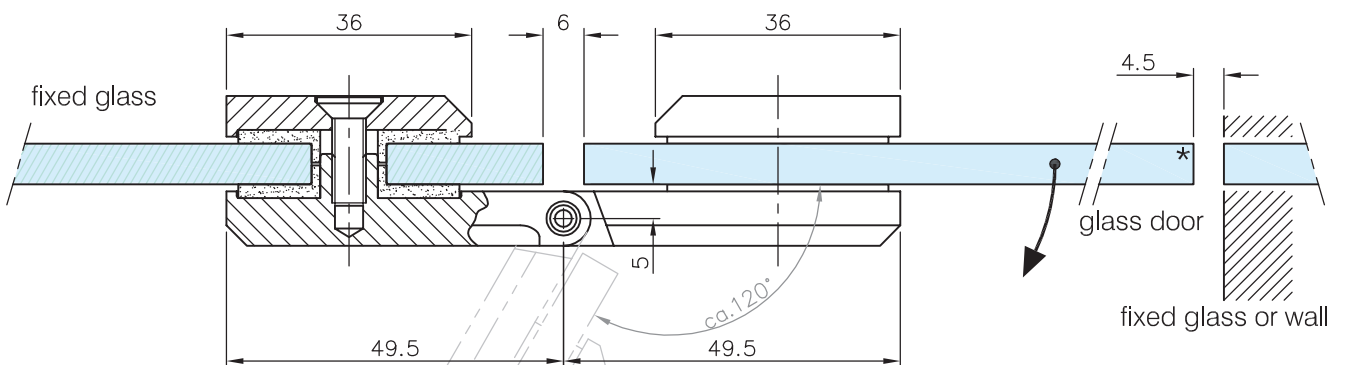

Glass Door Hinge - Glass/Glass Fixing - Square Profile

41.0305.000.12

* drawing shows 6mm glass

Glass Door Hinge - Glass/Glass Fixing - Square Profile

41.0305.000.12

max. load weights and door width