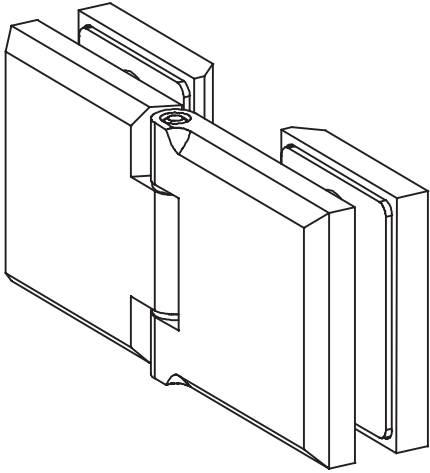

Glass Door Hinge - Glass/Glass Fixing - Square Profile

41.0305.000.12

* drawing shows 6mm glass

Glass Door Hinge - Glass/Glass Fixing - Square Profile

41.0305.000.12

max. load weights and door width