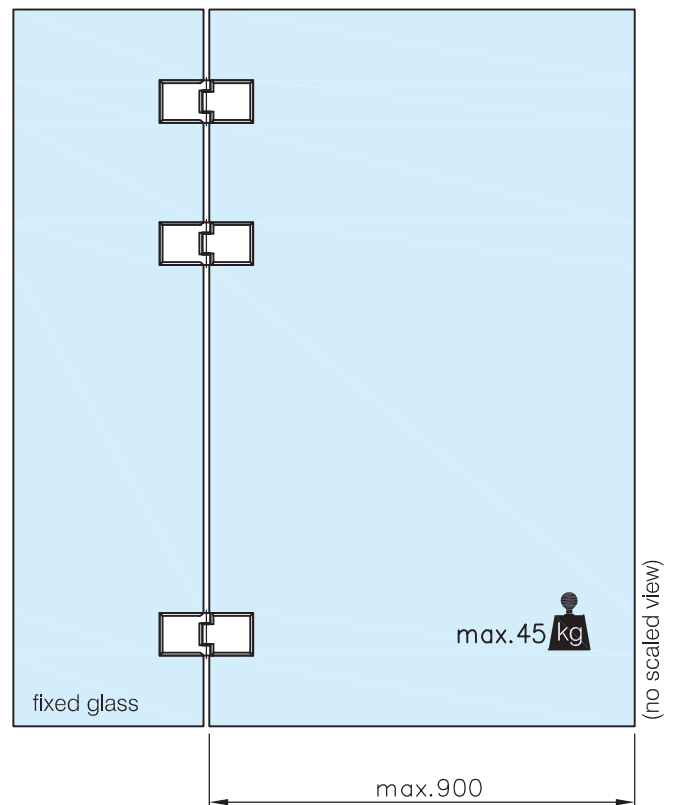

Glass Door Hinge - Glass/Glass Fixing - Square Profile

41.0305.000.12

* drawing shows 6mm glass

Glass Door Hinge - Glass/Glass Fixing - Square Profile

41.0305.000.12

max. load weights and door width