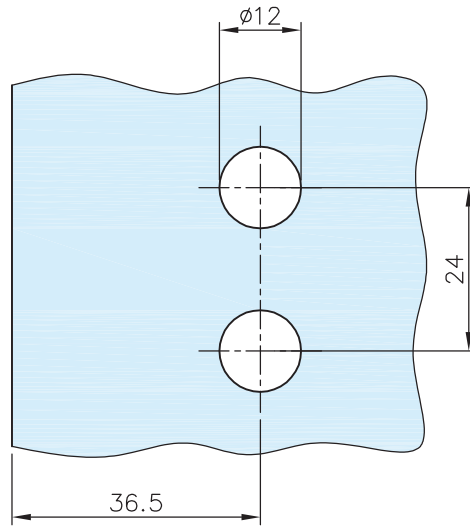

Glass Door Hinge - Glass/Wall Fixing - Square Profile

41.0306.000.12

*drawing shows 6mm glass

Glass Door Hinge - Glass/Wall Fixing - Square Profile

41.0306.000.12

glass cutout

max. load weights and door width