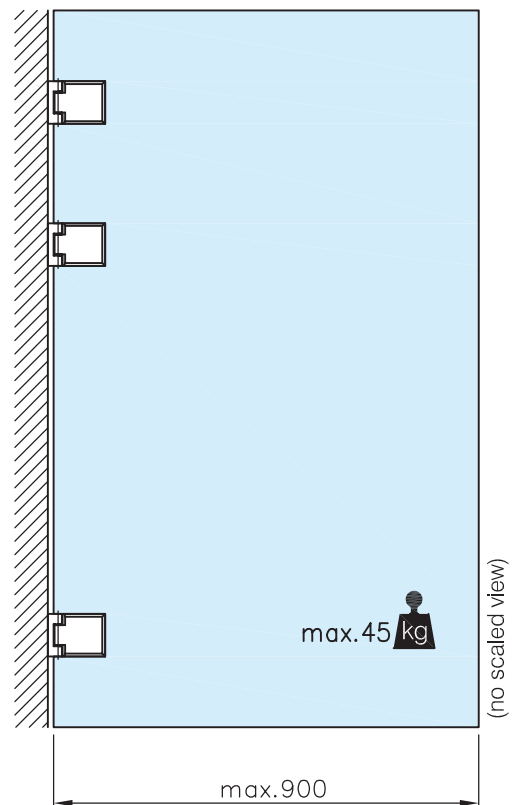

Glass Door Hinge - Glass/Wall Fixing - Square Profile

41.0306.000.12

*drawing shows 6mm glass

Glass Door Hinge - Glass/Wall Fixing - Square Profile

41.0306.000.12

glass cutout

max. load weights and door width