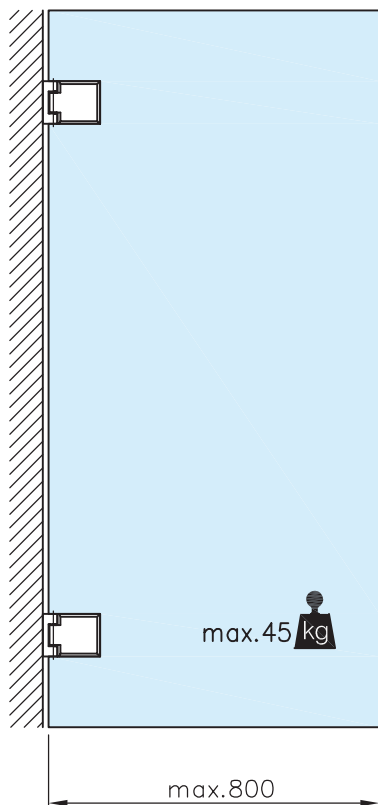

Glass Door Hinge - Glass/Wall Fixing - Square Profile

41.0306.000.12

*drawing shows 6mm glass

Glass Door Hinge - Glass/Wall Fixing - Square Profile

41.0306.000.12

glass cutout

max. load weights and door width