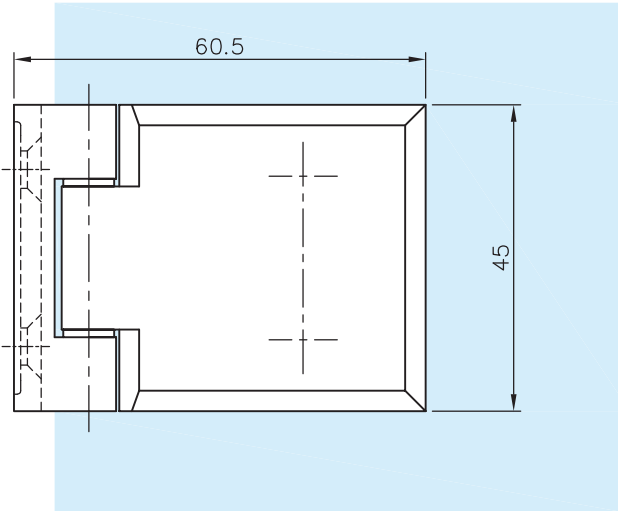

Glass Door Hinge - Glass/Wall Fixing - Square Profile

41.0306.000.12

*drawing shows 6mm glass

Glass Door Hinge - Glass/Wall Fixing - Square Profile

41.0306.000.12

glass cutout

max. load weights and door width