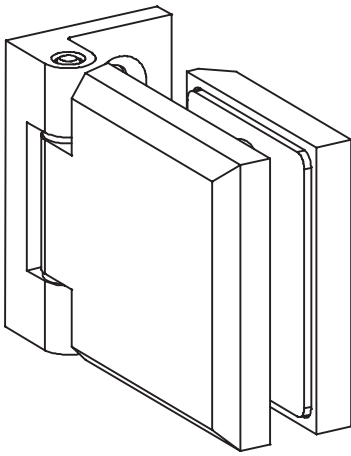

Glass Door Hinge - Glass/Wall Fixing - Square Profile

41.0306.000.12

*drawing shows 6mm glass

Glass Door Hinge - Glass/Wall Fixing - Square Profile

41.0306.000.12

glass cutout

max. load weights and door width