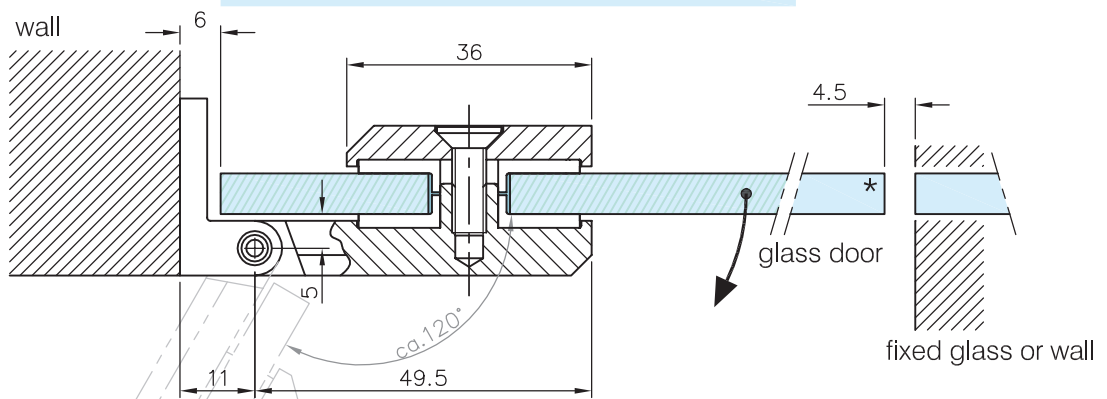

Glass Door Hinge - Glass/Wall Fixing - Square Profile

41.0306.000.12

*drawing shows 6mm glass

Glass Door Hinge - Glass/Wall Fixing - Square Profile

41.0306.000.12

glass cutout

max. load weights and door width