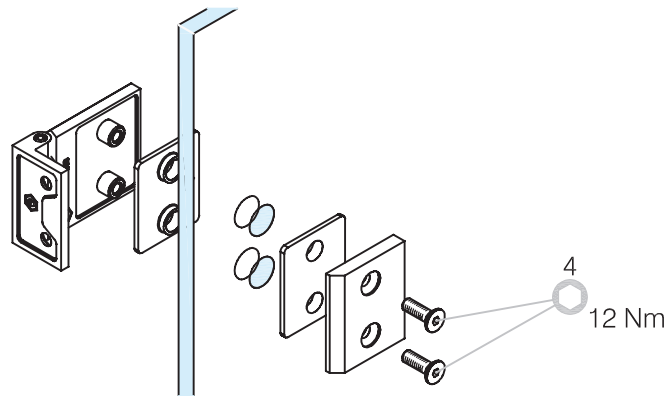

Glass Door Hinge - Glass/Wall Fixing - Square Profile

41.0306.000.12

*drawing shows 6mm glass

Glass Door Hinge - Glass/Wall Fixing - Square Profile

41.0306.000.12

glass cutout

max. load weights and door width