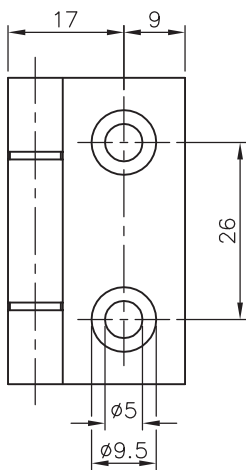

Glass Door Hinge - Glass/Wall Fixing - Square Profile

41.0306.000.12

*drawing shows 6mm glass

Glass Door Hinge - Glass/Wall Fixing - Square Profile

41.0306.000.12

glass cutout

max. load weights and door width