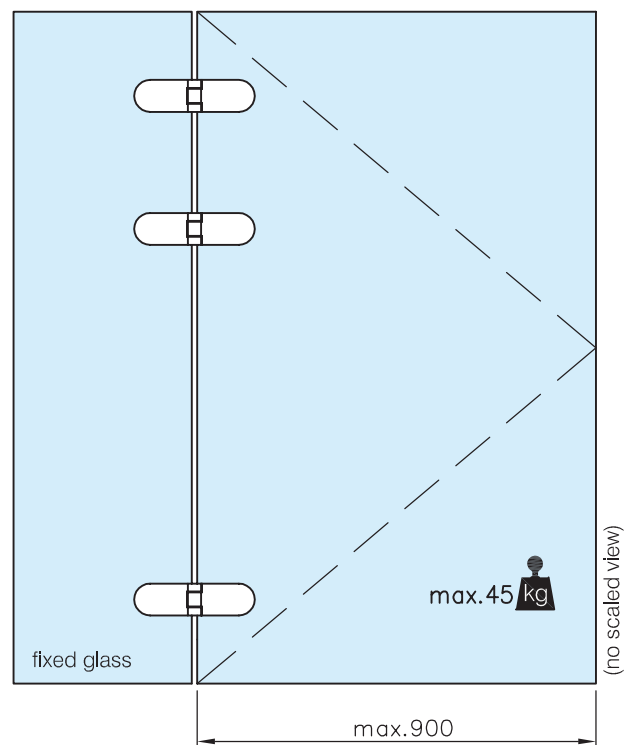

Glass to Glass Door Hinge - D Shaped - Inline

41.0405.000.12
41.0405.000.26

*drawing shows 8mm glass

Glass to Glass Door Hinge - D Shaped - Inline

41.0405.000.12
41.0405.000.26

max. load weights and door width