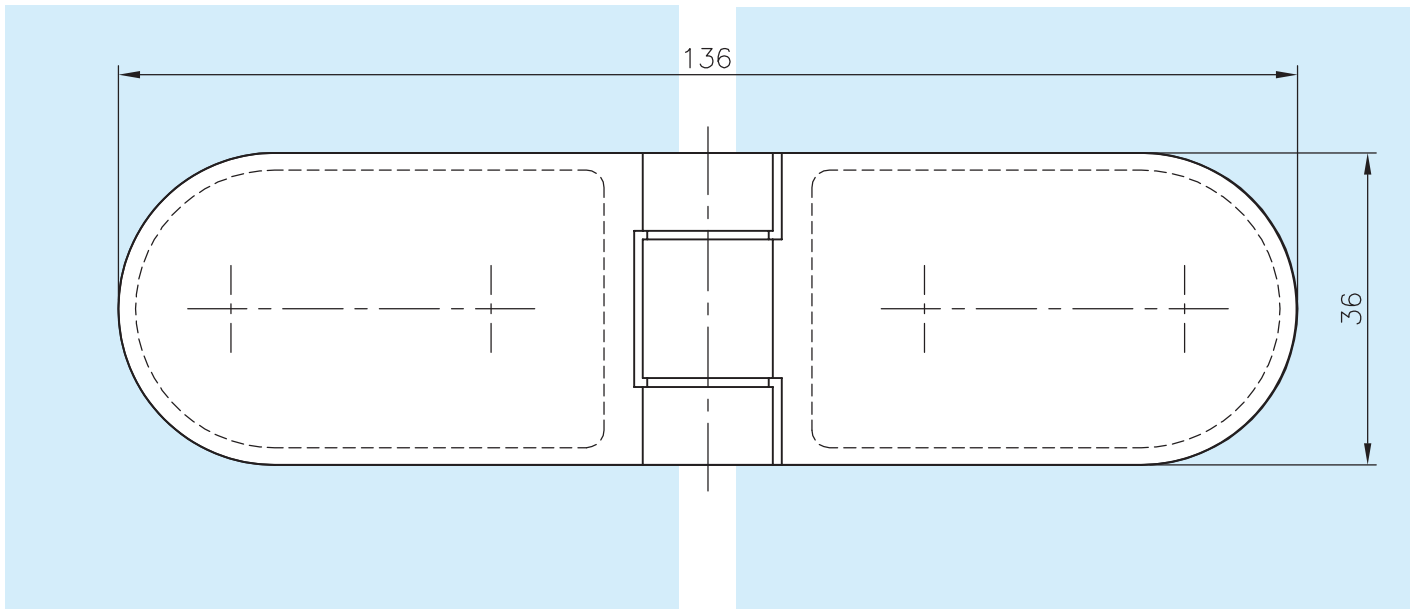

Glass to Glass Door Hinge - D Shaped - Inline

41.0405.000.12
41.0405.000.26

*drawing shows 8mm glass

Glass to Glass Door Hinge - D Shaped - Inline

41.0405.000.12
41.0405.000.26

max. load weights and door width