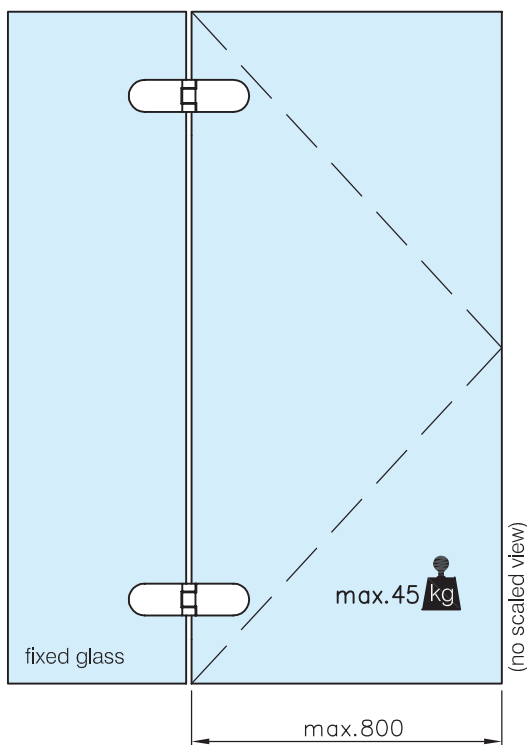

Glass to Glass Door Hinge - D Shaped - Inline

41.0405.000.12
41.0405.000.26

*drawing shows 8mm glass

Glass to Glass Door Hinge - D Shaped - Inline

41.0405.000.12
41.0405.000.26

max. load weights and door width