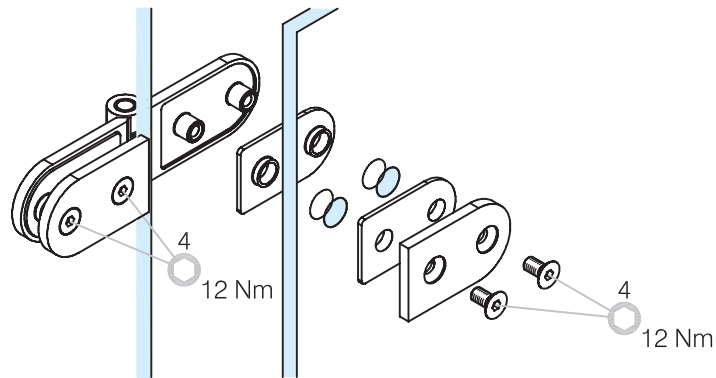

Glass to Glass Door Hinge - D Shaped - Inline

41.0405.000.12
41.0405.000.26

*drawing shows 8mm glass

Glass to Glass Door Hinge - D Shaped - Inline

41.0405.000.12
41.0405.000.26

max. load weights and door width