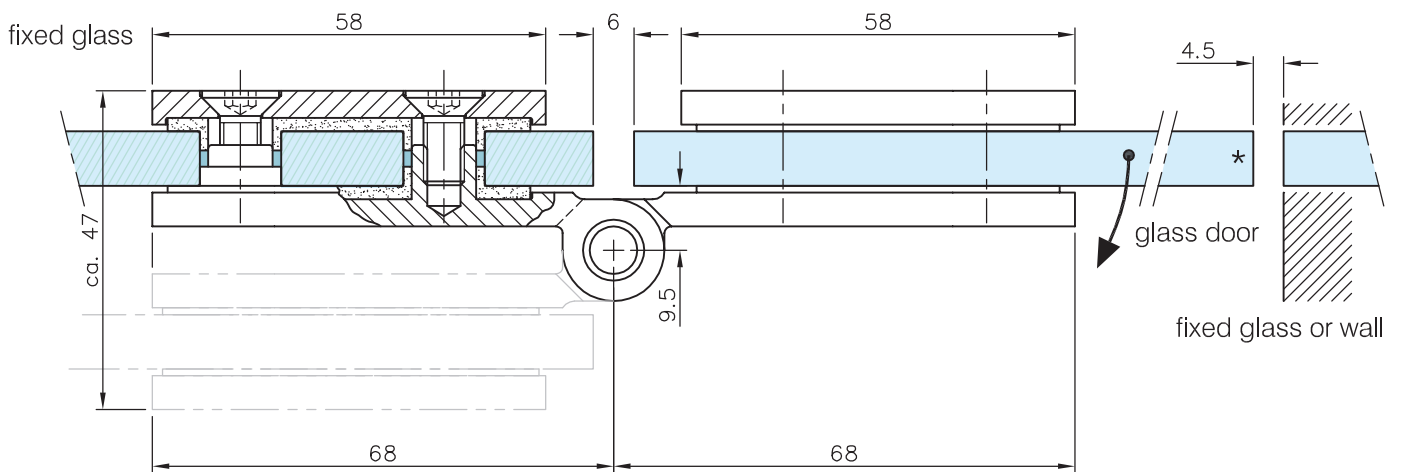

Glass to Glass Door Hinge - D Shaped - Inline

41.0405.000.12
41.0405.000.26

*drawing shows 8mm glass

Glass to Glass Door Hinge - D Shaped - Inline

41.0405.000.12
41.0405.000.26

max. load weights and door width