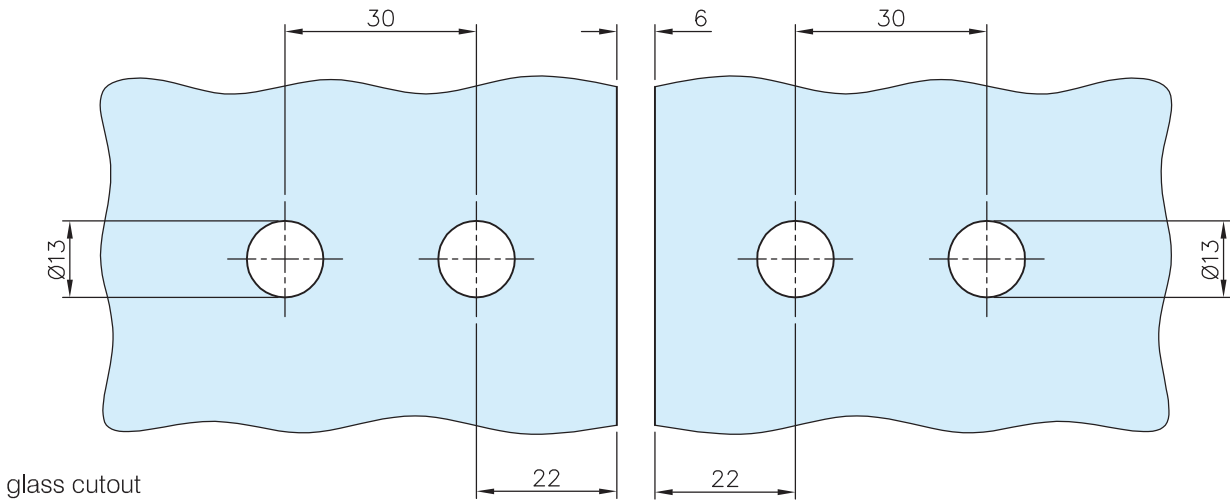

Glass to Glass Door Hinge - D Shaped - Inline

41.0405.000.12
41.0405.000.26

*drawing shows 8mm glass

Glass to Glass Door Hinge - D Shaped - Inline

41.0405.000.12
41.0405.000.26

max. load weights and door width