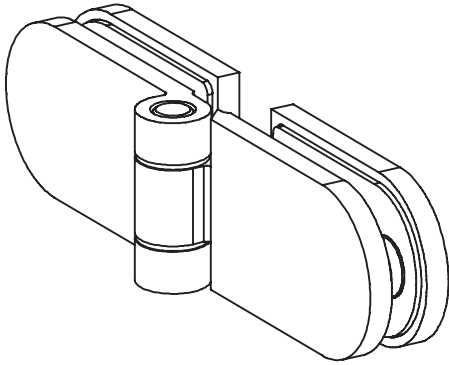

Glass to Glass Door Hinge - D Shaped - Inline

41.0405.000.12
41.0405.000.26

*drawing shows 8mm glass

Glass to Glass Door Hinge - D Shaped - Inline

41.0405.000.12
41.0405.000.26

max. load weights and door width