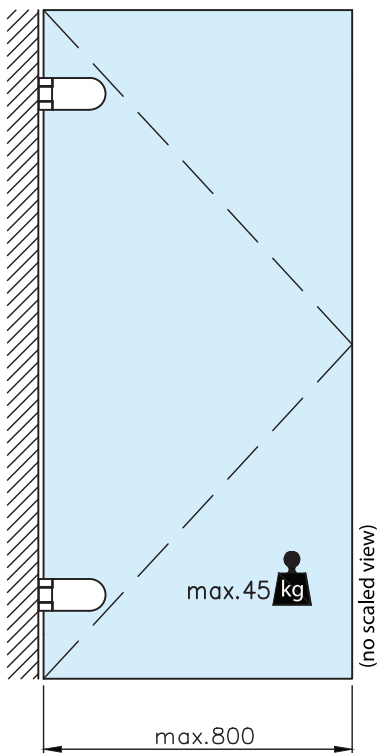

Wall to Glass Door Hinge - D Shaped - Inline

41.0406.000.12
41.0406.000.26

* drawing shows 8mm glass

Wall to Glass Door Hinge - D Shaped - Inline

41.0406.000.12
41.0406.000.26

max. load weights and door width