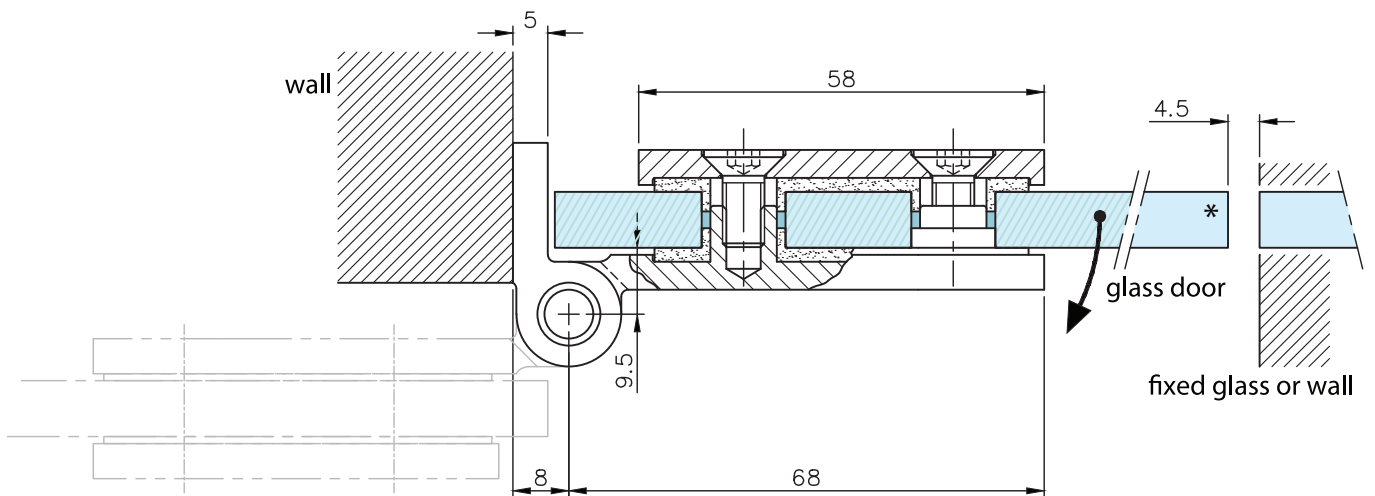

Wall to Glass Door Hinge - D Shaped - Inline

41.0406.000.12
41.0406.000.26

* drawing shows 8mm glass

Wall to Glass Door Hinge - D Shaped - Inline

41.0406.000.12
41.0406.000.26

max. load weights and door width