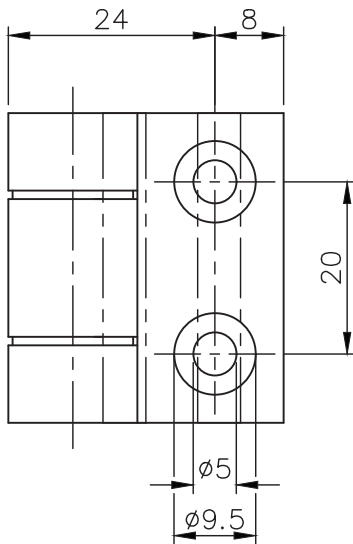

Wall to Glass Door Hinge - D Shaped - Inline

41.0406.000.12
41.0406.000.26

* drawing shows 8mm glass

Wall to Glass Door Hinge - D Shaped - Inline

41.0406.000.12
41.0406.000.26

max. load weights and door width