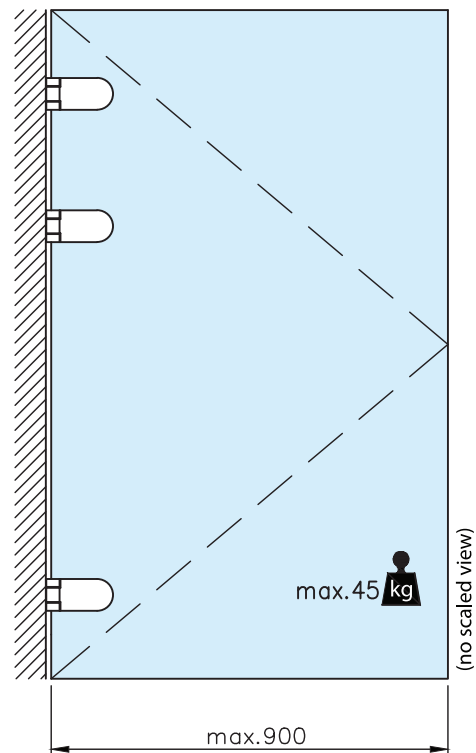

Wall to Glass Door Hinge - D Shaped - Inline

41.0406.000.12
41.0406.000.26

* drawing shows 8mm glass

Wall to Glass Door Hinge - D Shaped - Inline

41.0406.000.12
41.0406.000.26

max. load weights and door width