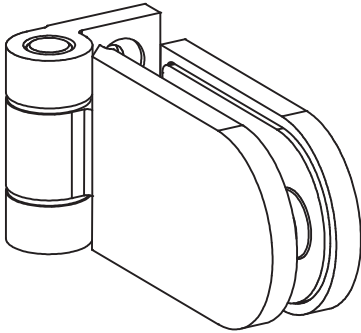

Wall to Glass Door Hinge - D Shaped - Inline

41.0406.000.12
41.0406.000.26

* drawing shows 8mm glass

Wall to Glass Door Hinge - D Shaped - Inline

41.0406.000.12
41.0406.000.26

max. load weights and door width