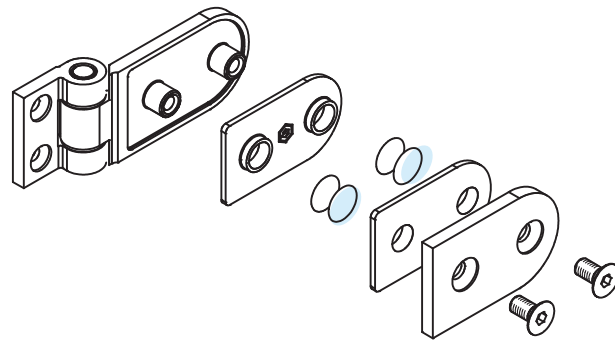

Wall to Glass Door Hinge - D Shaped - Inline

41.0406.000.12
41.0406.000.26

* drawing shows 8mm glass

Wall to Glass Door Hinge - D Shaped - Inline

41.0406.000.12
41.0406.000.26

max. load weights and door width