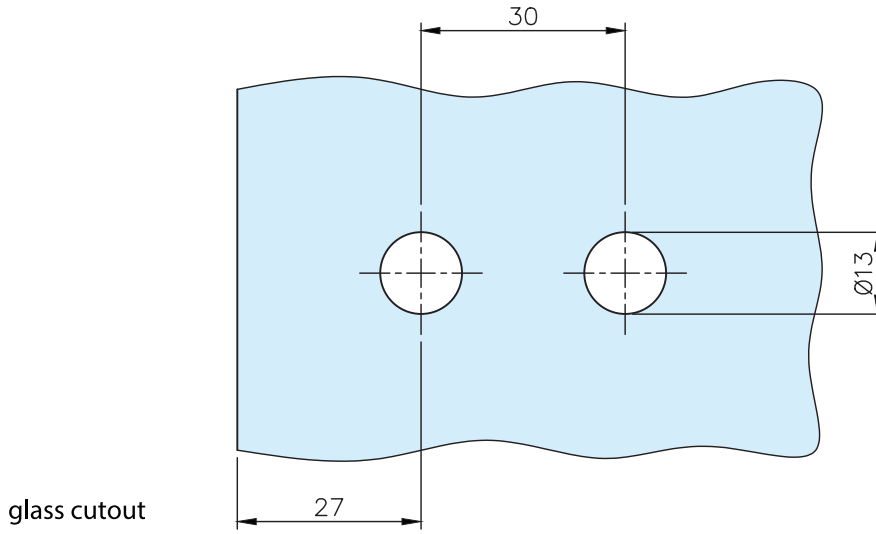

Wall to Glass Door Hinge - D Shaped - Inline

41.0406.000.12
41.0406.000.26

* drawing shows 8mm glass

Wall to Glass Door Hinge - D Shaped - Inline

41.0406.000.12
41.0406.000.26

max. load weights and door width