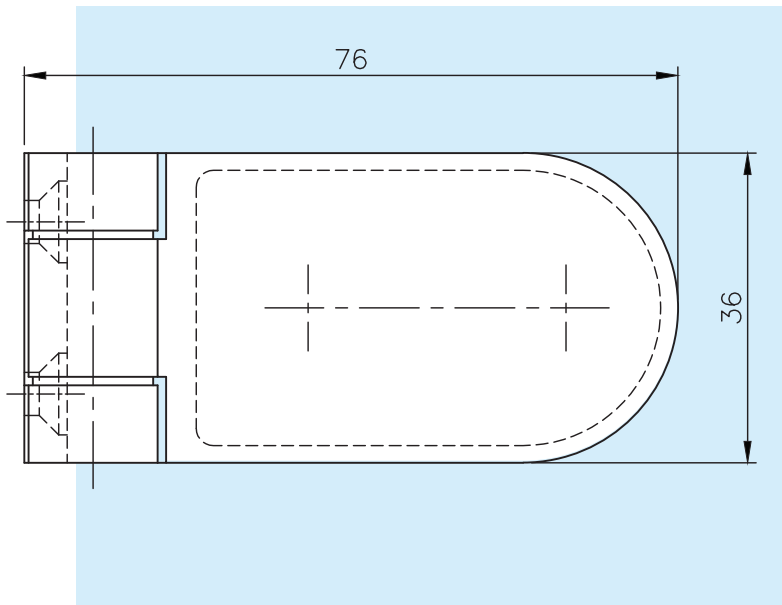

Wall to Glass Door Hinge - D Shaped - Inline

41.0406.000.12
41.0406.000.26

* drawing shows 8mm glass

Wall to Glass Door Hinge - D Shaped - Inline

41.0406.000.12
41.0406.000.26

max. load weights and door width