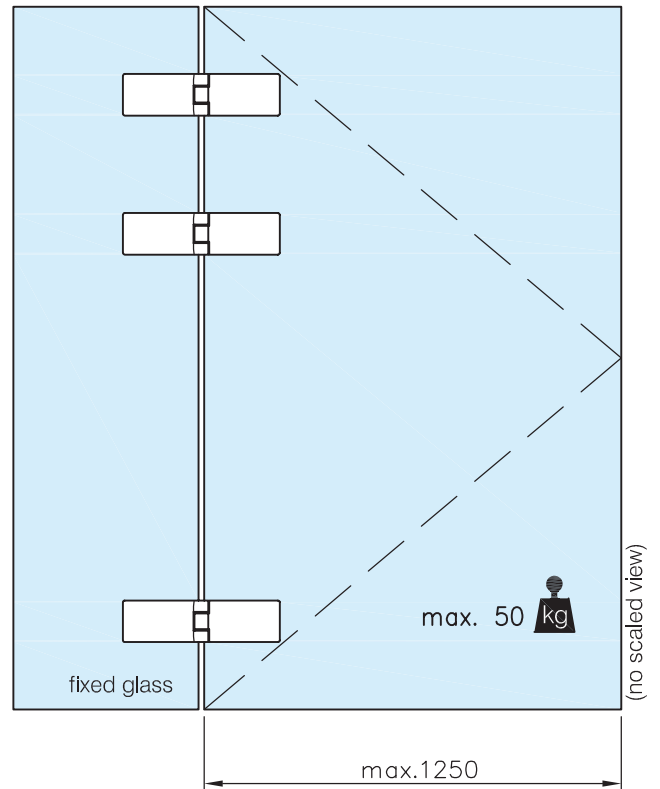

## Glass Door Hinge - Glass/Glass Fixing - Long Profile

Options:  6 mm - 10mm  1200 mm max.  50 kg max.  DIN left +  DIN right

Material: Stainless steel AISI 304

Weight: 0.749 kg

Finish: **Stainless steel design**  
**41.0502.180.12**

**Anthracite black design**  
**41.0502.180.26**

**Chrome design**  
**41.0502.180.10**

\* drawing shows 8mm glass

## Glass Door Hinge - Glass/Glass Fixing - Long Profile

glass cutout

max. load weights and door width