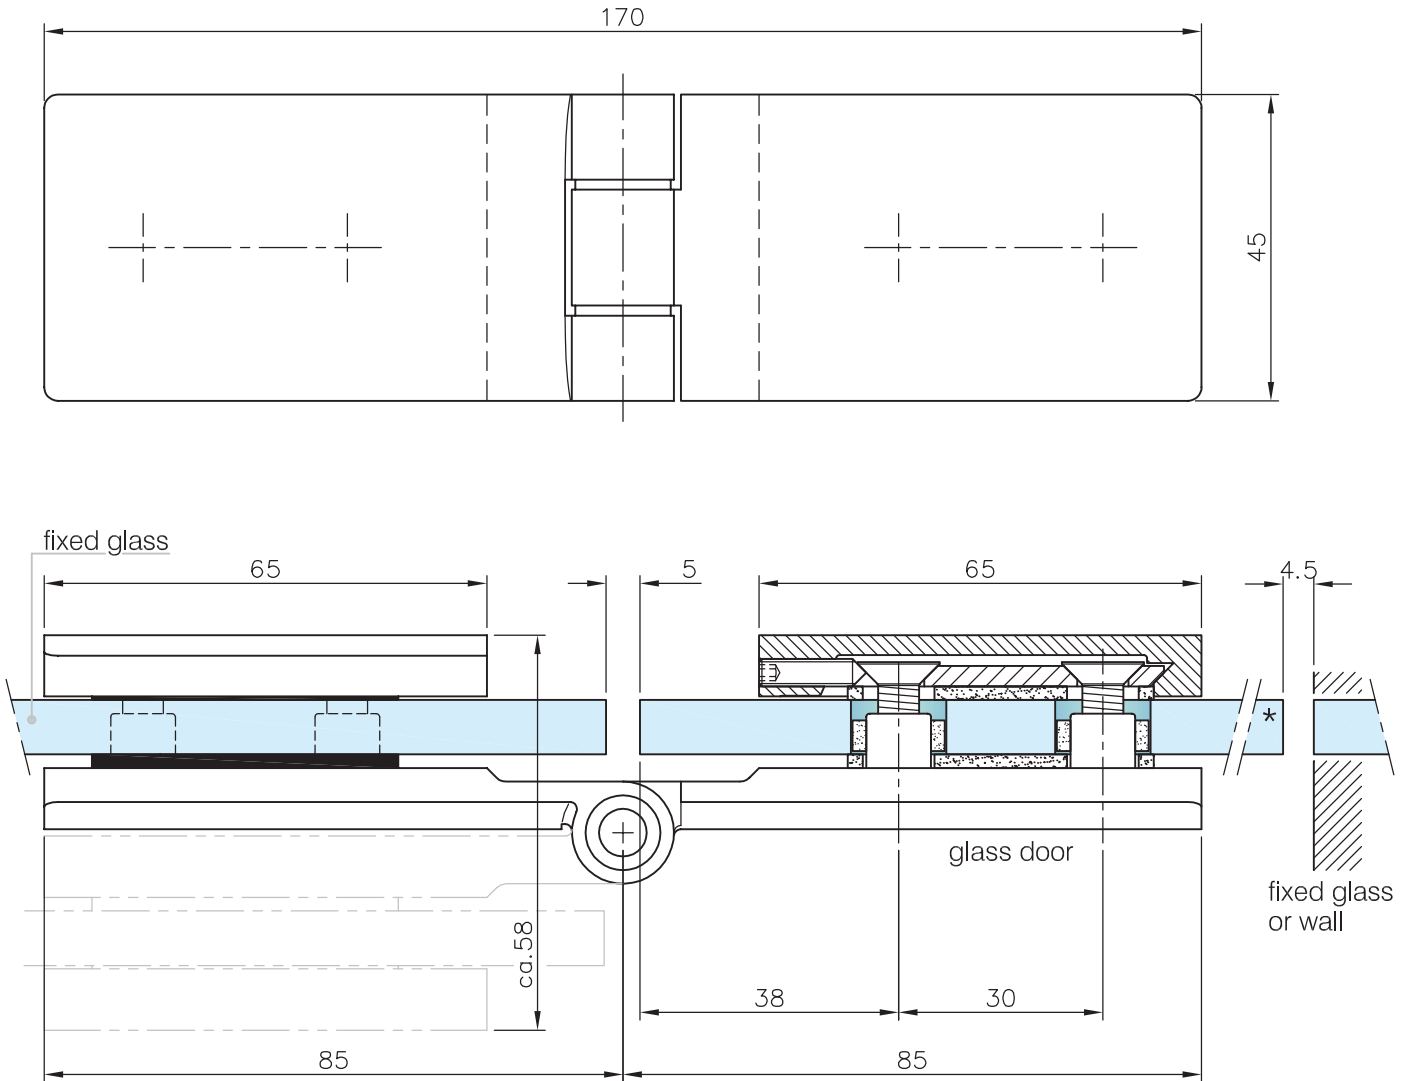

**Glass Door Hinge - Glass/Wall Fixing - Long Profile**

**41.0502.180.12**

\*drawing shows 8mm glass

**Glass Door Hinge - Glass/Wall Fixing - Long Profile**

**41.0502.180.12**

glass cutout

max. load weights and door width