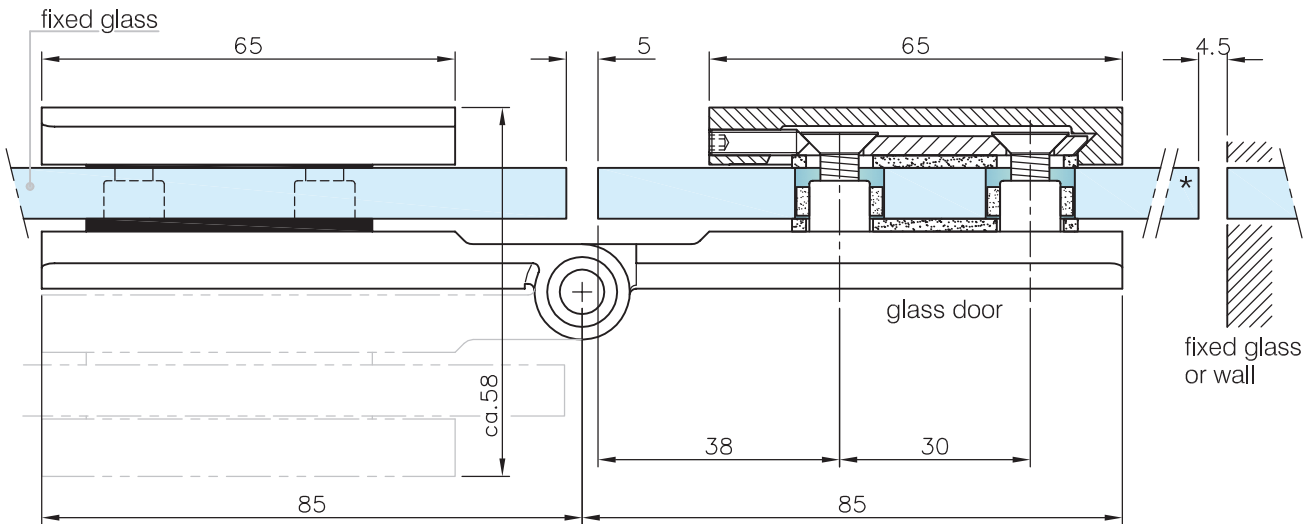

## Glass Door Hinge - Glass/Glass Fixing - Long Profile

Options:  6 mm - 10mm  1200 mm max.  50 kg max.  DIN left +  DIN right

Material: Stainless steel AISI 304

Weight: 0.749 kg

Finish: **Stainless steel design**  
**41.0502.180.12**

**Anthracite black design**  
**41.0502.180.26**

**Chrome design**  
**41.0502.180.10**

\* drawing shows 8mm glass

## Glass Door Hinge - Glass/Glass Fixing - Long Profile

glass cutout

max. load weights and door width