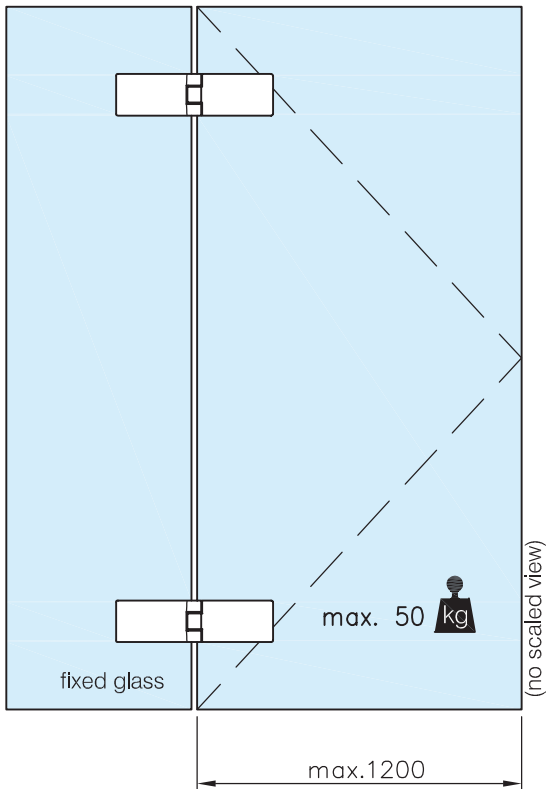

## Glass Door Hinge - Glass/Glass Fixing - Long Profile

Options:  6 mm - 10mm  1200 mm max.  50 kg max.  DIN left +  DIN right

Material: Stainless steel AISI 304

Weight: 0.749 kg

Finish: **Stainless steel design**  
**41.0502.180.12**

**Anthracite black design**  
**41.0502.180.26**

**Chrome design**  
**41.0502.180.10**

\* drawing shows 8mm glass

## Glass Door Hinge - Glass/Glass Fixing - Long Profile

glass cutout

max. load weights and door width