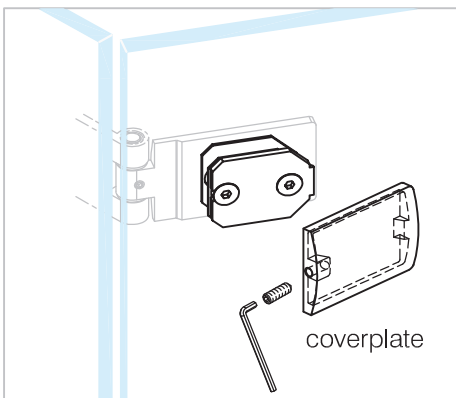

## Glass Door Hinge - Glass/Glass Fixing - Long Profile

Options:  6 mm - 10mm  1200 mm max.  50 kg max.  DIN left +  DIN right

Material: Stainless steel AISI 304

Weight: 0.749 kg

Finish: **Stainless steel design**  
**41.0502.180.12**

**Anthracite black design**  
**41.0502.180.26**

**Chrome design**  
**41.0502.180.10**

\* drawing shows 8mm glass

## Glass Door Hinge - Glass/Glass Fixing - Long Profile

glass cutout

max. load weights and door width