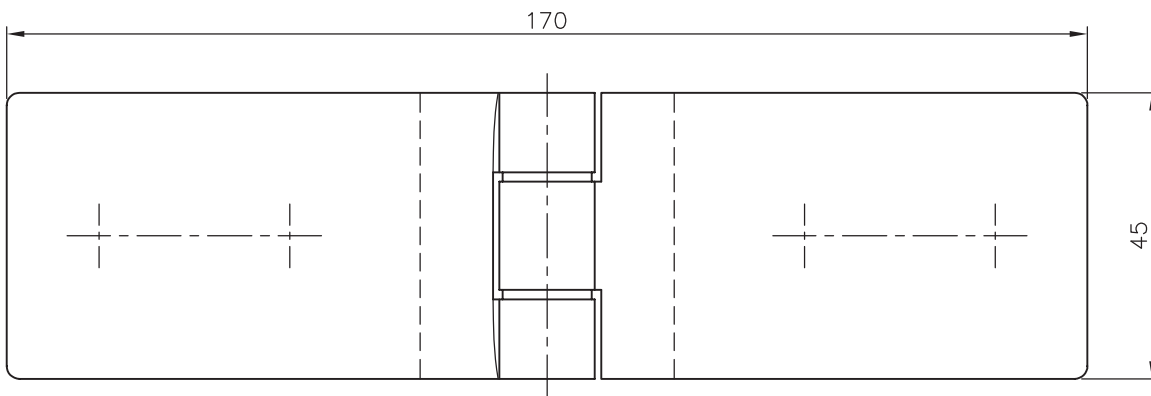

## Glass Door Hinge - Glass/Glass Fixing - Long Profile

Options:  6 mm - 10mm  1200 mm max.  50 kg max.  DIN left +  DIN right

Material: Stainless steel AISI 304

Weight: 0.749 kg

Finish: **Stainless steel design**  
**41.0502.180.12**

**Anthracite black design**  
**41.0502.180.26**

**Chrome design**  
**41.0502.180.10**

\* drawing shows 8mm glass