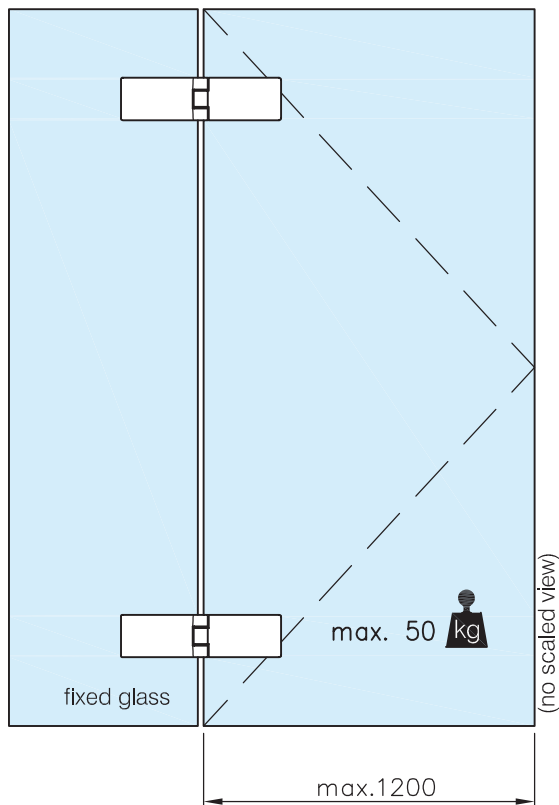

**Glass Door Hinge - Glass/Wall Fixing - Long Profile**

**41.0502.180.12**

\*drawing shows 8mm glass

**Glass Door Hinge - Glass/Wall Fixing - Long Profile**

**41.0502.180.12**

glass cutout

max. load weights and door width