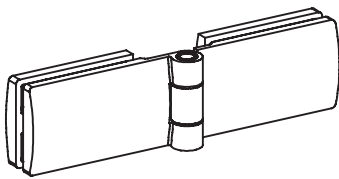

## Glass Door Hinge - Glass/Glass Fixing - Long Profile

Options:  6 mm - 10mm  1200 mm max.  50 kg max.  DIN left +  DIN right

Material: Stainless steel AISI 304

Weight: 0.749 kg

Finish: **Stainless steel design**  
**41.0502.180.12**

**Anthracite black design**  
**41.0502.180.26**

**Chrome design**  
**41.0502.180.10**

\* drawing shows 8mm glass