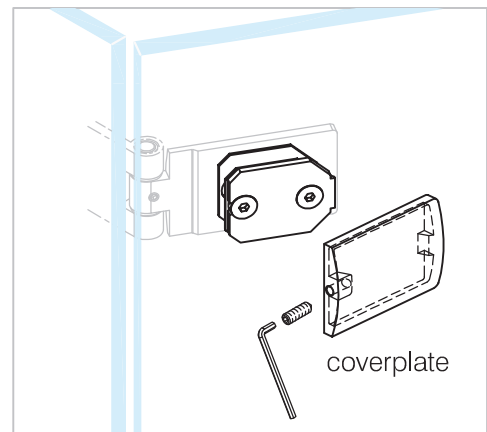

**Glass Door Hinge - Glass/Wall Fixing - Long Profile**

**41.0502.180.12**

\*drawing shows 8mm glass

**Glass Door Hinge - Glass/Wall Fixing - Long Profile**

**41.0502.180.12**

glass cutout

max. load weights and door width