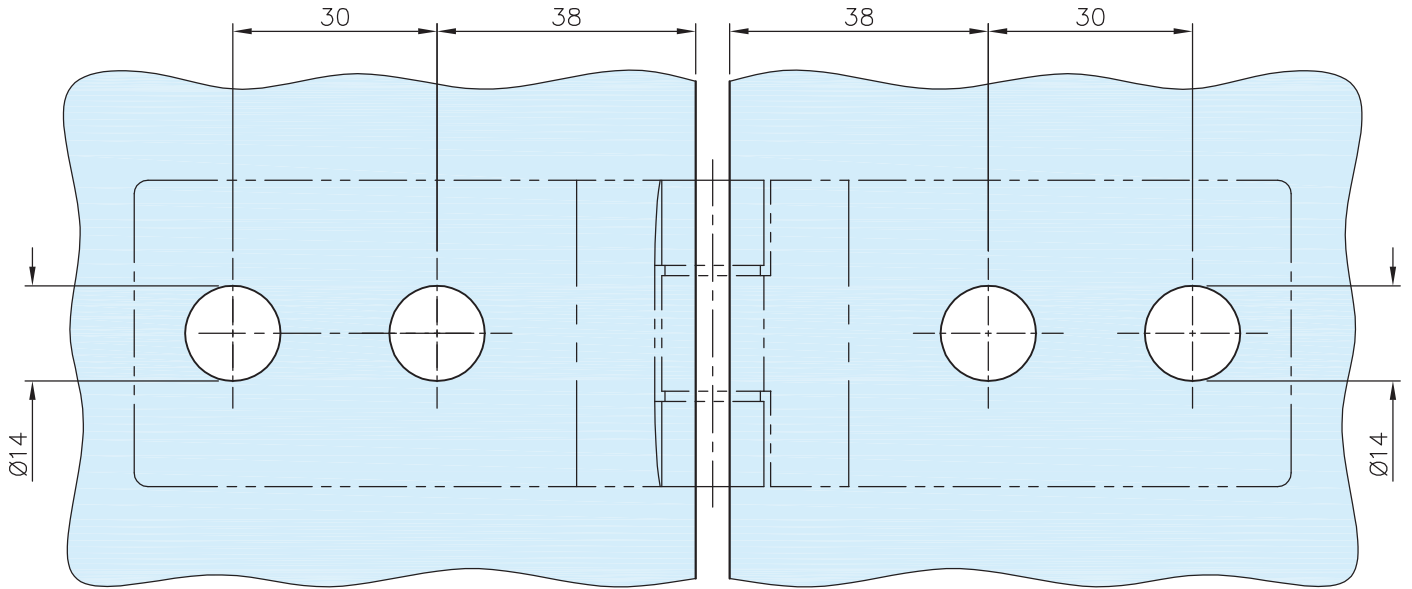

**Glass Door Hinge - Glass/Wall Fixing - Long Profile**

**41.0502.180.12**

\*drawing shows 8mm glass

**Glass Door Hinge - Glass/Wall Fixing - Long Profile**

**41.0502.180.12**

glass cutout

max. load weights and door width