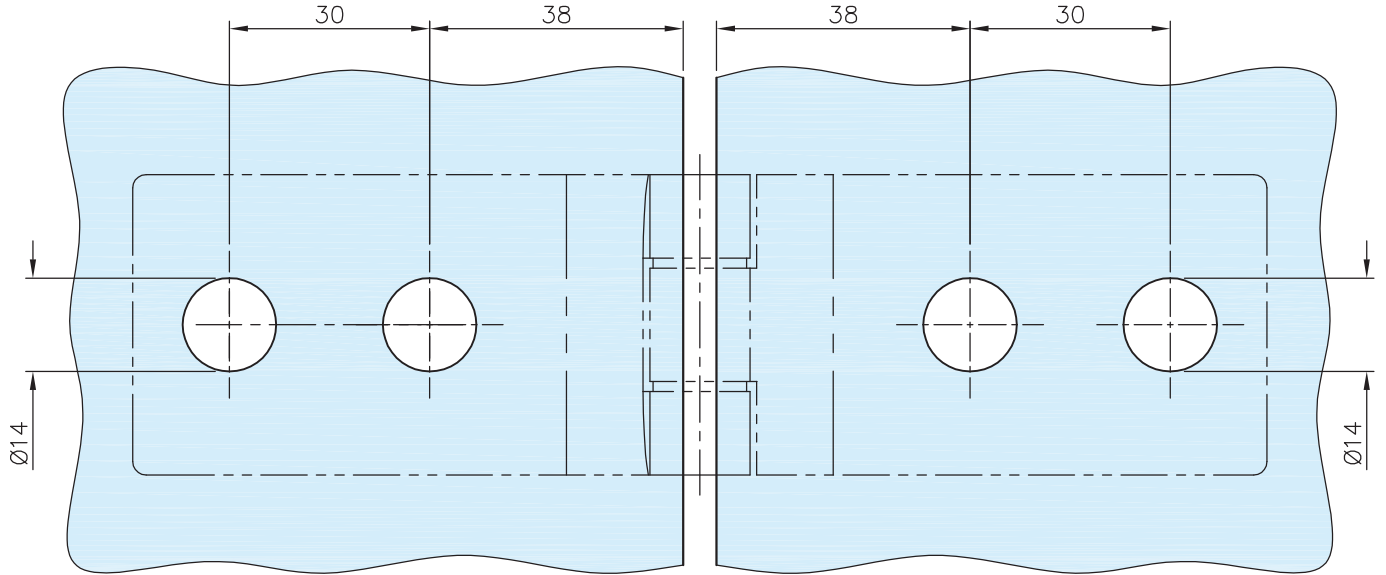

## Glass Door Hinge - Glass/Glass Fixing - Long Profile

Options:  6 mm - 10mm  1200 mm max.  50 kg max.  DIN left +  DIN right

Material: Stainless steel AISI 304

Weight: 0.749 kg

Finish: **Stainless steel design**  
**41.0502.180.12**

**Anthracite black design**  
**41.0502.180.26**

**Chrome design**  
**41.0502.180.10**

\* drawing shows 8mm glass

## Glass Door Hinge - Glass/Glass Fixing - Long Profile

glass cutout

max. load weights and door width