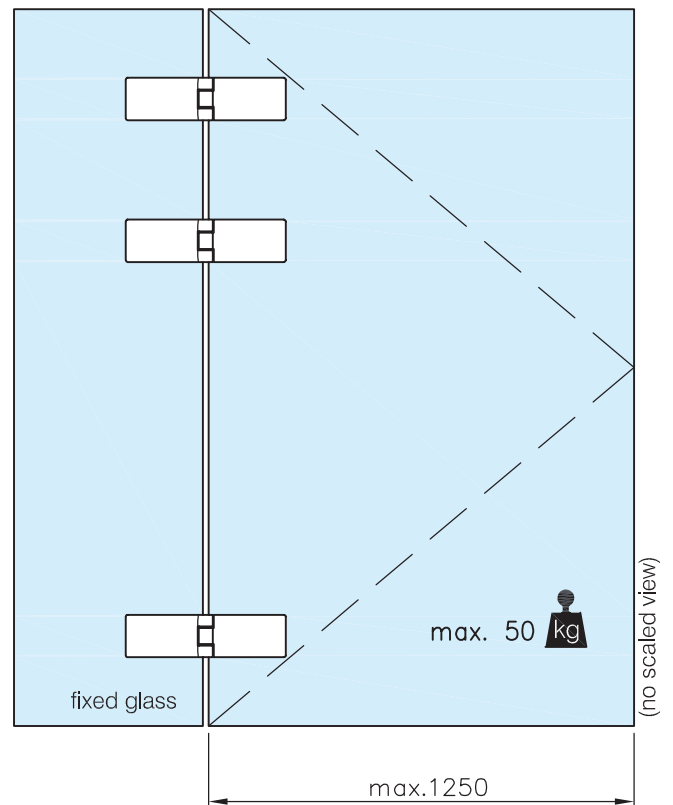

**Glass Door Hinge - Glass/Wall Fixing - Long Profile**

**41.0502.180.12**

\*drawing shows 8mm glass

**Glass Door Hinge - Glass/Wall Fixing - Long Profile**

**41.0502.180.12**

glass cutout

max. load weights and door width