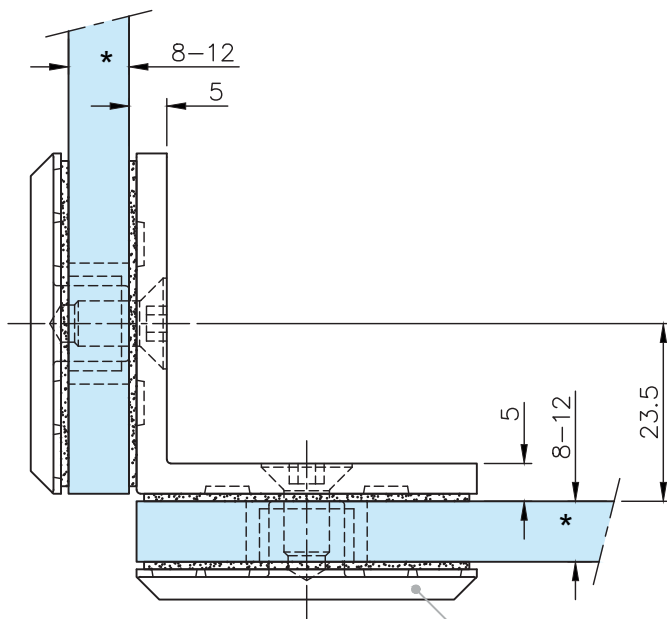

Square 90 Degree Glass Mount Clamp for Glass Walls & Shower Cubicles

Options:

Material:	Stainless steel AISI 304	Weight: 0,25 kg		
Finish:	Stainless steel design 40.4012.090.12	Chrome design 40.4012.090.10	Anthracite design 40.4012.090.26	

* drawing shows 8mm glass

Square 90 Degree Glass Mount Clamp for Glass Walls & Shower Cubicles

Glass preparation: