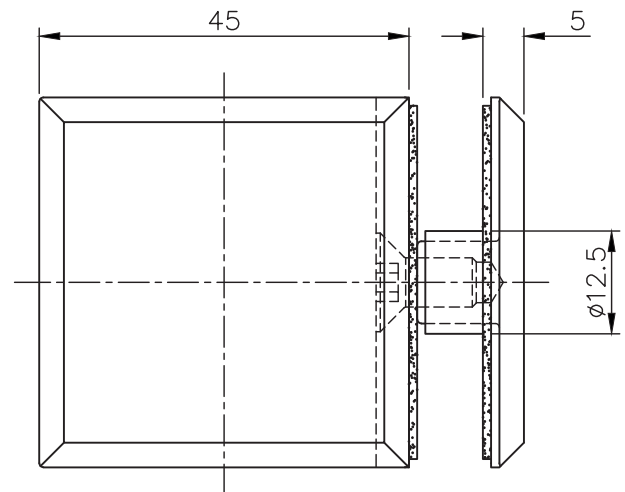

Square 90 Degree Glass Mount Clamp for Glass Walls & Shower Cubicles

Options:

Material:	Stainless steel AISI 304	Weight: 0,25 kg		
Finish:	Stainless steel design 40.4012.090.12	Chrome design 40.4012.090.10	Anthracite design 40.4012.090.26	

* drawing shows 8mm glass

Square 90 Degree Glass Mount Clamp for Glass Walls & Shower Cubicles

Glass preparation: