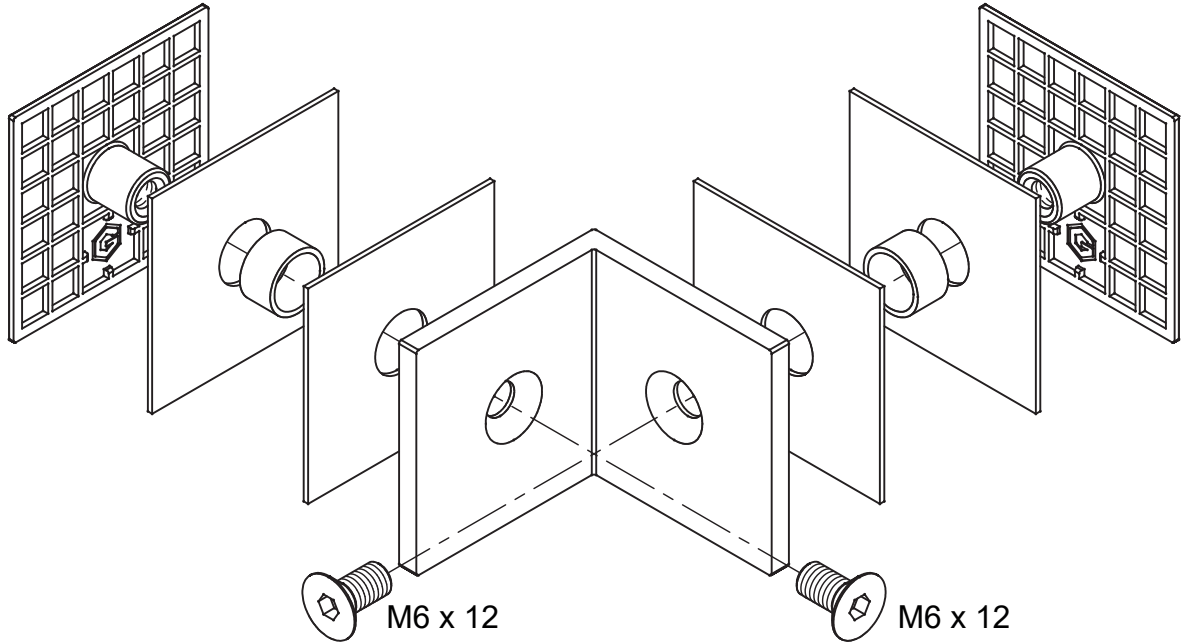

Square 90 Degree Glass Mount Clamp for Glass Walls & Shower Cubicles

Options:

Material:	Stainless steel AISI 304	Weight: 0,25 kg		
Finish:	Stainless steel design 40.4012.090.12	Chrome design 40.4012.090.10	Anthracite design 40.4012.090.26	

* drawing shows 8mm glass

Square 90 Degree Glass Mount Clamp for Glass Walls & Shower Cubicles

Glass preparation: