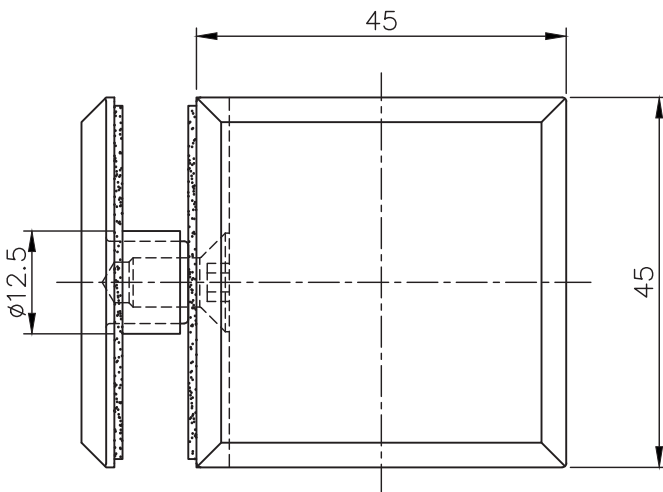

Square 90 Degree Glass Mount Clamp for Glass Walls & Shower Cubicles

Options:

Material:	Stainless steel AISI 304	Weight: 0,25 kg		
Finish:	Stainless steel design 40.4012.090.12	Chrome design 40.4012.090.10	Anthracite design 40.4012.090.26	

* drawing shows 8mm glass

Square 90 Degree Glass Mount Clamp for Glass Walls & Shower Cubicles

Glass preparation: