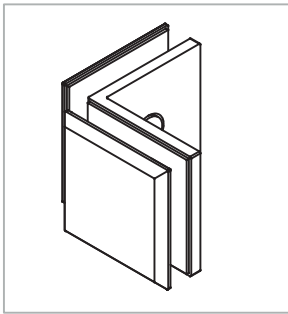

Square 90 Degree Glass Mount Clamp for Glass Walls & Shower Cubicles

Options:

Material:	Stainless steel AISI 304	Weight: 0,25 kg		
Finish:	Stainless steel design 40.4012.090.12	Chrome design 40.4012.090.10	Anthracite design 40.4012.090.26	

* drawing shows 8mm glass

Square 90 Degree Glass Mount Clamp for Glass Walls & Shower Cubicles

Glass preparation: