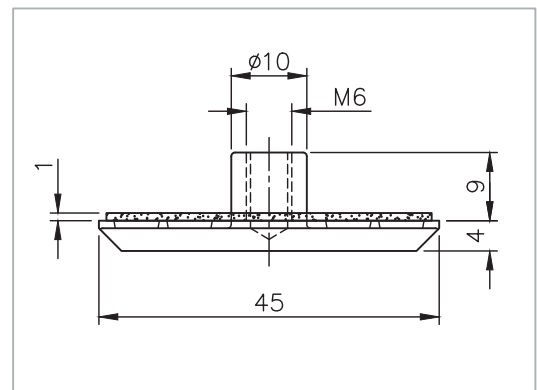

Square 90 Degree Glass Mount Clamp for Glass Walls & Shower Cubicles

Options:

Material:	Stainless steel AISI 304	Weight: 0,25 kg		
Finish:	Stainless steel design 40.4012.090.12	Chrome design 40.4012.090.10	Anthracite design 40.4012.090.26	

* drawing shows 8mm glass

Square 90 Degree Glass Mount Clamp for Glass Walls & Shower Cubicles

Glass preparation: