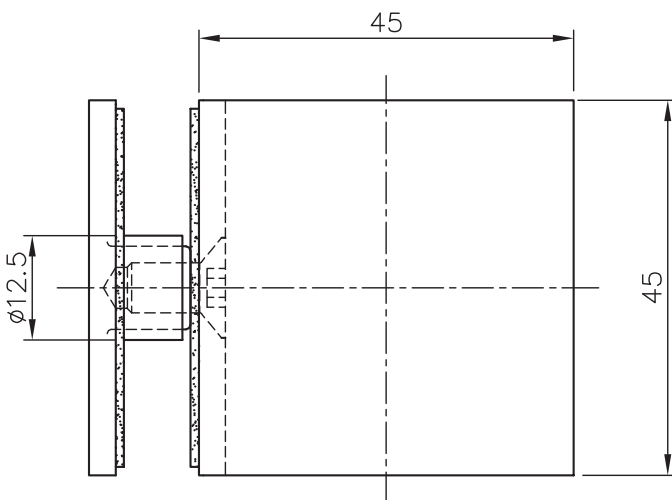

## Square 90 Degree Glass Mount Clamp - Matt Brass Effect

Options:

Material: Stainless steel AISI 304

Weight: 0,210 kg

Finish: Matt brass design  
40.4012.090.21

\* drawing shows 8mm glass

## Square 90 Degree Glass Mount Clamp - Matt Brass Effect

Glass preparation: