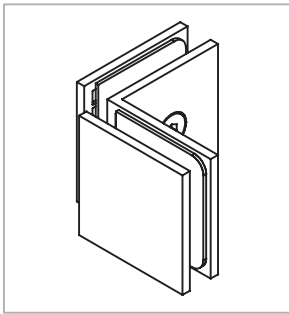

## Square 90 Degree Glass Mount Clamp - Matt Brass Effect

Options:

Material: Stainless steel AISI 304

Weight: 0,210 kg

Finish: Matt brass design  
40.4012.090.21

\* drawing shows 8mm glass

## Square 90 Degree Glass Mount Clamp - Matt Brass Effect

Glass preparation: