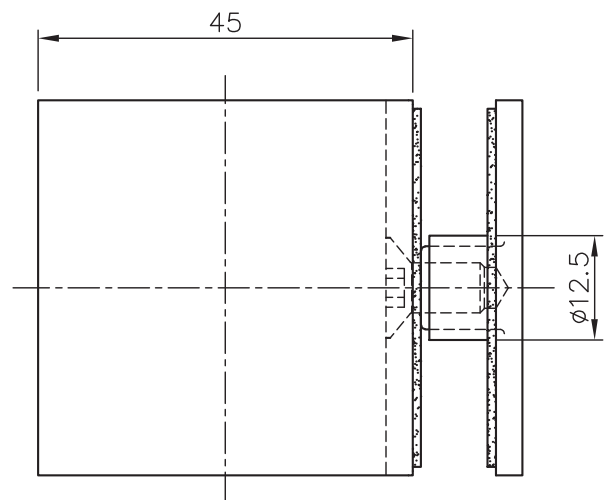

## Square 90 Degree Glass Mount Clamp - Matt Brass Effect

Options:

Material: Stainless steel AISI 304

Weight: 0,210 kg

Finish: Matt brass design  
40.4012.090.21

\* drawing shows 8mm glass

## Square 90 Degree Glass Mount Clamp - Matt Brass Effect

Glass preparation: