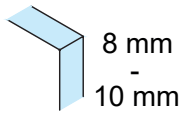

## Square 90 Degree Glass Mount Clamp - Matt Brass Effect

Options:

Material: Stainless steel AISI 304

Weight: 0,210 kg

Finish: Matt brass design  
40.4012.090.21

\* drawing shows 8mm glass

## Square 90 Degree Glass Mount Clamp - Matt Brass Effect

Glass preparation: