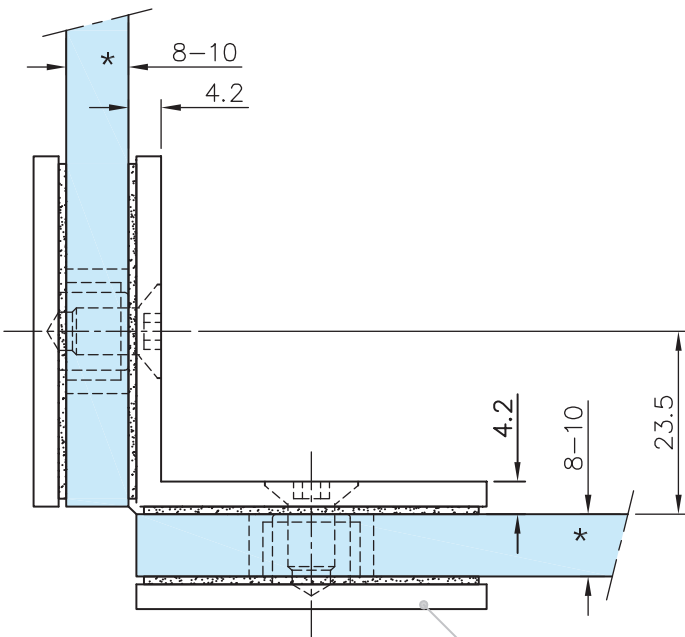

## Square 90 Degree Glass Mount Clamp - Matt Brass Effect

Options:

Material: Stainless steel AISI 304

Weight: 0,210 kg

Finish: Matt brass design  
40.4012.090.21

\* drawing shows 8mm glass

## Square 90 Degree Glass Mount Clamp - Matt Brass Effect

Glass preparation: