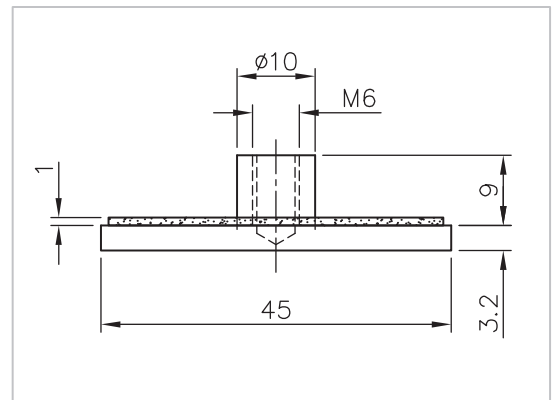

## Square 90 Degree Glass Mount Clamp - Matt Brass Effect

Options:

Material: Stainless steel AISI 304

Weight: 0,210 kg

Finish: Matt brass design  
40.4012.090.21

\* drawing shows 8mm glass

## Square 90 Degree Glass Mount Clamp - Matt Brass Effect

Glass preparation: