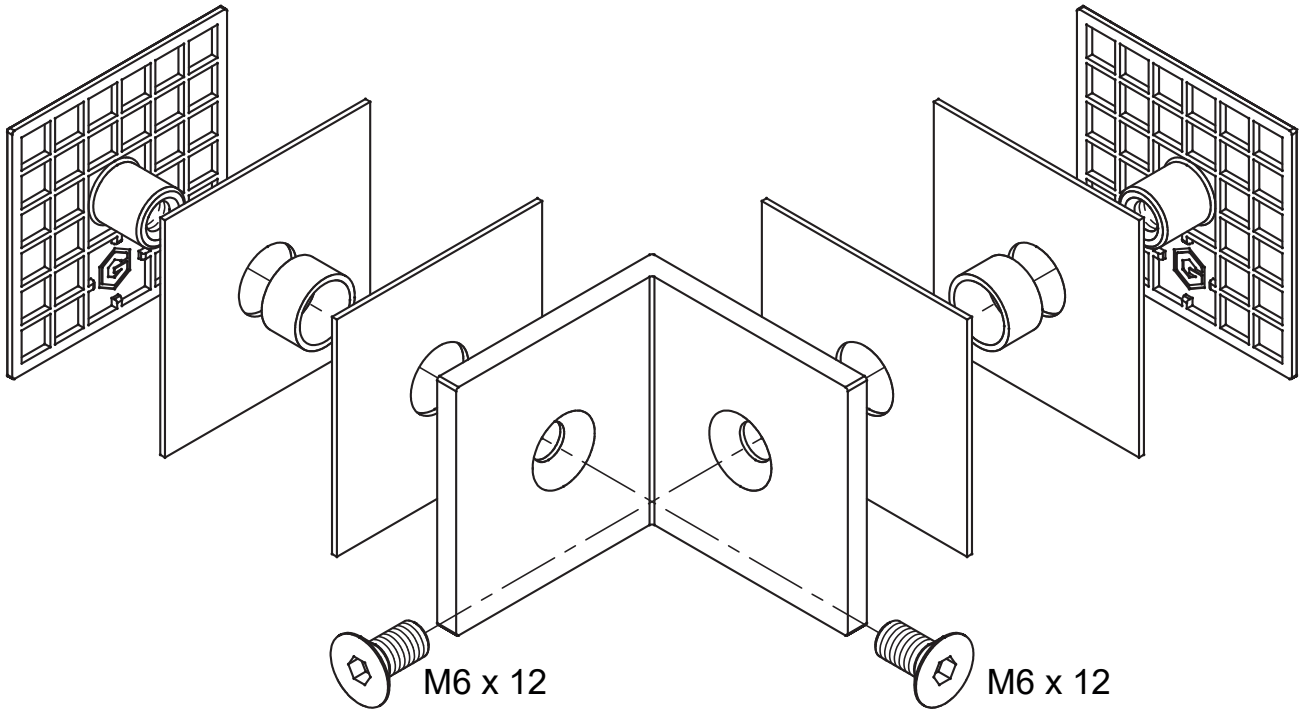

## Square 90 Degree Glass Mount Clamp - Matt Brass Effect

Options:

Material: Stainless steel AISI 304

Weight: 0,210 kg

Finish: Matt brass design  
40.4012.090.21

\* drawing shows 8mm glass

## Square 90 Degree Glass Mount Clamp - Matt Brass Effect

Glass preparation: