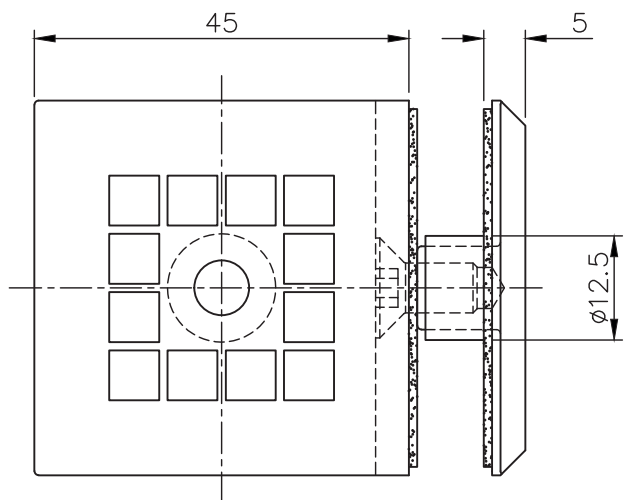

Square 90 Degree Wall Mount Glass Clamp for Glass Walls & Shower Cubicles

Options:

| | | | |
|-----------|--|---------------------------------|-------------------------------------|
| Material: | Stainless steel AISI 304 | | Weight: 0,18 kg |
| Finish: | Stainless steel design 40.4112.090.12 | Chrome design 40.4112.090.10 | Anthracite design 40.4112.090.26 |

* drawing shows 8mm glass

Square 90 Degree Wall Mount Glass Clamp for Glass Walls & Shower Cubicles

Glass preparation: