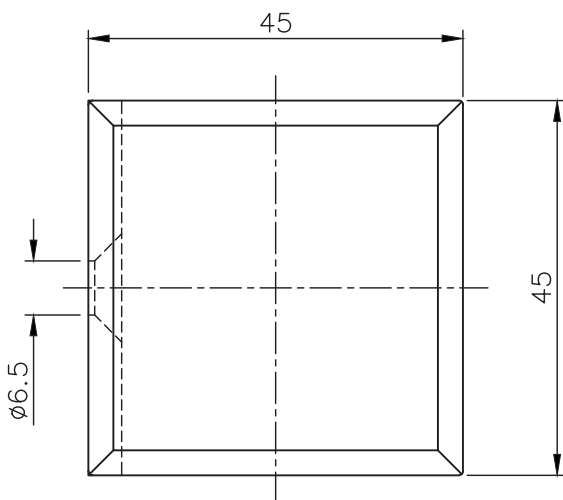

Square 90 Degree Wall Mount Glass Clamp for Glass Walls & Shower Cubicles

Options:

| | | | |
|-----------|--|---------------------------------|-------------------------------------|
| Material: | Stainless steel AISI 304 | | Weight: 0,18 kg |
| Finish: | Stainless steel design 40.4112.090.12 | Chrome design 40.4112.090.10 | Anthracite design 40.4112.090.26 |

* drawing shows 8mm glass

Square 90 Degree Wall Mount Glass Clamp for Glass Walls & Shower Cubicles

Glass preparation: