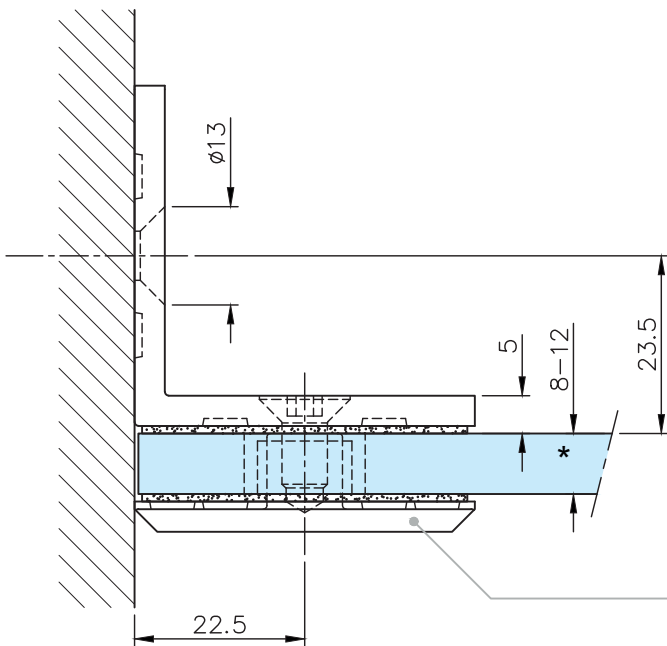

Square 90 Degree Wall Mount Glass Clamp for Glass Walls & Shower Cubicles

Options:

| | | | |
|-----------|--|---------------------------------|-------------------------------------|
| Material: | Stainless steel AISI 304 | | Weight: 0,18 kg |
| Finish: | Stainless steel design 40.4112.090.12 | Chrome design 40.4112.090.10 | Anthracite design 40.4112.090.26 |

* drawing shows 8mm glass

Square 90 Degree Wall Mount Glass Clamp for Glass Walls & Shower Cubicles

Glass preparation: