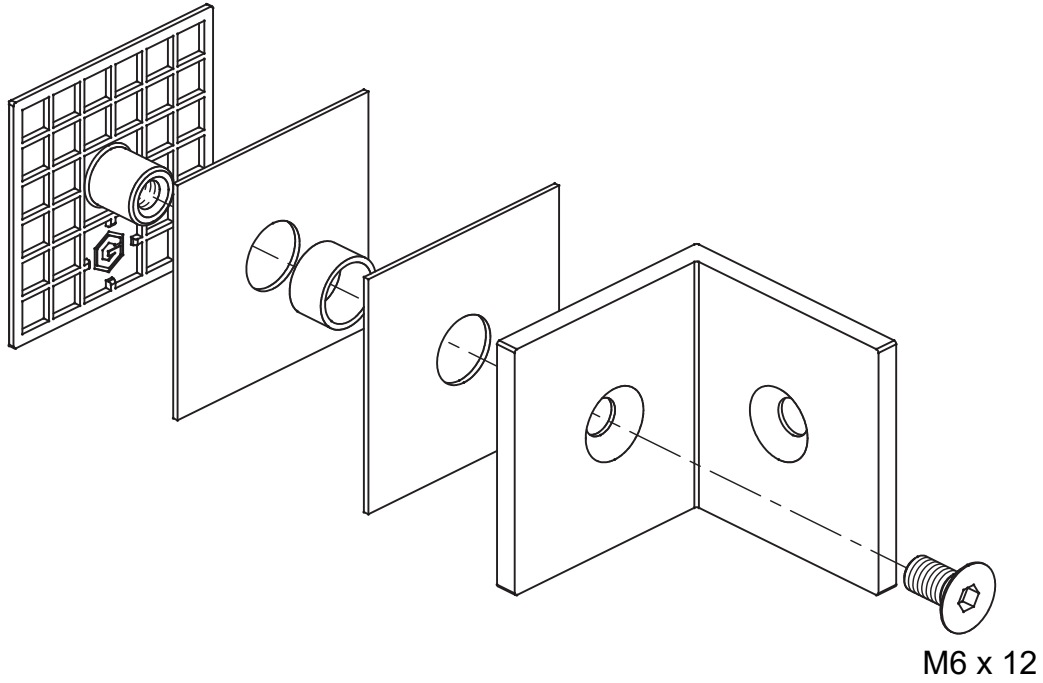

Square 90 Degree Wall Mount Glass Clamp for Glass Walls & Shower Cubicles

Options:

| | | | |
|-----------|--|---------------------------------|-------------------------------------|
| Material: | Stainless steel AISI 304 | | Weight: 0,18 kg |
| Finish: | Stainless steel design 40.4112.090.12 | Chrome design 40.4112.090.10 | Anthracite design 40.4112.090.26 |

* drawing shows 8mm glass

Square 90 Degree Wall Mount Glass Clamp for Glass Walls & Shower Cubicles

Glass preparation: