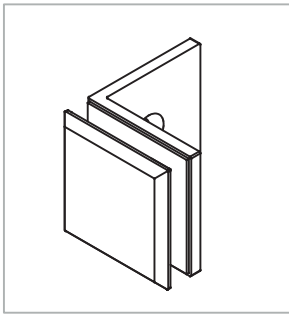

Square 90 Degree Wall Mount Glass Clamp for Glass Walls & Shower Cubicles

Options:

| | | | |
|-----------|--|---------------------------------|-------------------------------------|
| Material: | Stainless steel AISI 304 | | Weight: 0,18 kg |
| Finish: | Stainless steel design 40.4112.090.12 | Chrome design 40.4112.090.10 | Anthracite design 40.4112.090.26 |

* drawing shows 8mm glass

Square 90 Degree Wall Mount Glass Clamp for Glass Walls & Shower Cubicles

Glass preparation: