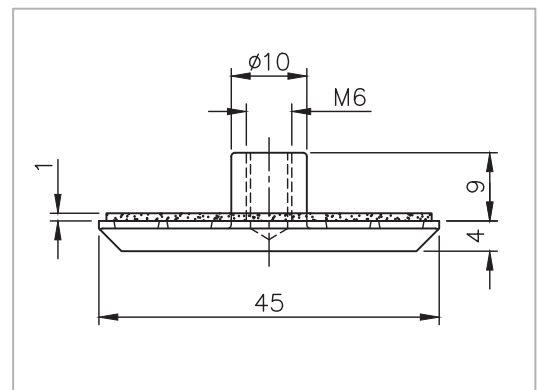

Square 90 Degree Wall Mount Glass Clamp for Glass Walls & Shower Cubicles

Options:

| | | | |
|-----------|--|---------------------------------|-------------------------------------|
| Material: | Stainless steel AISI 304 | | Weight: 0,18 kg |
| Finish: | Stainless steel design 40.4112.090.12 | Chrome design 40.4112.090.10 | Anthracite design 40.4112.090.26 |

* drawing shows 8mm glass

Square 90 Degree Wall Mount Glass Clamp for Glass Walls & Shower Cubicles

Glass preparation: