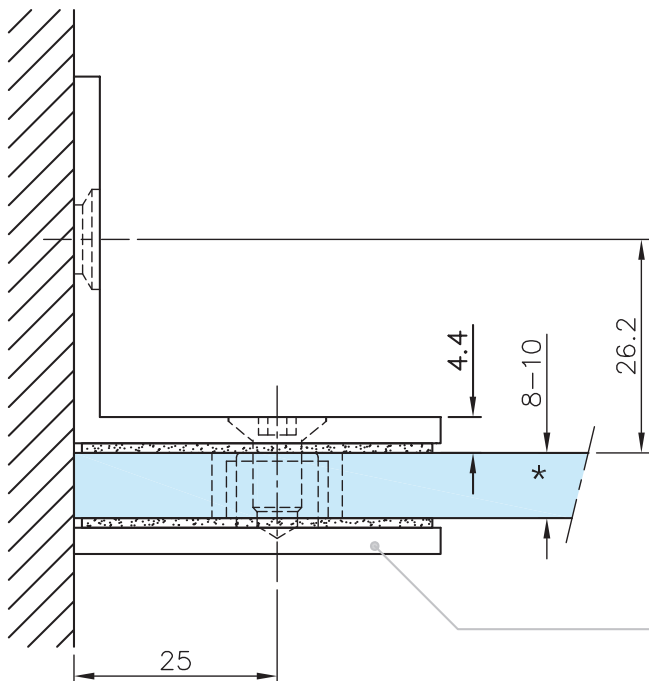

Square 90 Degree Glass Clamp - Wall Mount - Matt Brass Effect

Options:

Material: Stainless steel AISI 304

Weight: 0,17 kg

Finish: Matt brass design
40.4112.090.21

*drawing shows 8mm glass

Square 90 Degree Glass Clamp - Wall Mount - Matt Brass Effect

Glass preparation: