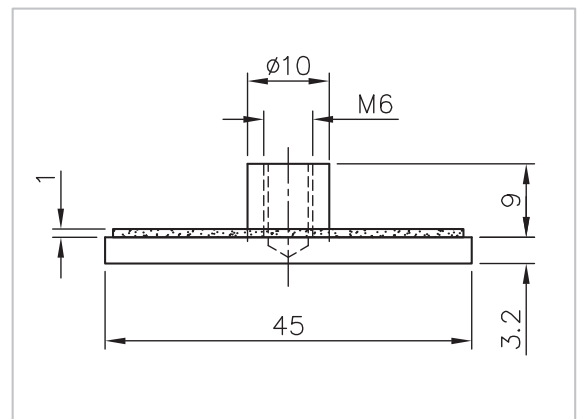

Square 90 Degree Glass Clamp - Wall Mount - Matt Brass Effect

Options:

Material: Stainless steel AISI 304

Weight: 0,17 kg

Finish: Matt brass design
40.4112.090.21

*drawing shows 8mm glass

Square 90 Degree Glass Clamp - Wall Mount - Matt Brass Effect