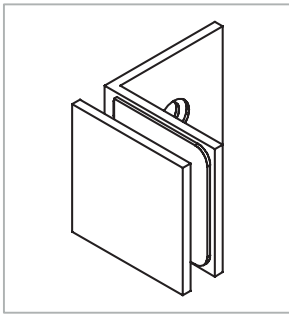

Square 90 Degree Glass Clamp - Wall Mount - Matt Brass Effect

Options:

Material: Stainless steel AISI 304

Weight: 0,17 kg

Finish: Matt brass design
40.4112.090.21

*drawing shows 8mm glass

Square 90 Degree Glass Clamp - Wall Mount - Matt Brass Effect