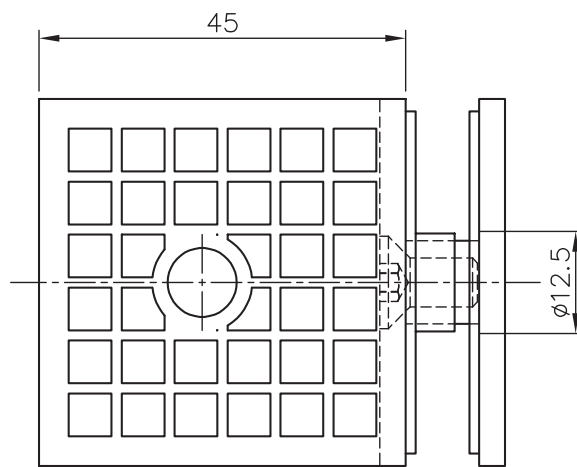

Square 90 Degree Glass Clamp - Wall Mount - Matt Brass Effect

Options:

Material: Stainless steel AISI 304

Weight: 0,17 kg

Finish: Matt brass design
40.4112.090.21

*drawing shows 8mm glass

Square 90 Degree Glass Clamp - Wall Mount - Matt Brass Effect