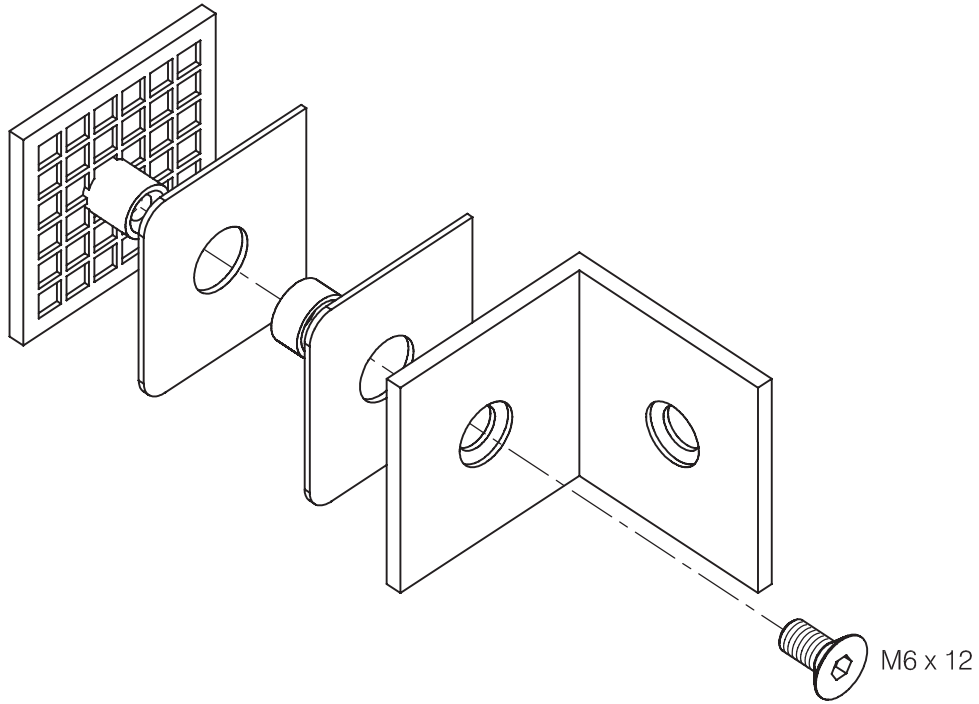

Square 90 Degree Glass Clamp - Wall Mount - Matt Brass Effect

Options:

Material: Stainless steel AISI 304

Weight: 0,17 kg

Finish: Matt brass design
40.4112.090.21

*drawing shows 8mm glass

Square 90 Degree Glass Clamp - Wall Mount - Matt Brass Effect