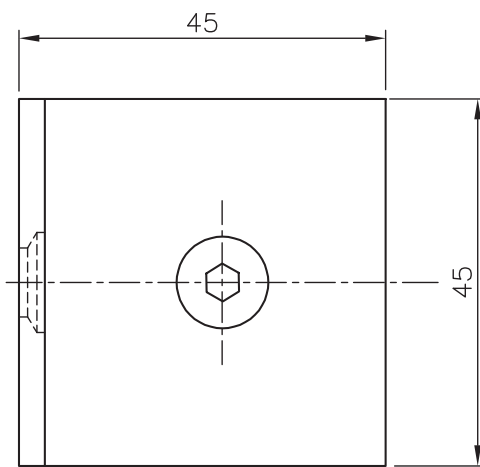

Square 90 Degree Glass Clamp - Wall Mount - Matt Brass Effect

Options:

Material: Stainless steel AISI 304

Weight: 0,17 kg

Finish: Matt brass design
40.4112.090.21

*drawing shows 8mm glass

Square 90 Degree Glass Clamp - Wall Mount - Matt Brass Effect