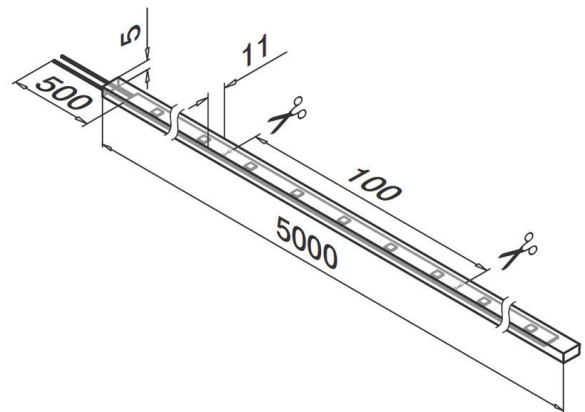

LED Strip Lights - 24V - 23W - Mod 63

LED strip light designed to fit discreetly within handrail, to create beautiful illuminated walkways.

Long-lasting white LED strip lights, offering a life-time of 35,000 hours, pre-wired at both ends to allow up to two separate connections without the need for an additional cable connector. The “1-click” technology ensures a simple and perfect fit into channel handrail. IP66 rated strip lights are suitable for outdoor use.

Compatible 24 V transformer and connection technology also available separately.

Model: 41.0063.030.00	
Width	11 mm
Colour	Warm white
Colour temperature	3000 K
Height	5 mm
Length	5000 mm
Luminous Flux	3100 lm
Model	0063
Safety class	IP66
Input voltage	24V
Usage	Outdoor
Watt	23W

Model: 41.0063.065.00	
Width	11 mm
Colour	Cold white
Colour temperature	6000 K
Height	5 mm
Length	5000 mm
Luminous Flux	3275 lm
Model	0063
Safety class	IP66
Input voltage	24V
Usage	Outdoor
Watt	23W

LED Strip Lights - 24V - 23W - Mod 63

LED Strip Information

- Each strip can be cut with scissors, between the copper dots to the required length.
- Mod 63 can be cut and connected using a connector.
- When connecting strips, the max length from the start to end of the LED strip should not exceed its own original strip length.