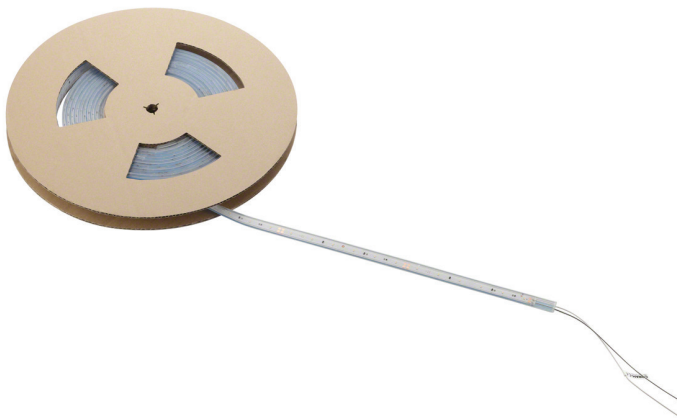

LED Strip Lights - 24V - 23W - Mod 63

LED strip light designed to fit discreetly within handrail, to create beautiful illuminated walkways.

Long-lasting white LED strip lights, offering a life-time of 35,000 hours, pre-wired at both ends to allow up to two separate connections without the need for an additional cable connector. The “1-click” technology ensures a simple and perfect fit into channel handrail. IP66 rated strip lights are suitable for outdoor use.

Compatible 24 V transformer and connection technology also available separately.

Model: 41.0063.030.00	
Width	11 mm
Colour	Warm white
Colour temperature	3000 K
Height	5 mm
Length	5000 mm
Luminous Flux	3100 lm
Model	0063
Safety class	IP66
Input voltage	24V
Usage	Outdoor
Watt	23W

Model: 41.0063.065.00	
Width	11 mm
Colour	Cold white
Colour temperature	6000 K
Height	5 mm
Length	5000 mm
Luminous Flux	3275 lm
Model	0063
Safety class	IP66
Input voltage	24V
Usage	Outdoor
Watt	23W

LED Strip Lights - 24V - 23W - Mod 63

LED Strip Information

- Each strip can be cut with scissors, between the copper dots to the required length.
- Mod 63 can be cut and connected using a connector.
- When connecting strips, the max length from the start to end of the LED strip should not exceed its own original strip length.