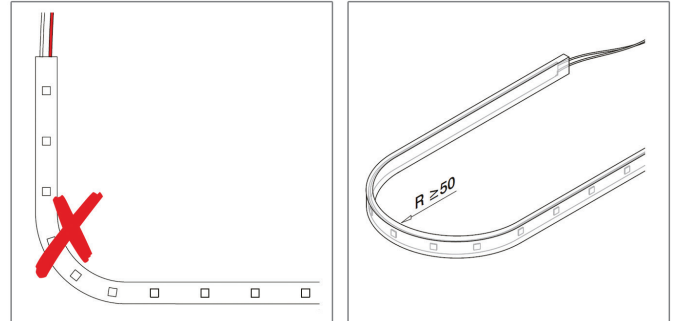

LED Strip Lights - 24V - 23W - Mod 63

LED strip light designed to fit discreetly within handrail, to create beautiful illuminated walkways.

Long-lasting white LED strip lights, offering a life-time of 35,000 hours, pre-wired at both ends to allow up to two separate connections without the need for an additional cable connector. The “1-click” technology ensures a simple and perfect fit into channel handrail. IP66 rated strip lights are suitable for outdoor use.

Compatible 24 V transformer and connection technology also available separately.

Model: 41.0063.030.00	
Width	11 mm
Colour	Warm white
Colour temperature	3000 K
Height	5 mm
Length	5000 mm
Luminous Flux	3100 lm
Model	0063
Safety class	IP66
Input voltage	24V
Usage	Outdoor
Watt	23W

Model: 41.0063.065.00	
Width	11 mm
Colour	Cold white
Colour temperature	6000 K
Height	5 mm
Length	5000 mm
Luminous Flux	3275 lm
Model	0063
Safety class	IP66
Input voltage	24V
Usage	Outdoor
Watt	23W

LED Strip Lights - 24V - 23W - Mod 63

LED Strip Information

- Each strip can be cut with scissors, between the copper dots to the required length.
- Mod 63 can be cut and connected using a connector.
- When connecting strips, the max length from the start to end of the LED strip should not exceed its own original strip length.