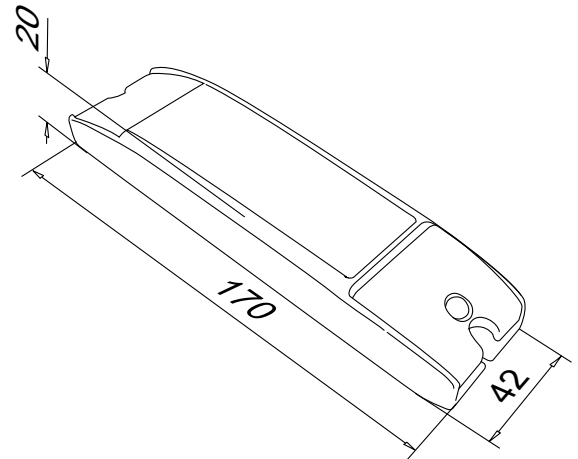

CV Dimmer with Bluetooth for LED Linear Lights

LED Linear Strip Light Controller for Handrail and Balustrade

IP20 | 12V and 24V | 240W | CE

- Product type: CV Dimmer with Bluetooth
- Mounting type: Transformer
- Reception type: LED Strip
- Output voltage: 12 / 24V
- Input voltage: 220...240V
- Usage: Indoor
- Safety class: IP20