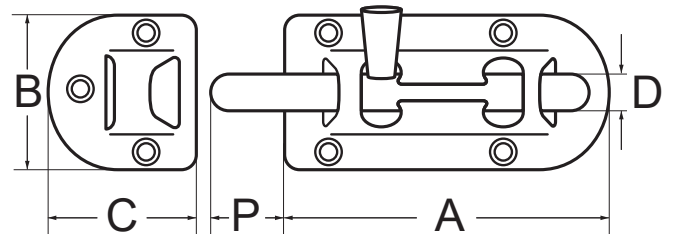

Barrel Bolt - 316 Stainless Steel

60mm Barrel Bolt

112mm Barrel Bolt

Option	Code	A (mm)	B (mm)	C (mm)	D (mm)	P (mm)	Overall Length (mm)
60mm Bolt	LATCH-BB-045	45	30	15	9.5	17	60
112mm Bolt	LATCH-BB-076	76	38	36	9.5	23	112

A note about dimensional information

Please be aware that dimensions published on our site should be treated as indicative.

We publish dimensions to the best of our ability, however manufacturers can, from time to time, make small alterations to their designs.