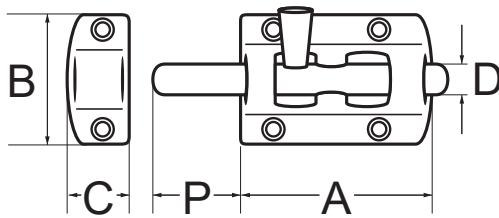

Barrel Bolt - 316 Stainless Steel

60mm Barrel Bolt

112mm Barrel Bolt

Option	Code	A (mm)	B (mm)	C (mm)	D (mm)	P (mm)	Overall Length (mm)
60mm Bolt	LATCH-BB-045	45	30	15	9.5	17	60
112mm Bolt	LATCH-BB-076	76	38	36	9.5	23	112

A note about dimensional information

Please be aware that dimensions published on our site should be treated as indicative.

We publish dimensions to the best of our ability, however manufacturers can, from time to time, make small alterations to their designs.