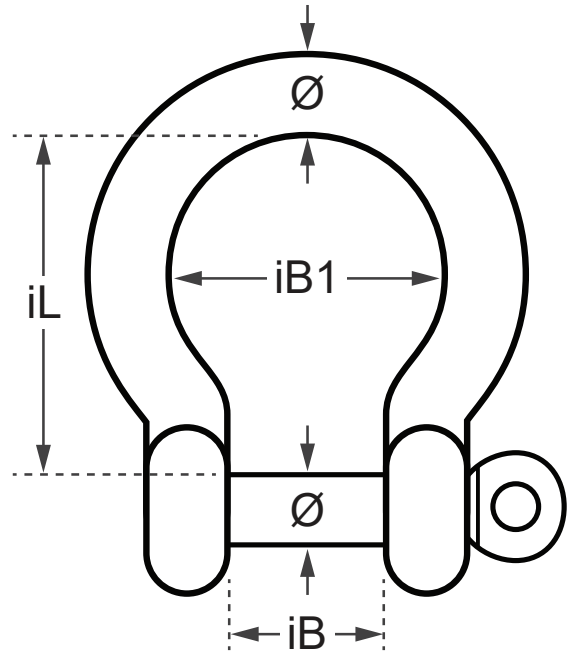

Black Bow Shackle - 316 Stainless Steel

Option	Code	Ø (mm)	iL (mm)	iB (mm)	iB1 (mm)
4mm Shackle	B-040-S-BLK	4	14	8	14
5mm Shackle	B-050-S-BLK	5	17	10	17
6mm Shackle	B-060-S-BLK	6	21	12	21
8mm Shackle	B-080-S-BLK	8	28	16	28
10mm Shackle	B-100-S-BLK	10	35	20	35

A note about dimensional information

Please be aware that dimensions published on our site should be treated as indicative.

We publish dimensions to the best of our ability, however manufacturers can, from time to time, make small alterations to their designs.