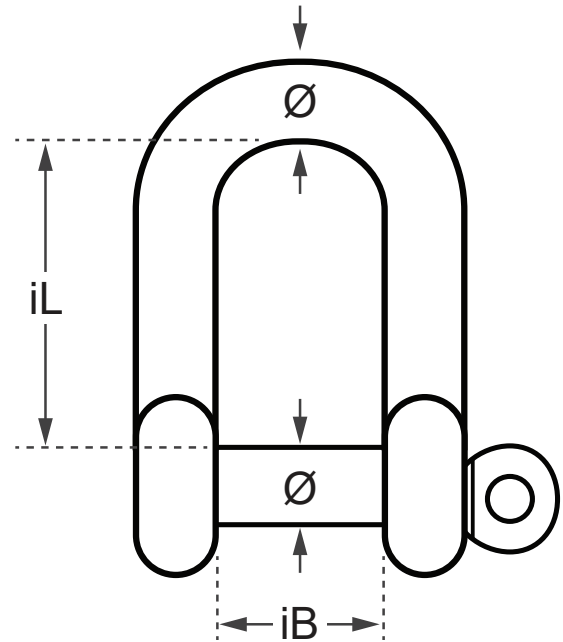

Black D Shackle - 316 Stainless Steel

Option	Code	Ø (mm)	iL (mm)	iB (mm)
4mm Shackle	D-040-S-BLK	4	14	8
5mm Shackle	D-050-S-BLK	5	17.5	10
6mm Shackle	D-060-S-BLK	6	21	12
8mm Shackle	D-080-S-BLK	8	28	16
10mm Shackle	D-100-S-BLK	10	35	20

A note about dimensional information

Please be aware that dimensions published on our site should be treated as indicative.

We publish dimensions to the best of our ability, however manufacturers can, from time to time, make small alterations to their designs.