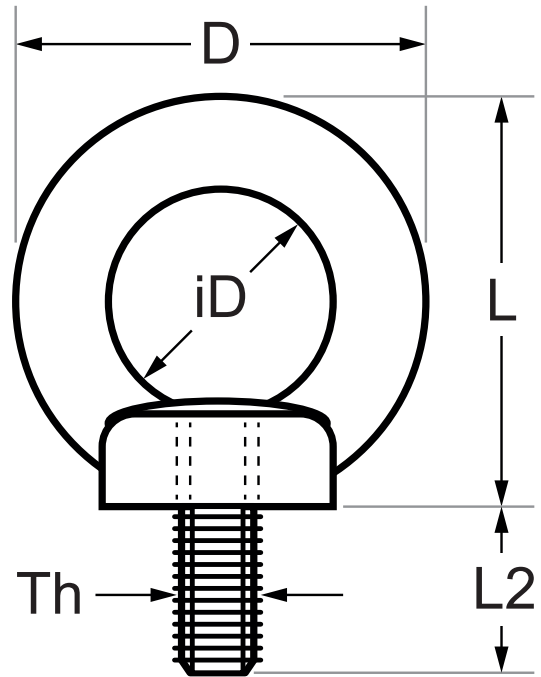

Black Eye Bolt - 316 Grade Stainless Steel

Code	Th	iD (mm)	D (mm)	L1 (mm)	L2 (mm)
EB-M5-BLK	M5	12.5	22.5	23	11
EB-M6-BLK	M6	16	28	28	11
EB-M8-BLK	M8	20	36	33	13
EB-M10-BLK	M10	25	45	42	17

A note about dimensional information