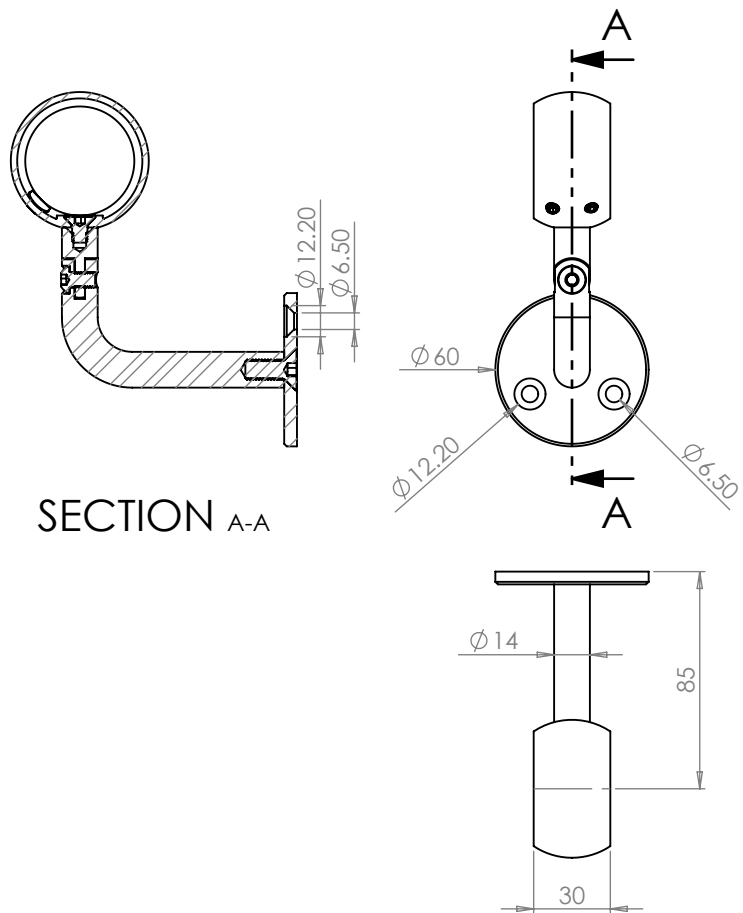

## Black Handrail Bracket - Adjustable Spigot - 42.4mm Tube

[View Online](#) 

Material: AISI 304 Stainless Steel

Finish: Black Powder Coated

Handrail Diameter: 42.4mm

ITEM NO.	DESCRIPTION	QTY.
1	Sleeve For Handrail Bracket	1
2	M5 Grub Screw	2
3	M6 Countersunk Head	1
4	Stem Ø14 x 27.5mm	1
5	M6 Socket Button Head	1
6	Handrail Stem Ø14	1
7	Steel Plate	1
8	M8 Countersunk Head	1