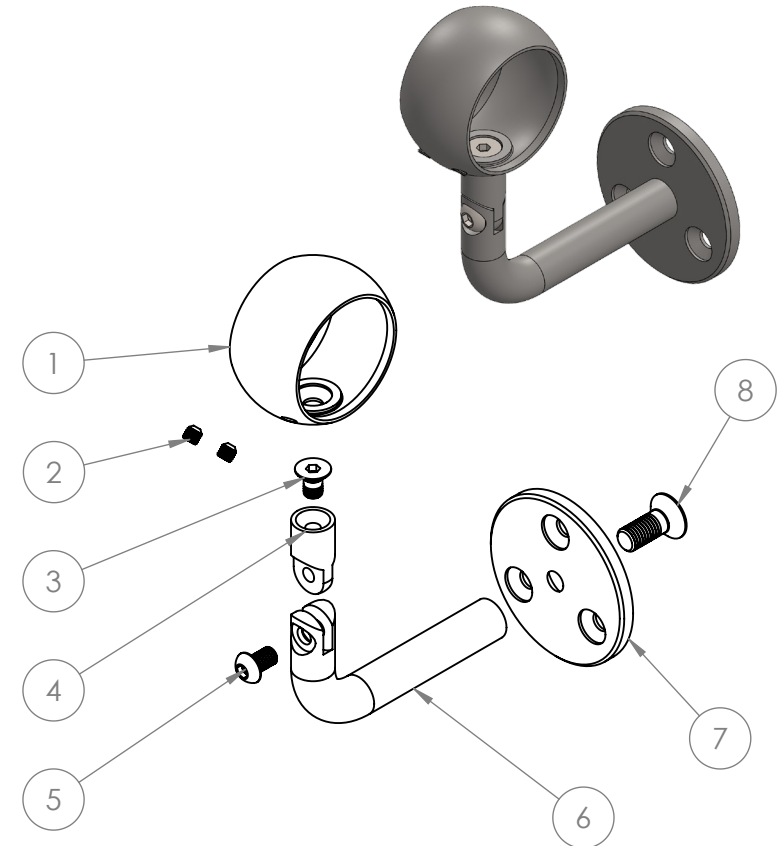

## Black Handrail Bracket - Adjustable Spigot - 42.4mm Tube

[View Online](#) 

Material: AISI 304 Stainless Steel

Finish: Black Powder Coated

Handrail Diameter: 42.4mm

ITEM NO.	DESCRIPTION	QTY.
1	Sleeve For Handrail Bracket	1
2	M5 Grub Screw	2
3	M6 Countersunk Head	1
4	Stem Ø14 x 27.5mm	1
5	M6 Socket Button Head	1
6	Handrail Stem Ø14	1
7	Steel Plate	1
8	M8 Countersunk Head	1