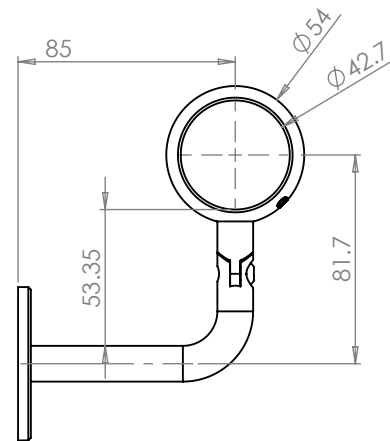

## Black Handrail Bracket - Adjustable Spigot - 42.4mm Tube

[View Online](#) 

Material: AISI 304 Stainless Steel

Finish: Black Powder Coated

Handrail Diameter: 42.4mm

ITEM NO.	DESCRIPTION	QTY.
1	Sleeve For Handrail Bracket	1
2	M5 Grub Screw	2
3	M6 Countersunk Head	1
4	Stem Ø14 x 27.5mm	1
5	M6 Socket Button Head	1
6	Handrail Stem Ø14	1
7	Steel Plate	1
8	M8 Countersunk Head	1