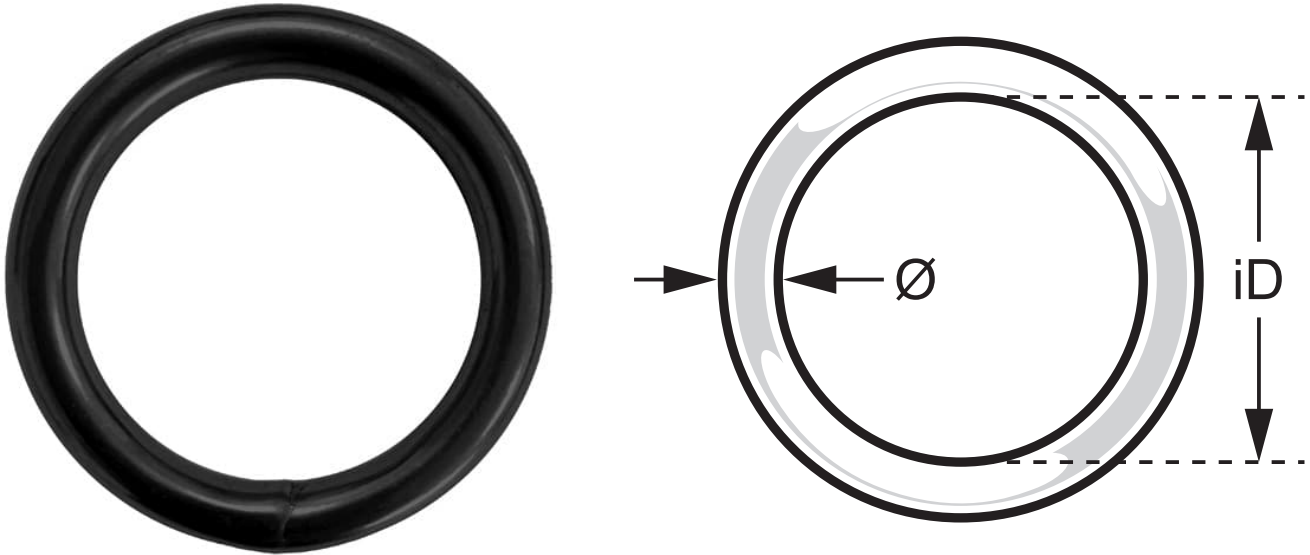

## Black Round Ring - 316 Stainless Steel

Code	Ø (mm)	iD (mm)
RR-03-15-BLK	3	15
RR-03-25-BLK	3	25
RR-04-25-BLK	4	25
RR-05-30-BLK	5	30