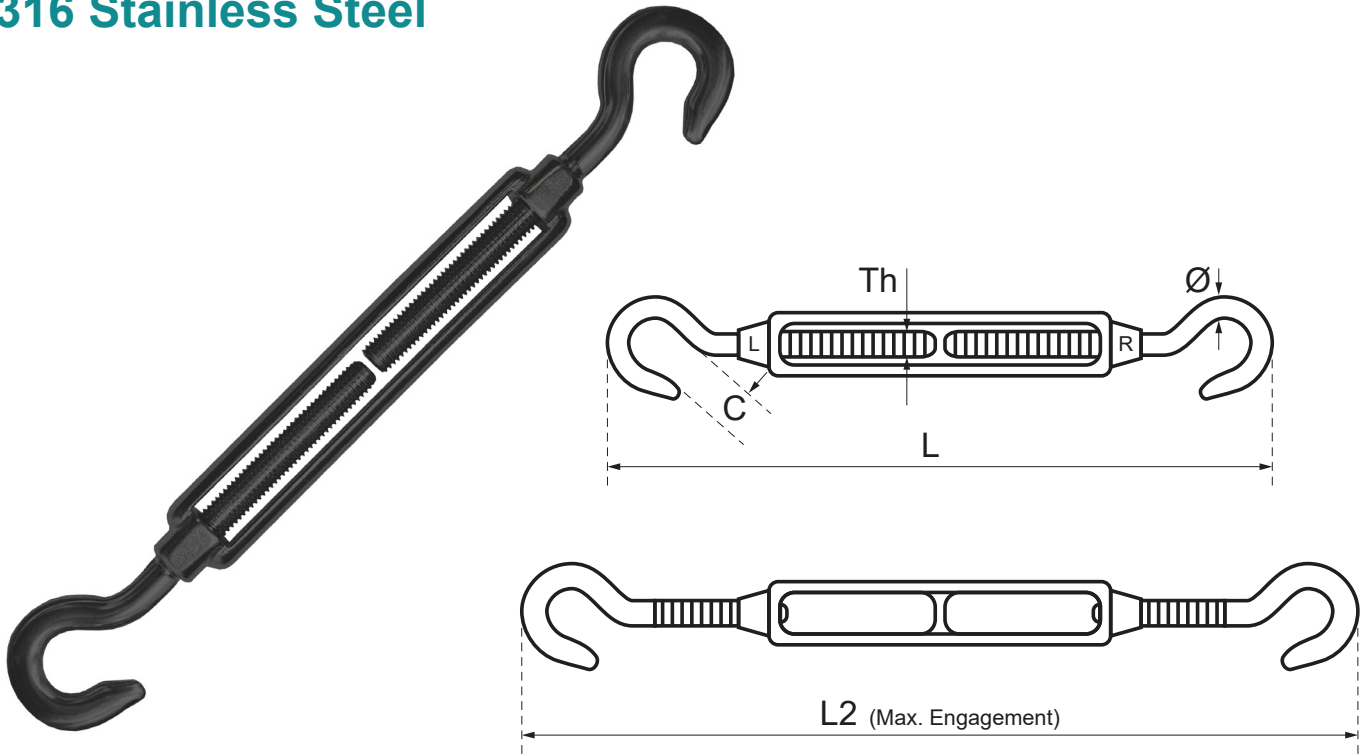

Black Open Body Turnbuckle - Hook and Hook 316 Stainless Steel

Code	Th (mm)	Ø (mm)	L (mm)	L2 (mm)	iD (mm)	C (mm)
OBTHH-M5-BLK	M5	4.4	112	165	8	7.5
OBTHH-M6-BLK	M6	5.3	145	210	10	9
OBTHH-M8-BLK	M8	7.1	190	280	14	12
OBTHH-M10-BLK	M10	8.9	240	345	16	13

A note about dimensional information

Please be aware that dimensions published on our site should be treated as indicative.

We publish dimensions to the best of our ability, however manufacturers can, from time to time, make small alterations to their designs.