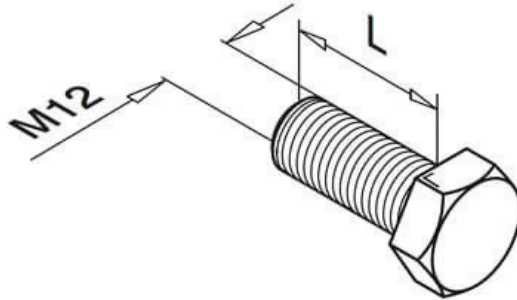

Bolt - Hex Head Threaded Screw

	Code	L (mm)	Thread	Pack Size
M12 x 30	93.0661.230.14	30	M12	50
M12 x 35	93.0661.235.14	35	M12	50
M12 x 45	93.0661.245.14	45	M12	50

A note about dimensional information

Please be aware that dimensions published on our site should be treated as indicative.