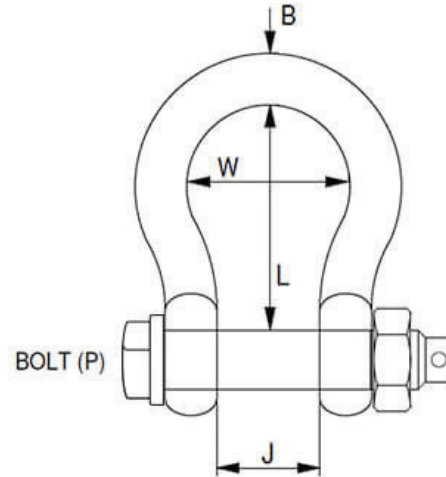

Bow Shackle with E Type Safety Pin - Stainless Steel

Option	Code	P (mm)	B (mm)	J (mm)	W (mm)	L (mm)	SWL (kg)
6mm Shackle	EB-060	M6	6	13	19	28	280
8mm Shackle	EB-080	M8	8	16	25	35	400
10mm Shackle	EB-100	M10	9.5	19	28	38	600
11mm Shackle	EB-110	M12	11	22	33	46	800
12mm Shackle	EB-120	M12	12.7	26	38	52	1000
14mm Shackle	EB-140	M16	14.3	29	43	60	1500
16mm Shackle	EB-160	M20	16	32	50	68	2500
19mm Shackle	EB-190	M22	19	38	58	76	3000
22mm Shackle	EB-220	M24	22	44	66	88	3500
25mm Shackle	EB-250	M27	25.4	50	76	100	4500