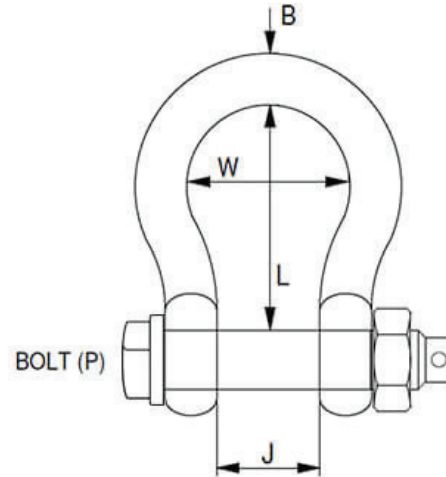

Bow Shackle with E Type Safety Pin - Stainless Steel

Option	Code	P (mm)	B (mm)	J (mm)	W (mm)	L (mm)	SWL (kg)
6mm Shackle	EB-060	M6	6	13	19	28	280
8mm Shackle	EB-080	M8	8	16	25	35	400
10mm Shackle	EB-100	M10	9.5	19	28	38	600
11mm Shackle	EB-110	M12	11	22	33	46	800
12mm Shackle	EB-120	M12	12.7	26	38	52	1000
14mm Shackle	EB-140	M16	14.3	29	43	60	1500
16mm Shackle	EB-160	M20	16	32	50	68	2500
19mm Shackle	EB-190	M22	19	38	58	76	3000
22mm Shackle	EB-220	M24	22	44	66	88	4000
25mm Shackle	EB-250	M27	25.4	50	76	100	4500