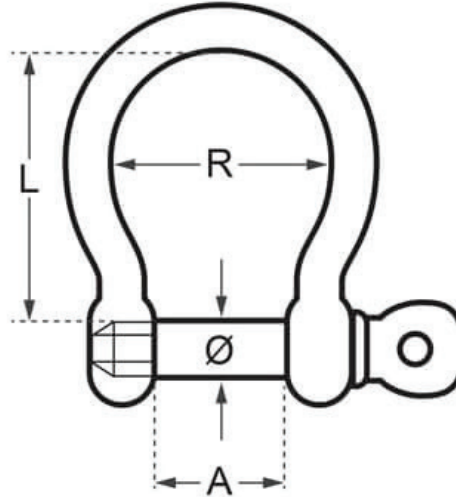

Bow Shackle - Screw Pin - Essential Range

Option	Code	Ø (mm)	A (mm)	B (mm)	L (mm)
4mm Shackle	ECB-040-S	4	8	14	14
5mm Shackle	ECB-050-S	5	10	17	17.5
6mm Shackle	ECB-060-S	6	12	21	21
8mm Shackle	ECB-080-S	8	16	28	28
10mm Shackle	ECB-100-S	10	20	34	35
12mm Shackle	ECB-120-S	12	24	42	42
13mm Shackle	ECB-130-S	13	26	45	39
16mm Shackle	ECB-160-S	16	32	56	56

A note about dimensional information

Please be aware that dimensions published on our site should be treated as indicative.

We publish dimensions to the best of our ability, however manufacturers can, from time to time, make small alterations to their designs.