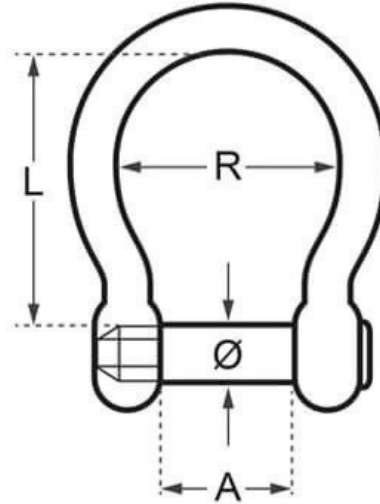

Bow Shackle - Hexagon Socket Pin - Essential Range

Option	Code	Ø (mm)	A (mm)	L (mm)	R (mm)	Break Load (kg)
5mm Shackle	ECB-050-H	5	11	25	17	N/A
6mm Shackle	ECB-060-H	6	12	30	21	N/A
8mm Shackle	ECB-080-H	8	16	44	28	2500
10mm Shackle	ECB-100-H	10	21	49	34	4300
12mm Shackle	ECB-120-H	12	25	57	42	6200
16mm Shackle	ECB-160-H	16	31	80	56	N/A

A note about dimensional information

Please be aware that dimensions published on our site should be treated as indicative.

We publish dimensions to the best of our ability, however manufacturers can, from time to time, make small alterations to their designs.