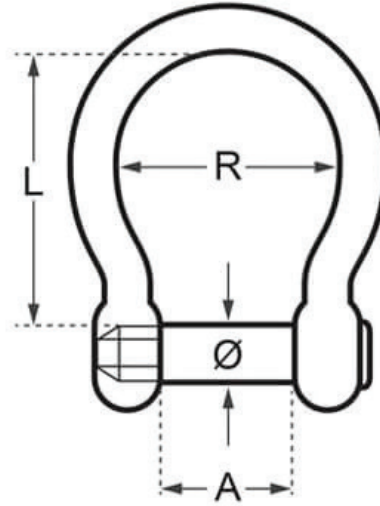

## Bow Shackle - Hexagon Socket Pin - Essential Range

Option	Code	Ø (mm)	A (mm)	L (mm)	R (mm)
5mm Shackle	ECB-050-H	5	11	25	17
6mm Shackle	ECB-060-H	6	12	30	21
8mm Shackle	ECB-080-H	8	16	44	28
10mm Shackle	ECB-100-H	10	21	49	34
12mm Shackle	ECB-120-H	12	25	57	42
16mm Shackle	ECB-160-H	16	31	80	56

### A note about dimensional information

Please be aware that dimensions published on our site should be treated as indicative.

We publish dimensions to the best of our ability, however manufacturers can, from time to time, make small alterations to their designs.