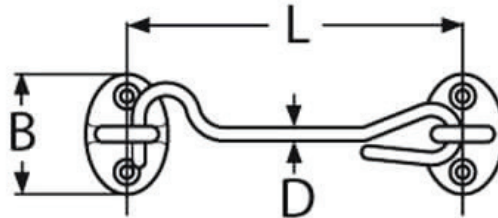

## Cabin Hook and Eye - 316 Stainless Steel

Option	Code	L (mm)	B (mm)	D (mm)
50mm Cabin Hook	LATCH-CH-050	50	33	4.4
70mm Cabin Hook	LATCH-CH-070	70	33	4.4
90mm Cabine Hook	LATCH-CH-090	90	33	4.4

### A note about dimensional information

Please be aware that dimensions published on our site should be treated as indicative.

We publish dimensions to the best of our ability, however manufacturers can, from time to time, make small alterations to their designs.