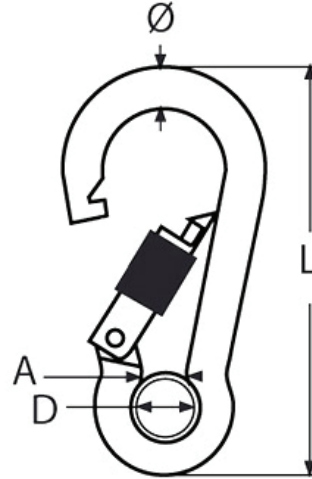

## Carabiner Screw Gate with Eye - Stainless Steel

Code	Ø (mm)	L (mm)	D (mm)	A (mm)	Break Load (KG)
CC-040-ES	4	40	4.9	5.7	120
CC-050-ES	5	50	6.7	6.9	200
CC-060-ES	6	60	7.9	7.2	280
CC-070-ES	7	70	9.2	9	390
CC-080-ES	8	80	10.5	9.2	510
CC-100-ES	10	100	14.7	14	590
CC-120-ES	11	120	15.2	15.3	690
CC-140-ES	12	140	19.9	16.3	1200

### A note about dimensional information

Please be aware that dimensions published on our site should be treated as indicative.

We publish dimensions to the best of our ability, however manufacturers can, from time to time, make small alterations to their designs.